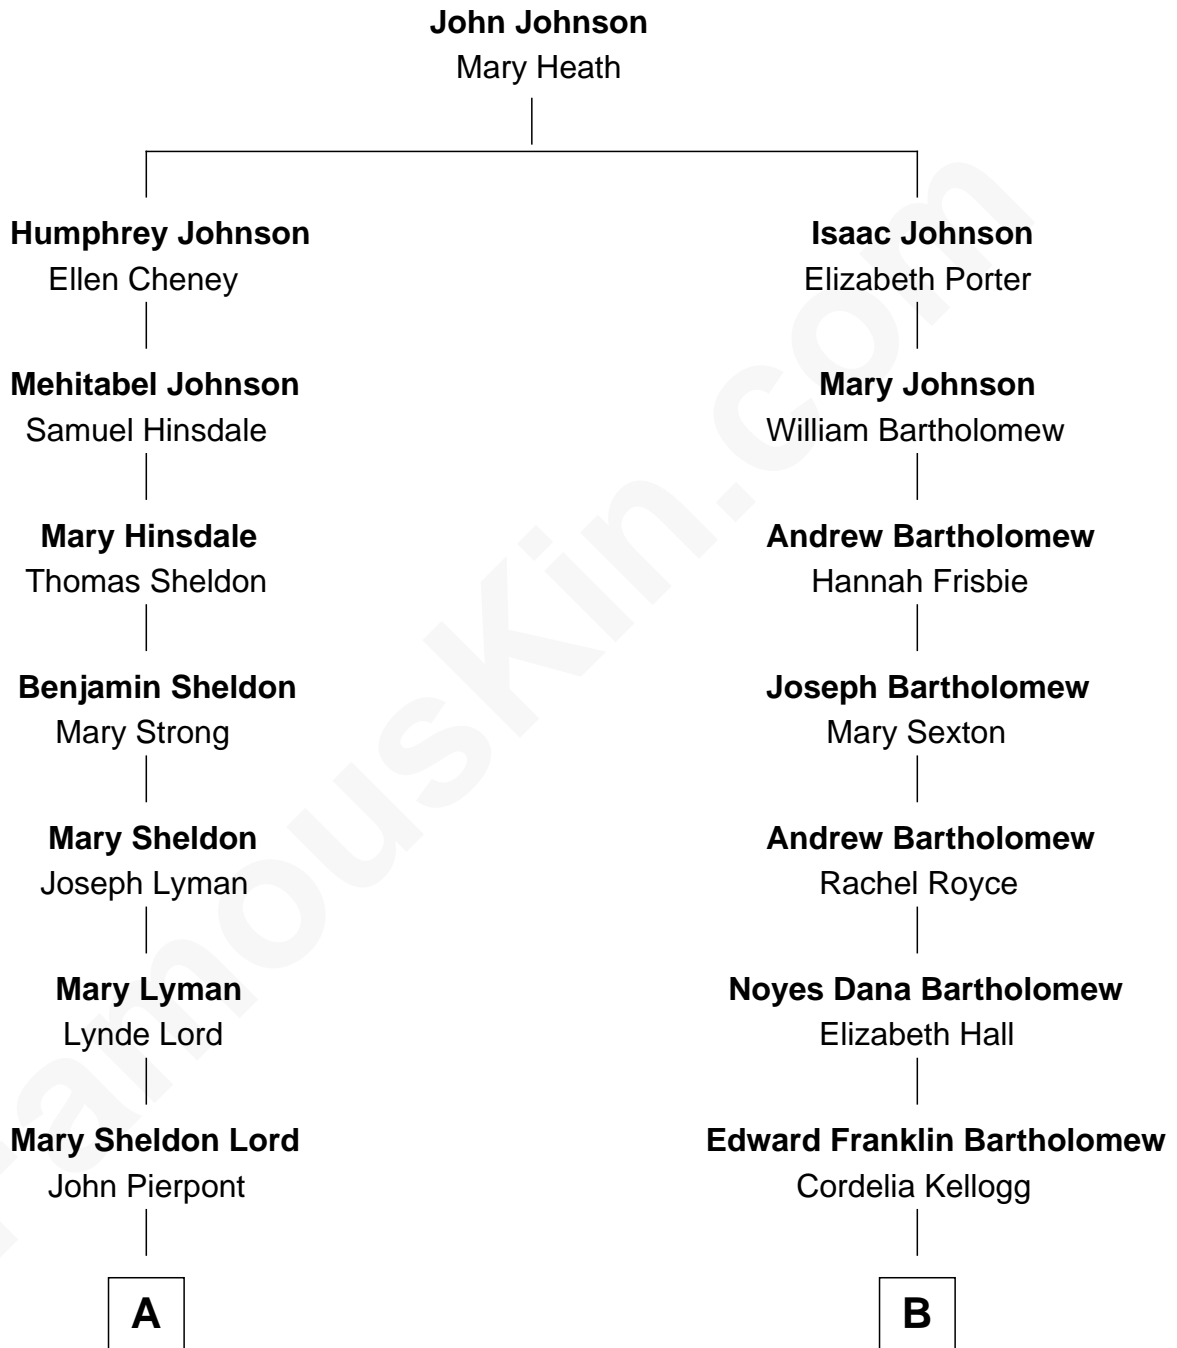

FamousKin.com Relationship Chart of

J.P. Morgan

American Banker and Art Collector

8th cousin 2 times removed of

Clint Eastwood

TV & Film Actor and Director

A

Juliet Pierpont
Junius Spencer Morgan

J.P. Morgan
American Banker and Art Collector

B

Sophia Aurelia Bartholomew
Charles Claude Runner

Waldo Errol Runner
Virginia May McClanahan

Margaret Ruth Runner
Clinton Eastwood

Clint Eastwood
TV & Film Actor and Director