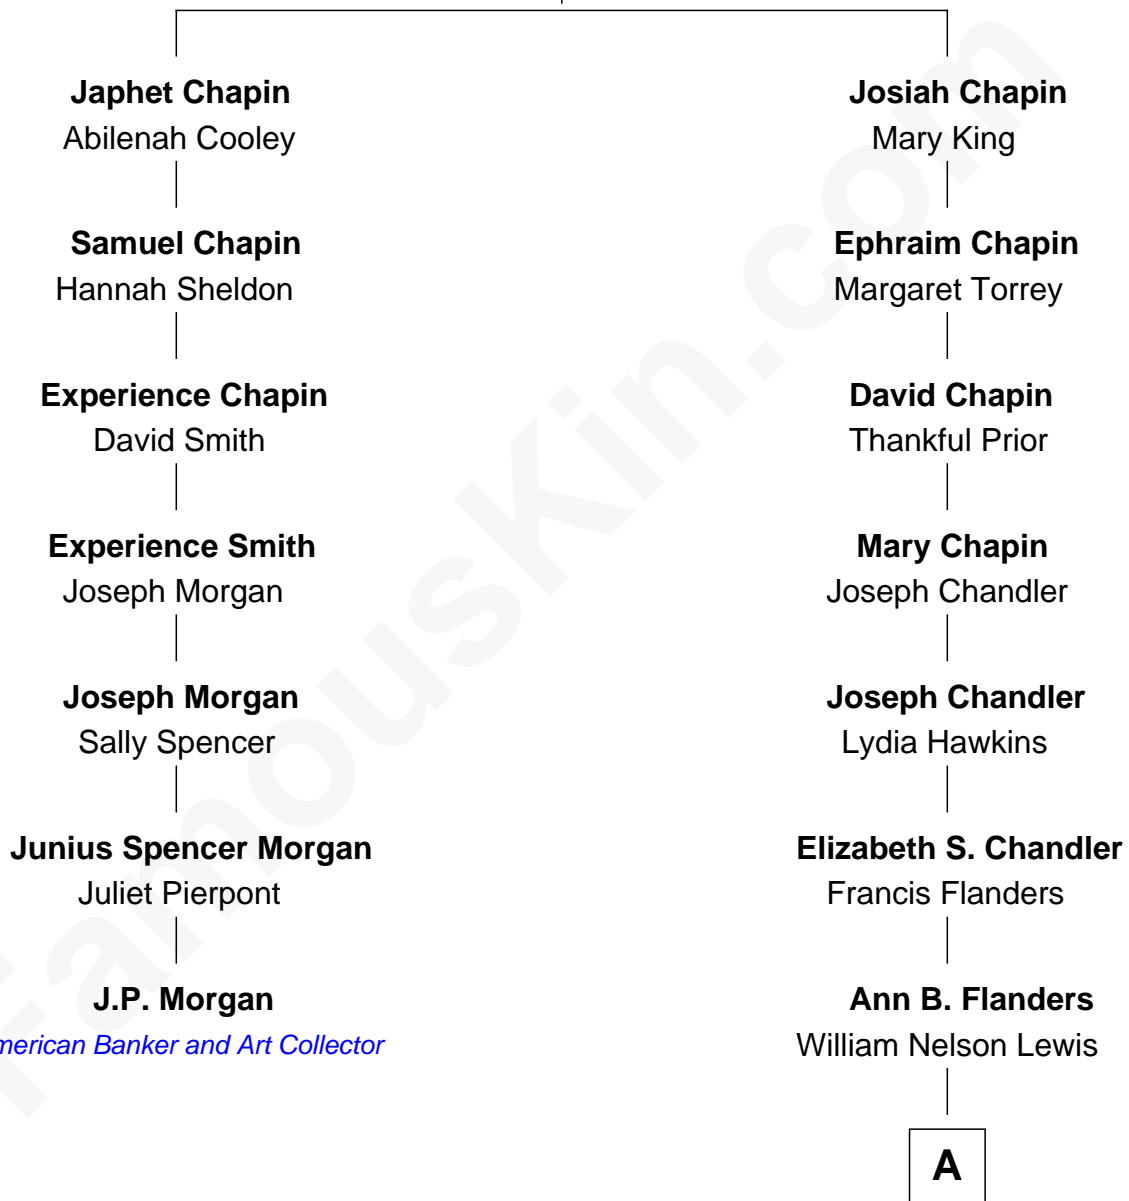

FamousKin.com Relationship Chart of

J.P. Morgan

American Banker and Art Collector

6th cousin 4 times removed of

Jackson Browne

Singer and Songwriter

Samuel Chapin

Cicely Penney

A

—
Diantha Rose Lewis
Frederick William Browne

—
Clyde Nelson Browne
Edith Grace Wassum

—
Clyde Jack Browne
Beatrice Amanda Dahl

—
Jackson Browne
Singer and Songwriter

FamousKin.com