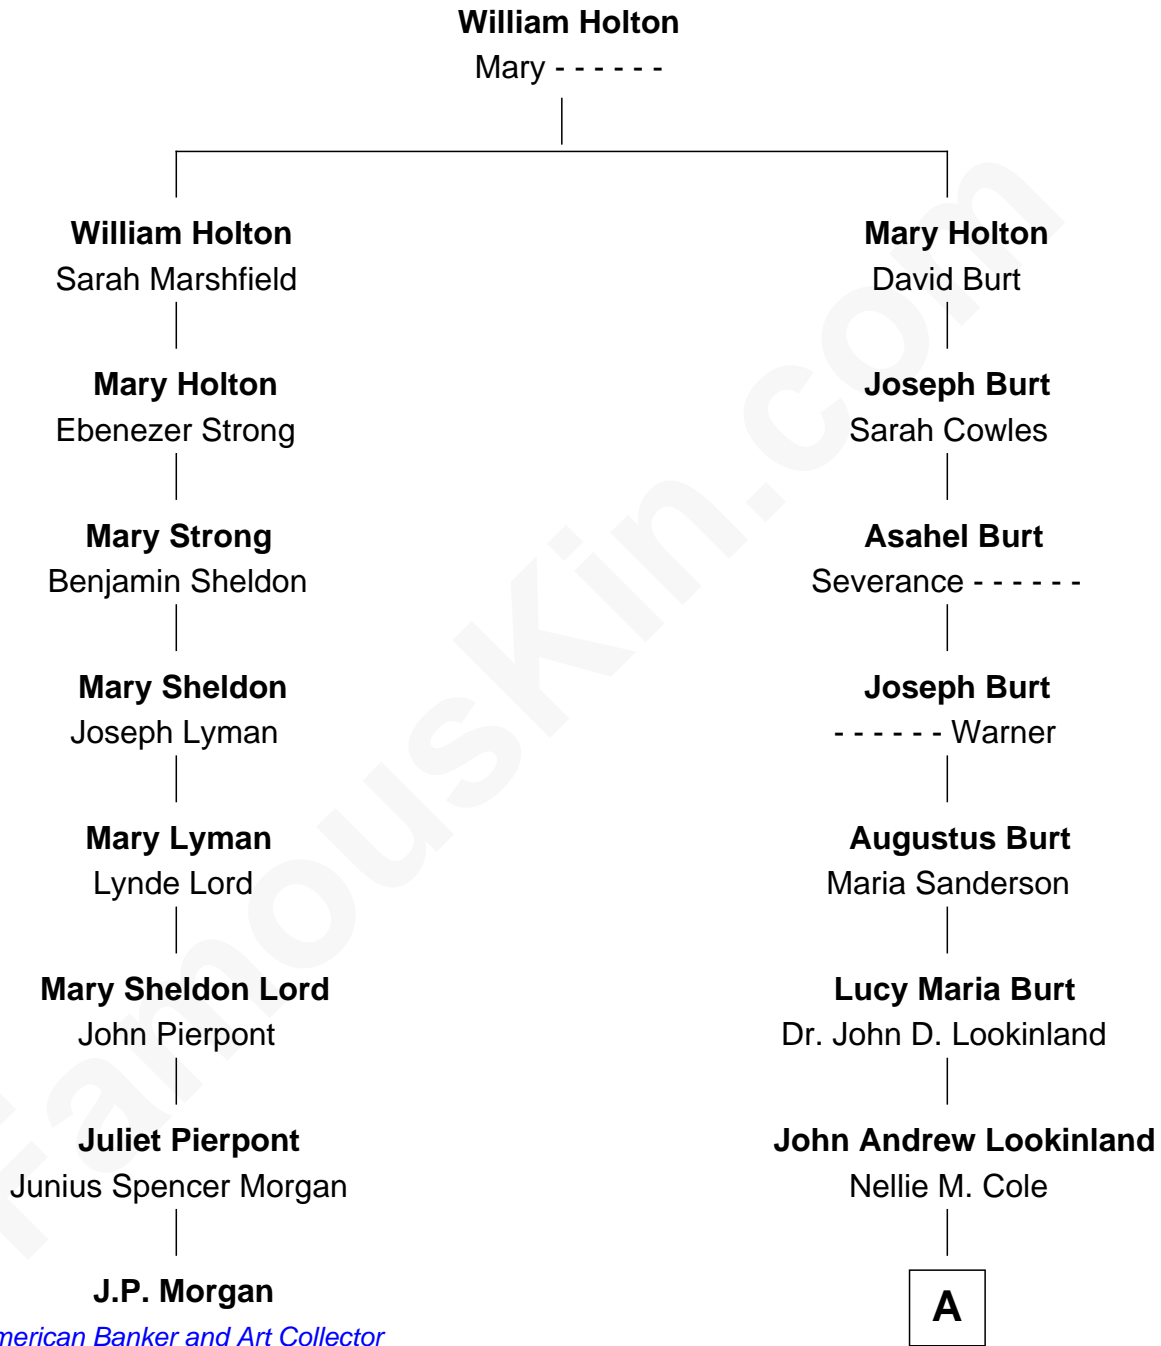

FamousKin.com Relationship Chart of

J.P. Morgan

American Banker and Art Collector

7th cousin 2 times removed of

Michael Lookinland

TV Actor

A

—
Orrin Paul Lookinland

Madeline Tait

—
Paul Russell Lookinland

Karen Ruth McKinney

—
Michael Lookinland

TV Actor

FamousKin.com