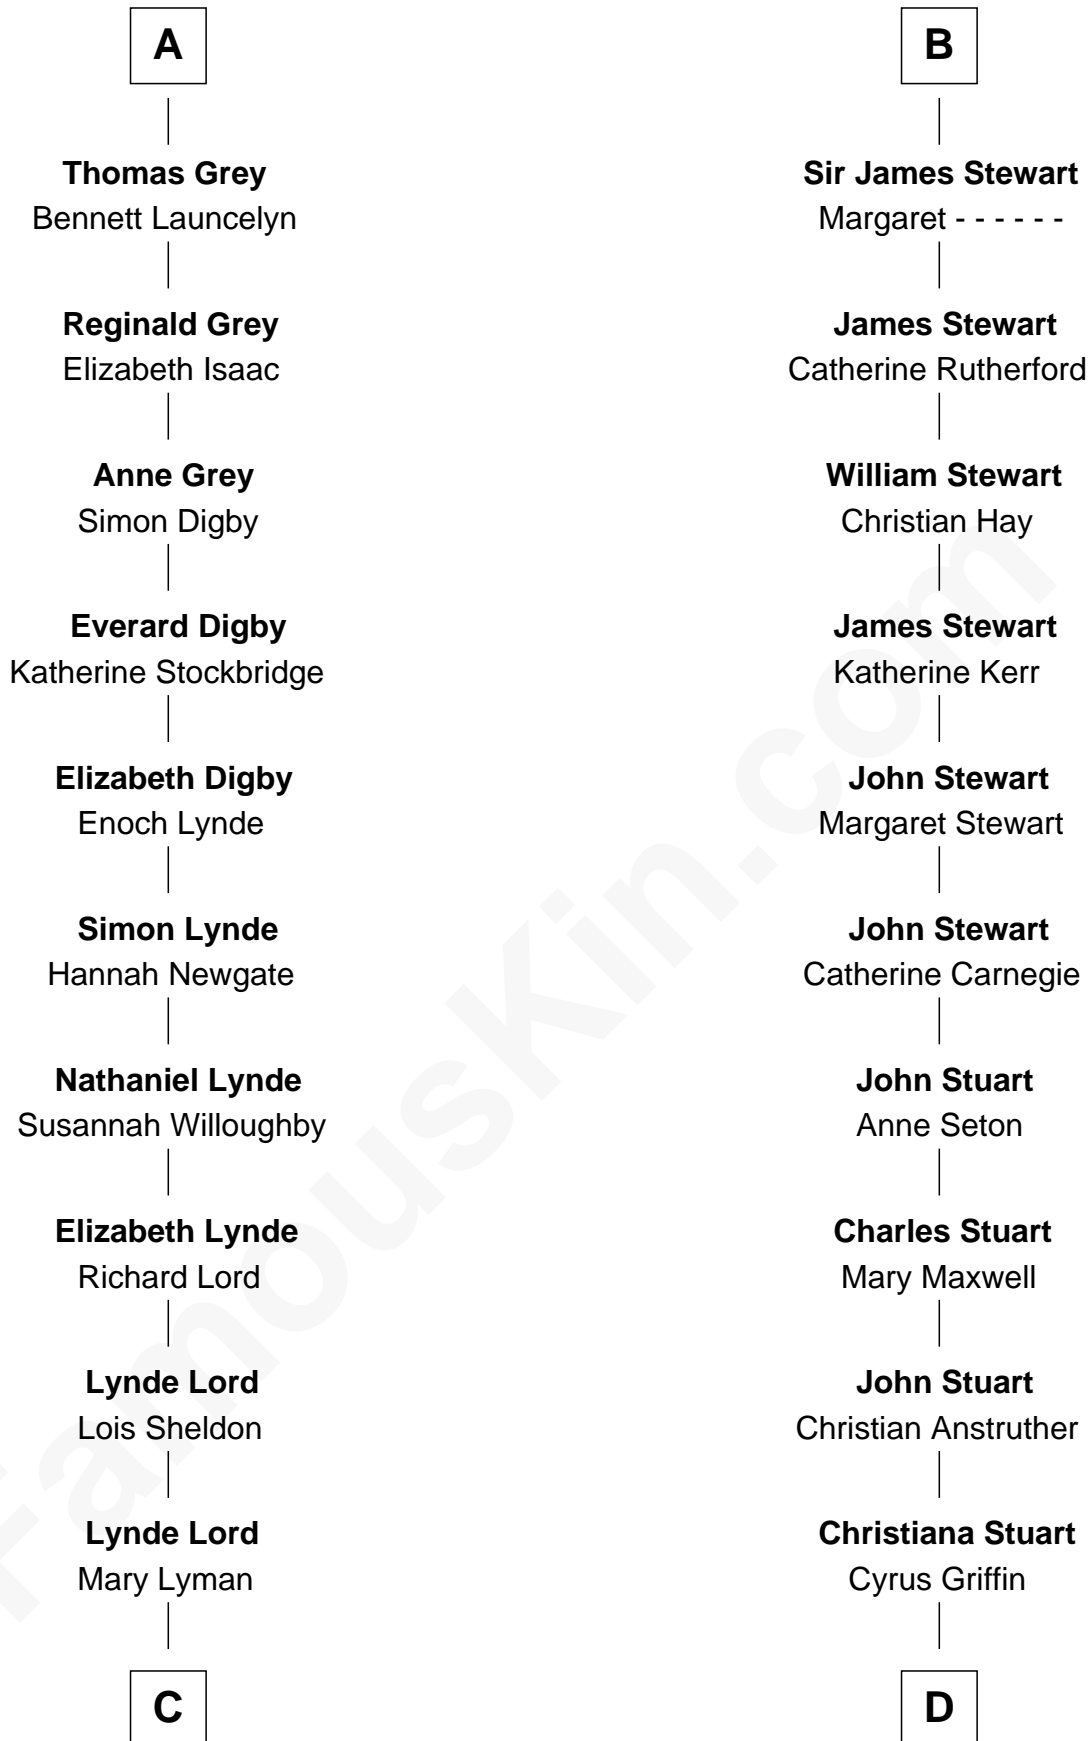

# FamousKin.com Relationship Chart of

**J.P. Morgan**

*American Banker and Art Collector*

**19th cousin 2 times removed of**

**Johnny Mercer**

*Songwriter and Co-Founder of Capitol Records*

**C**

**Mary Sheldon Lord**

John Pierpont

**Juliet Pierpont**

Junius Spencer Morgan

**J.P. Morgan**

*American Banker and Art Collector*

**D**

**Louisa Griffin**

Col. Hugh Mercer

**Gen. Hugh Weedon Mercer**

Mary Stiles Anderson

**George Anderson Mercer**

Nanny Maury Herndon

**George Anderson Mercer**

Lillian Elizabeth Ciucevich

**Johnny Mercer**

*Co-Founder of Capitol Records*