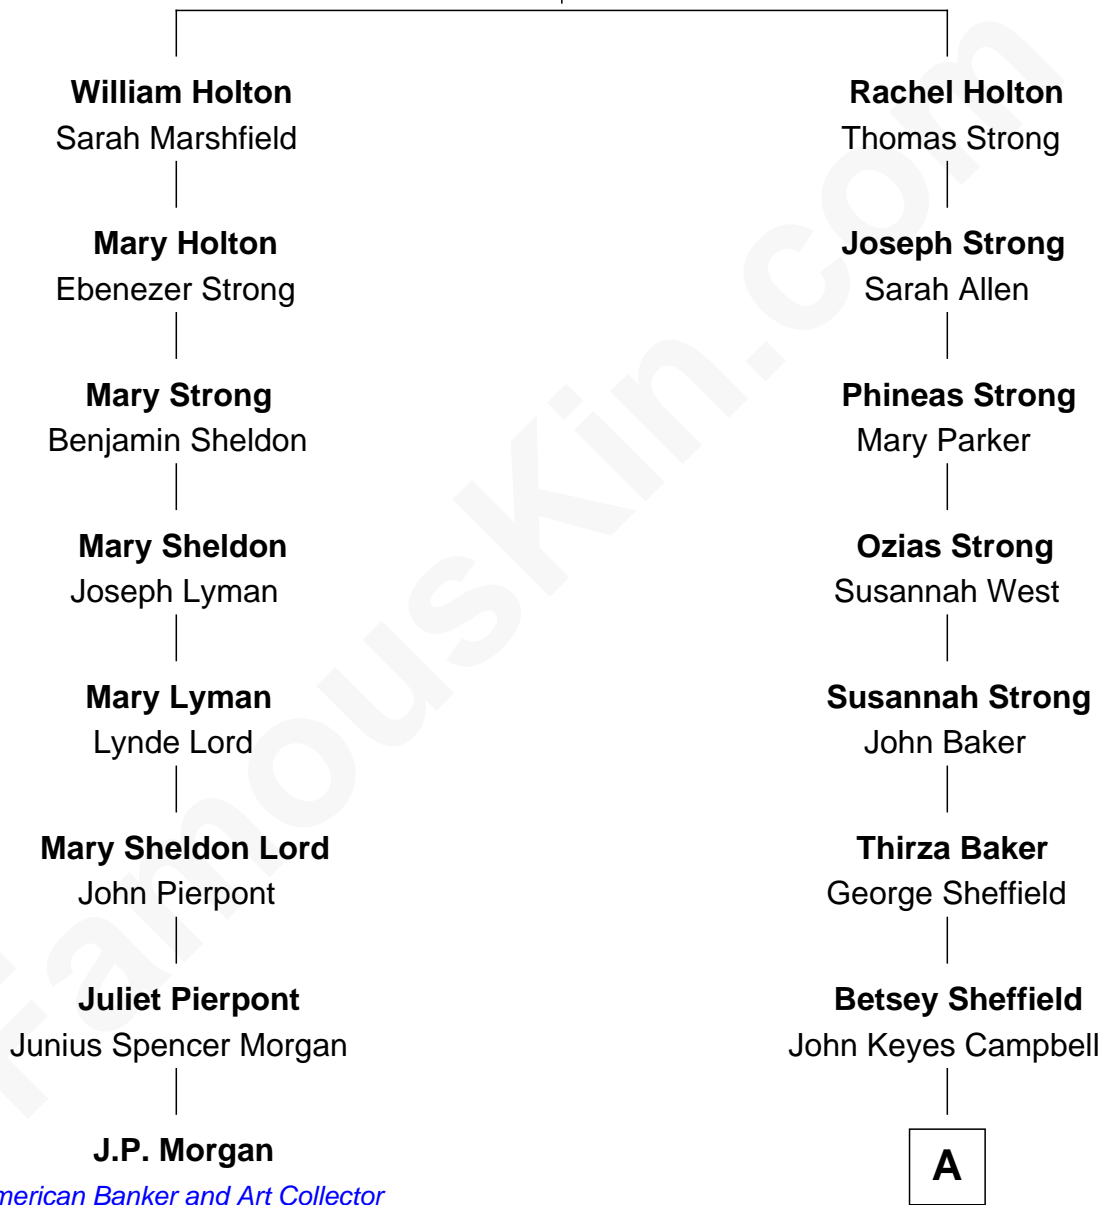

FamousKin.com Relationship Chart of

J.P. Morgan

American Banker and Art Collector

7th cousin 4 times removed of

Brooke Shields

Movie Actress and Model

William Holton

Mary - - - - -

A

—
Mary L. Campbell
Charles Arthur Moore

—
Mary Elsie Moore
Prince Marina Torlonia

—
Princess Donna Marina Torlonia
Francis Xavier Shields

—
Francis Alexander Shields
Theresia Anna Lilian Maria Schmon

—
Brooke Shields
Movie Actress and Model