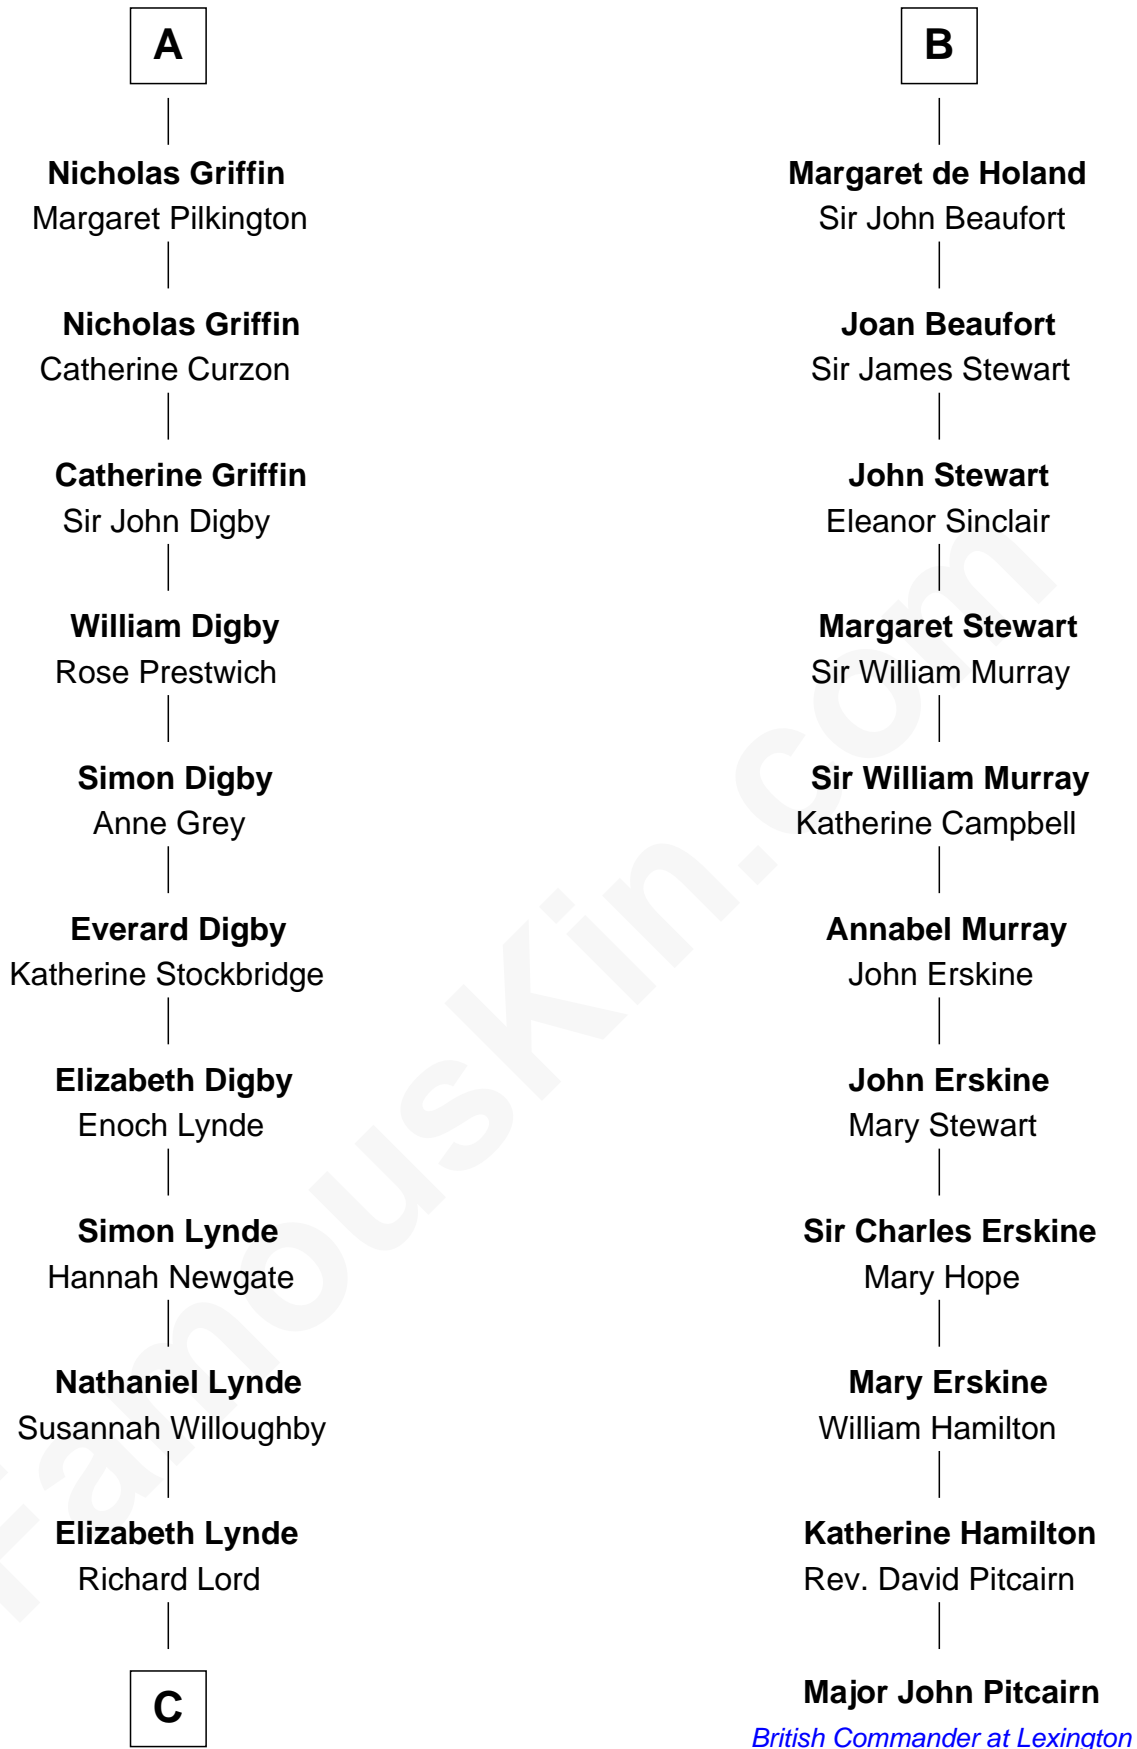

# FamousKin.com Relationship Chart of

**J.P. Morgan**

*American Banker and Art Collector*

17th cousin 4 times removed of

**Major John Pitcairn**

*British Commander at Battle of Lexington*

**C**

—  
**Lynde Lord**  
Lois Sheldon

—  
**Lynde Lord**  
Mary Lyman

—  
**Mary Sheldon Lord**  
John Pierpont

—  
**Juliet Pierpont**  
Junius Spencer Morgan

—  
**J.P. Morgan**  
*American Banker and Art Collector*

FamousKin.com