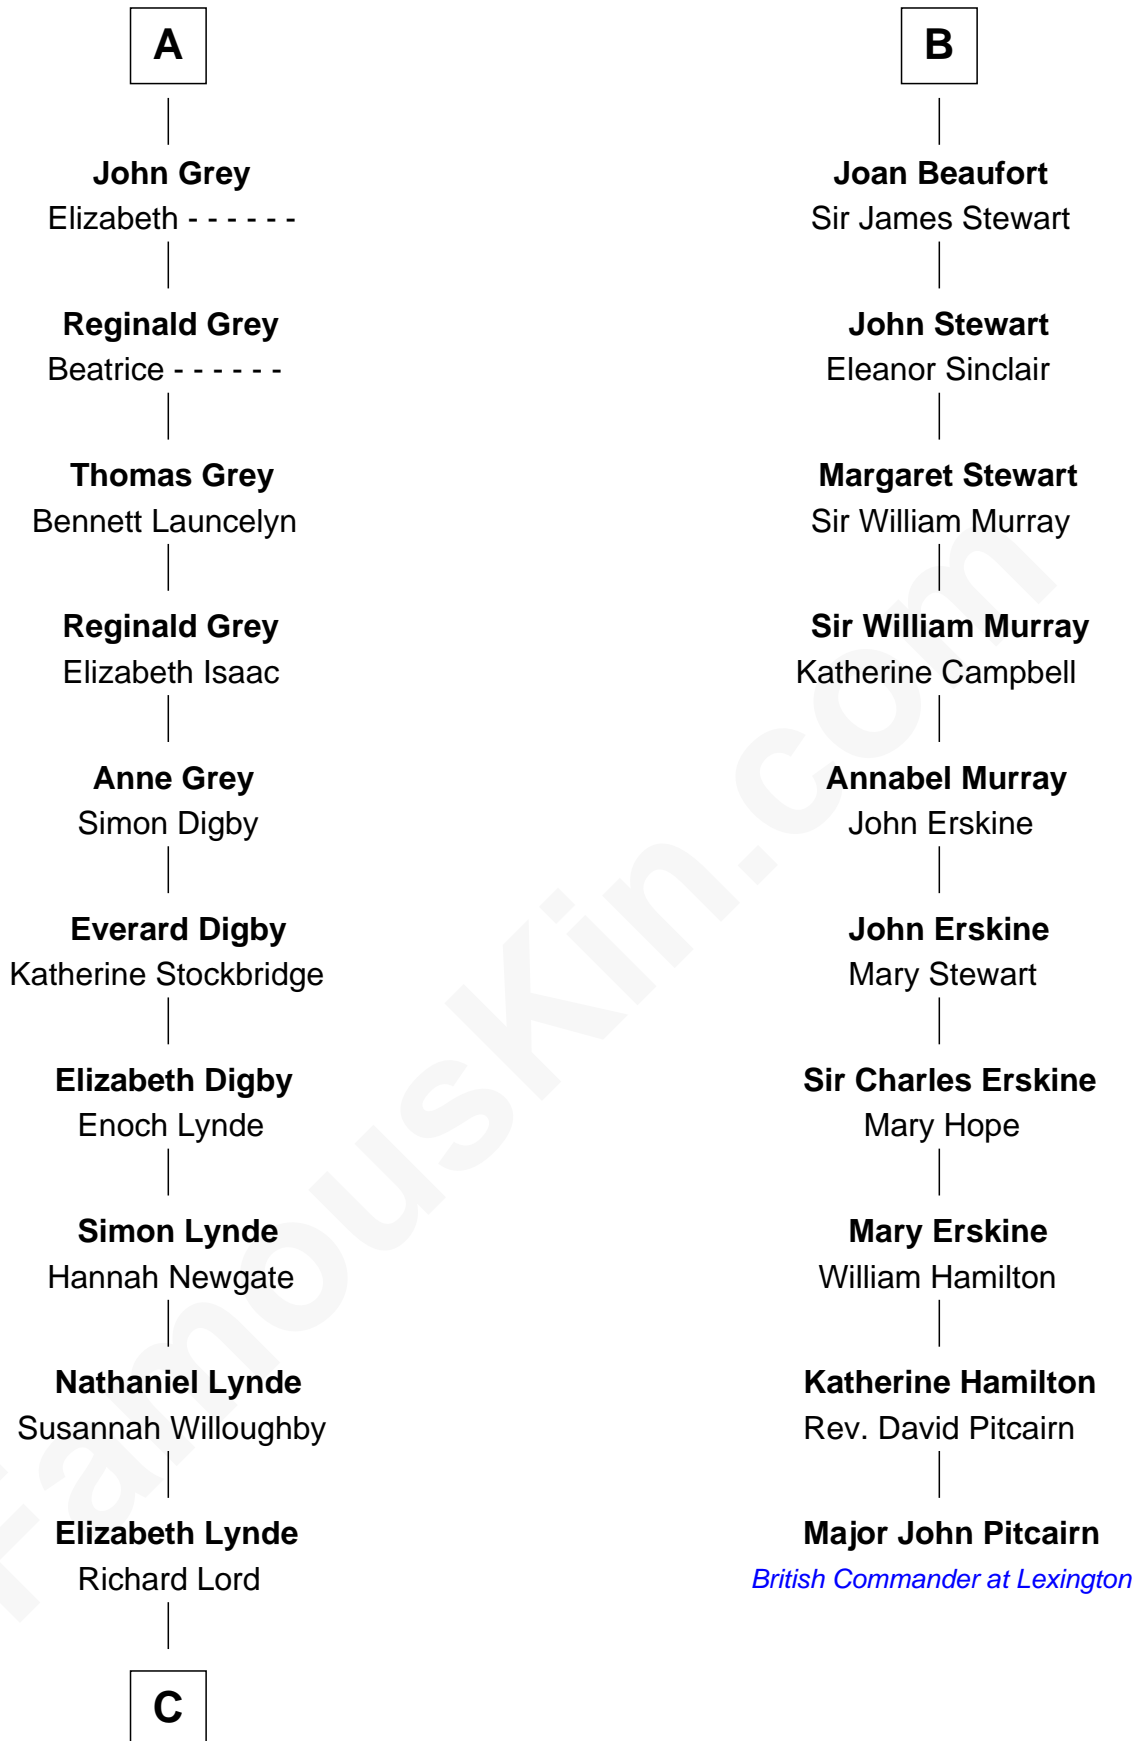

FamousKin.com

Relationship Chart of

J.P. Morgan

American Banker and Art Collector

16th cousin 5 times removed of

Major John Pitcairn

British Commander at Battle of Lexington

Sir Geoffrey FitzPiers

C

—
Lynde Lord
Lois Sheldon

—
Lynde Lord
Mary Lyman

—
Mary Sheldon Lord
John Pierpont

—
Juliet Pierpont
Junius Spencer Morgan

—
J.P. Morgan
American Banker and Art Collector

FamousKin.com