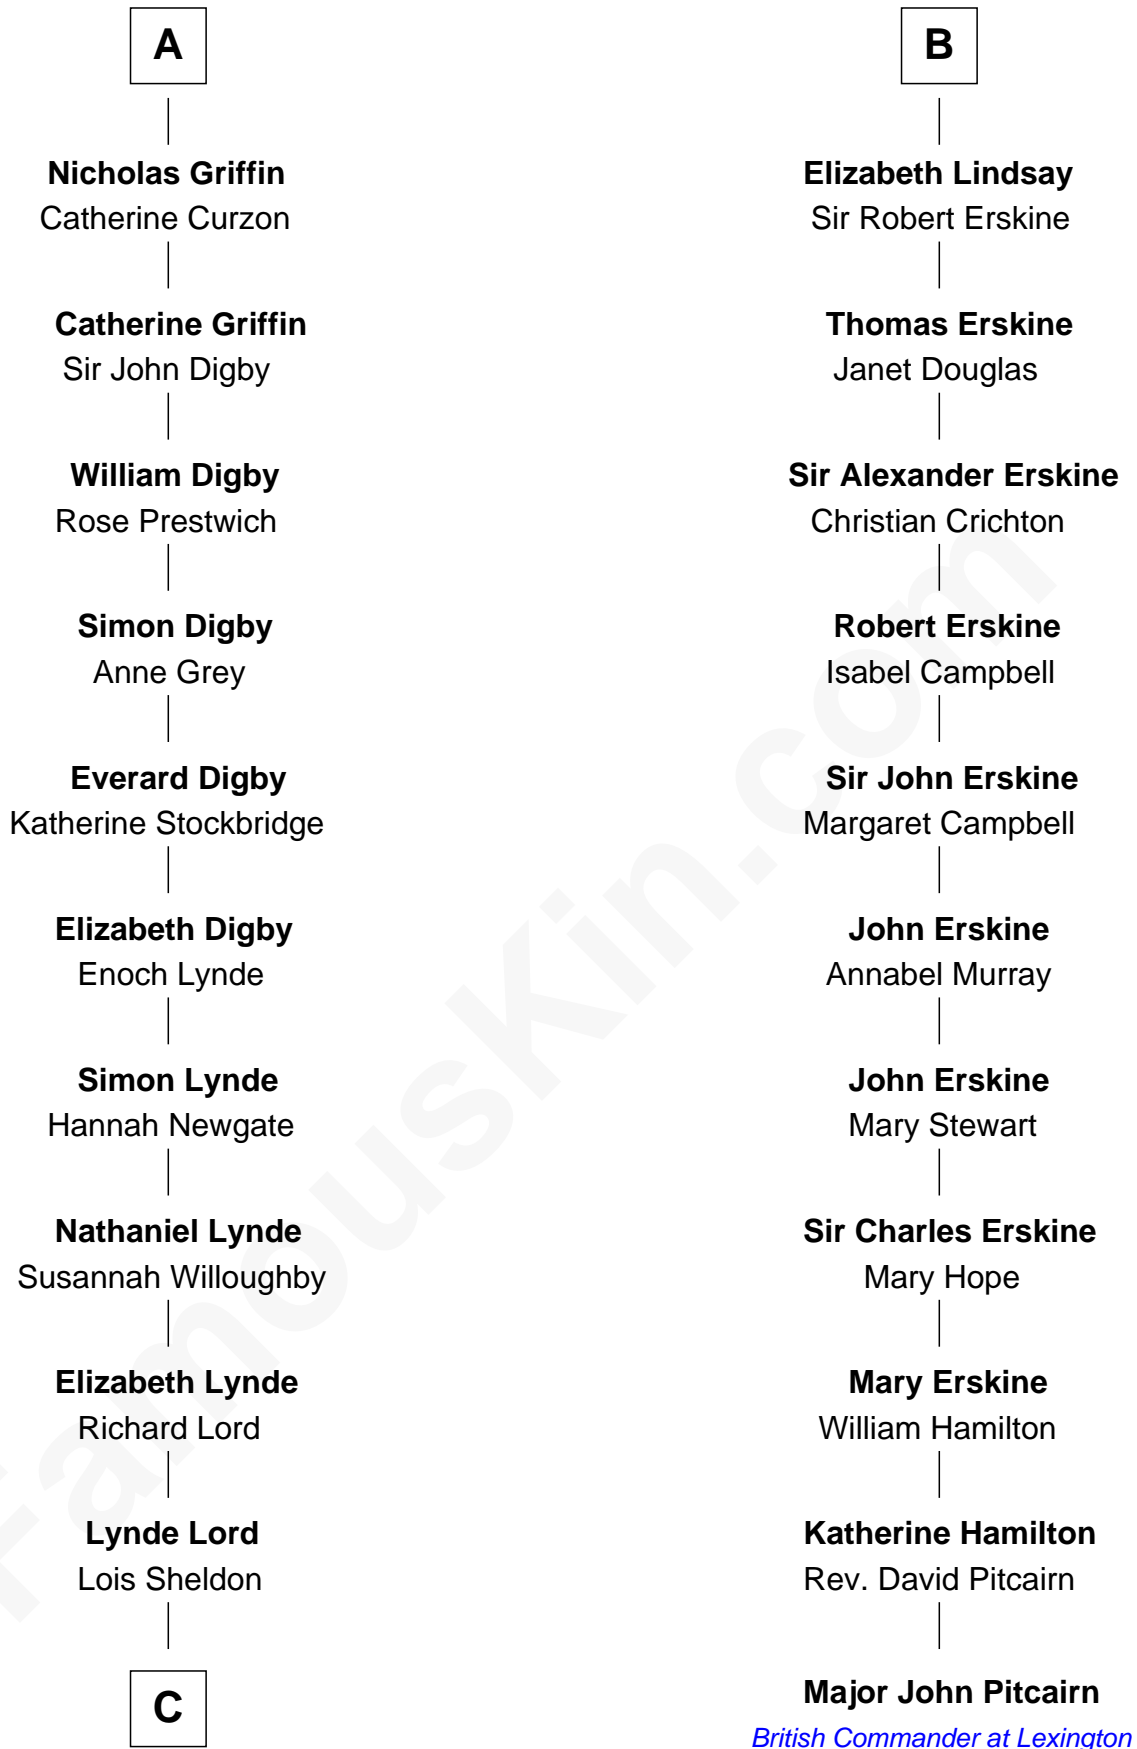

FamousKin.com

Relationship Chart of

J.P. Morgan

American Banker and Art Collector

17th cousin 3 times removed of

Major John Pitcairn

British Commander at Battle of Lexington

C

—
Lynde Lord

Mary Lyman

—
Mary Sheldon Lord

John Pierpont

—
Juliet Pierpont

Junius Spencer Morgan

—
J.P. Morgan

American Banker and Art Collector