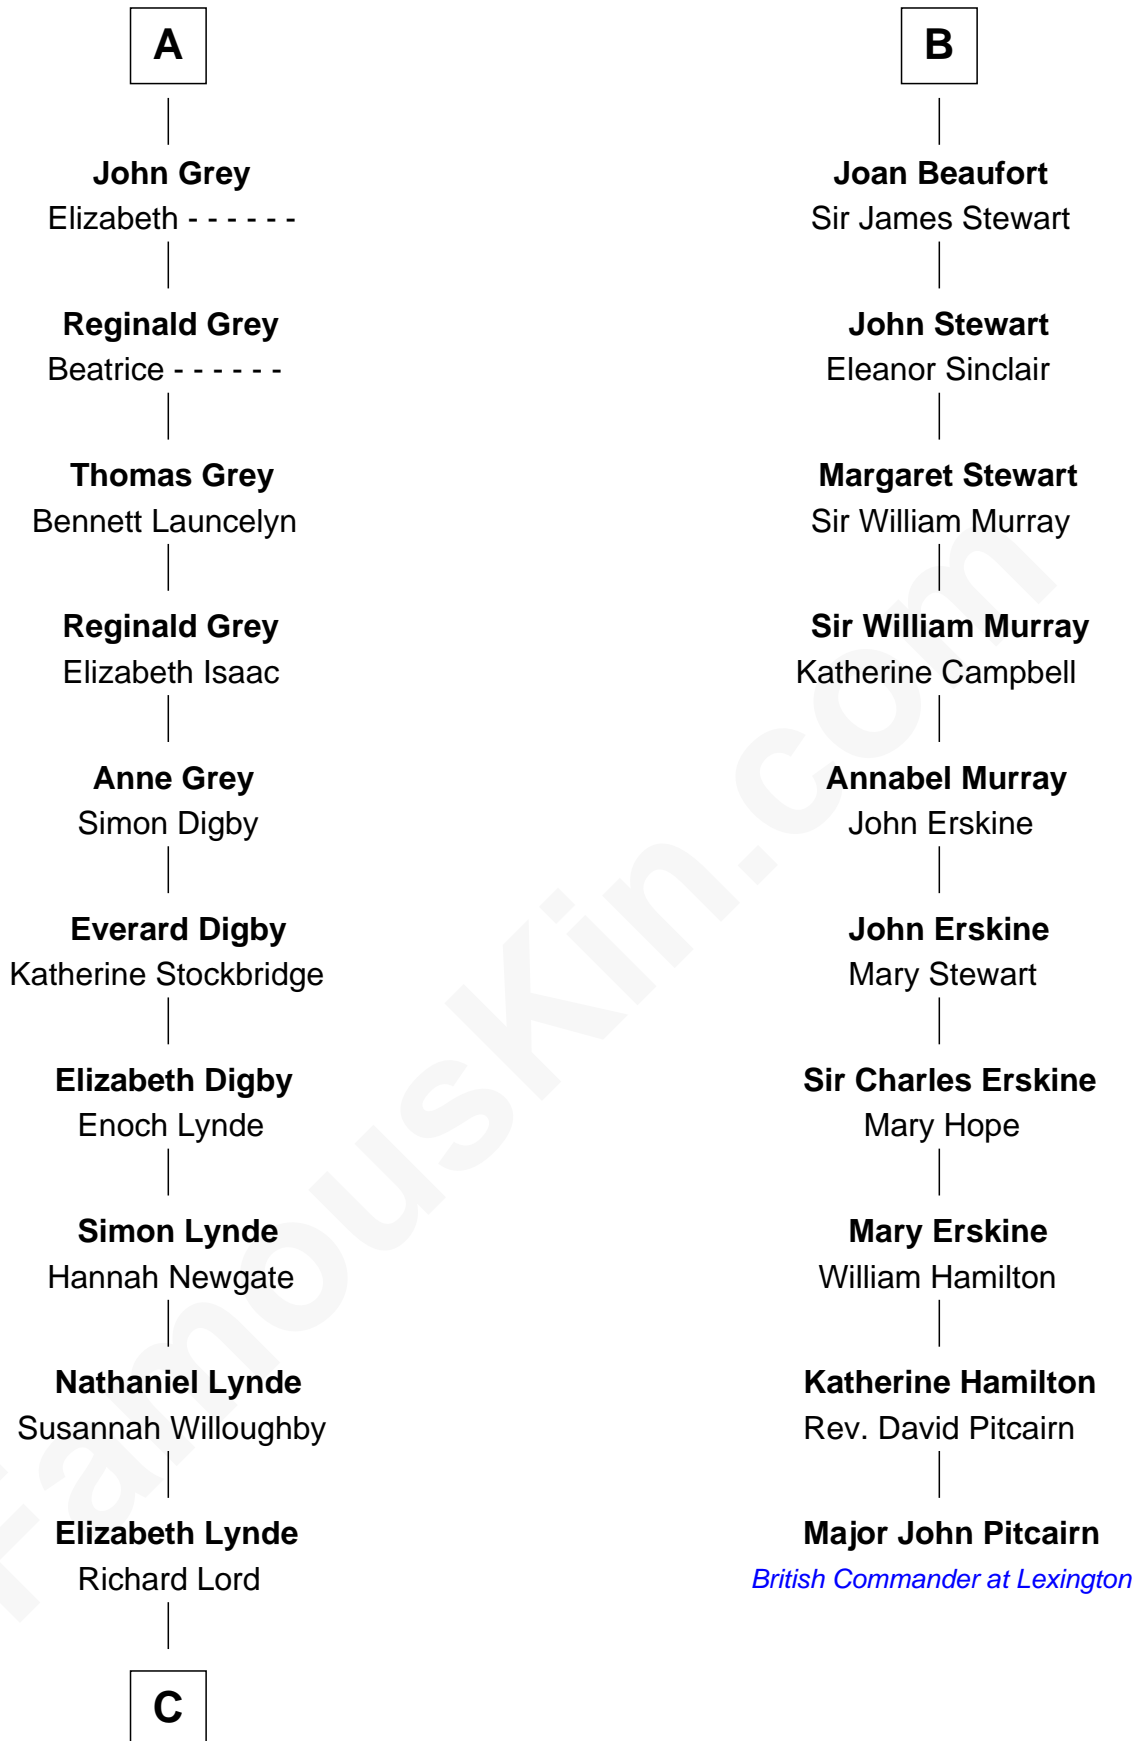

FamousKin.com

Relationship Chart of

J.P. Morgan

American Banker and Art Collector

16th cousin 5 times removed of

Major John Pitcairn

British Commander at Battle of Lexington

Sir William Longespee

Ela of Salisbury

C

—
Lynde Lord
Lois Sheldon

—
Lynde Lord
Mary Lyman

—
Mary Sheldon Lord
John Pierpont

—
Juliet Pierpont
Junius Spencer Morgan

—
J.P. Morgan
American Banker and Art Collector

FamousKin.com