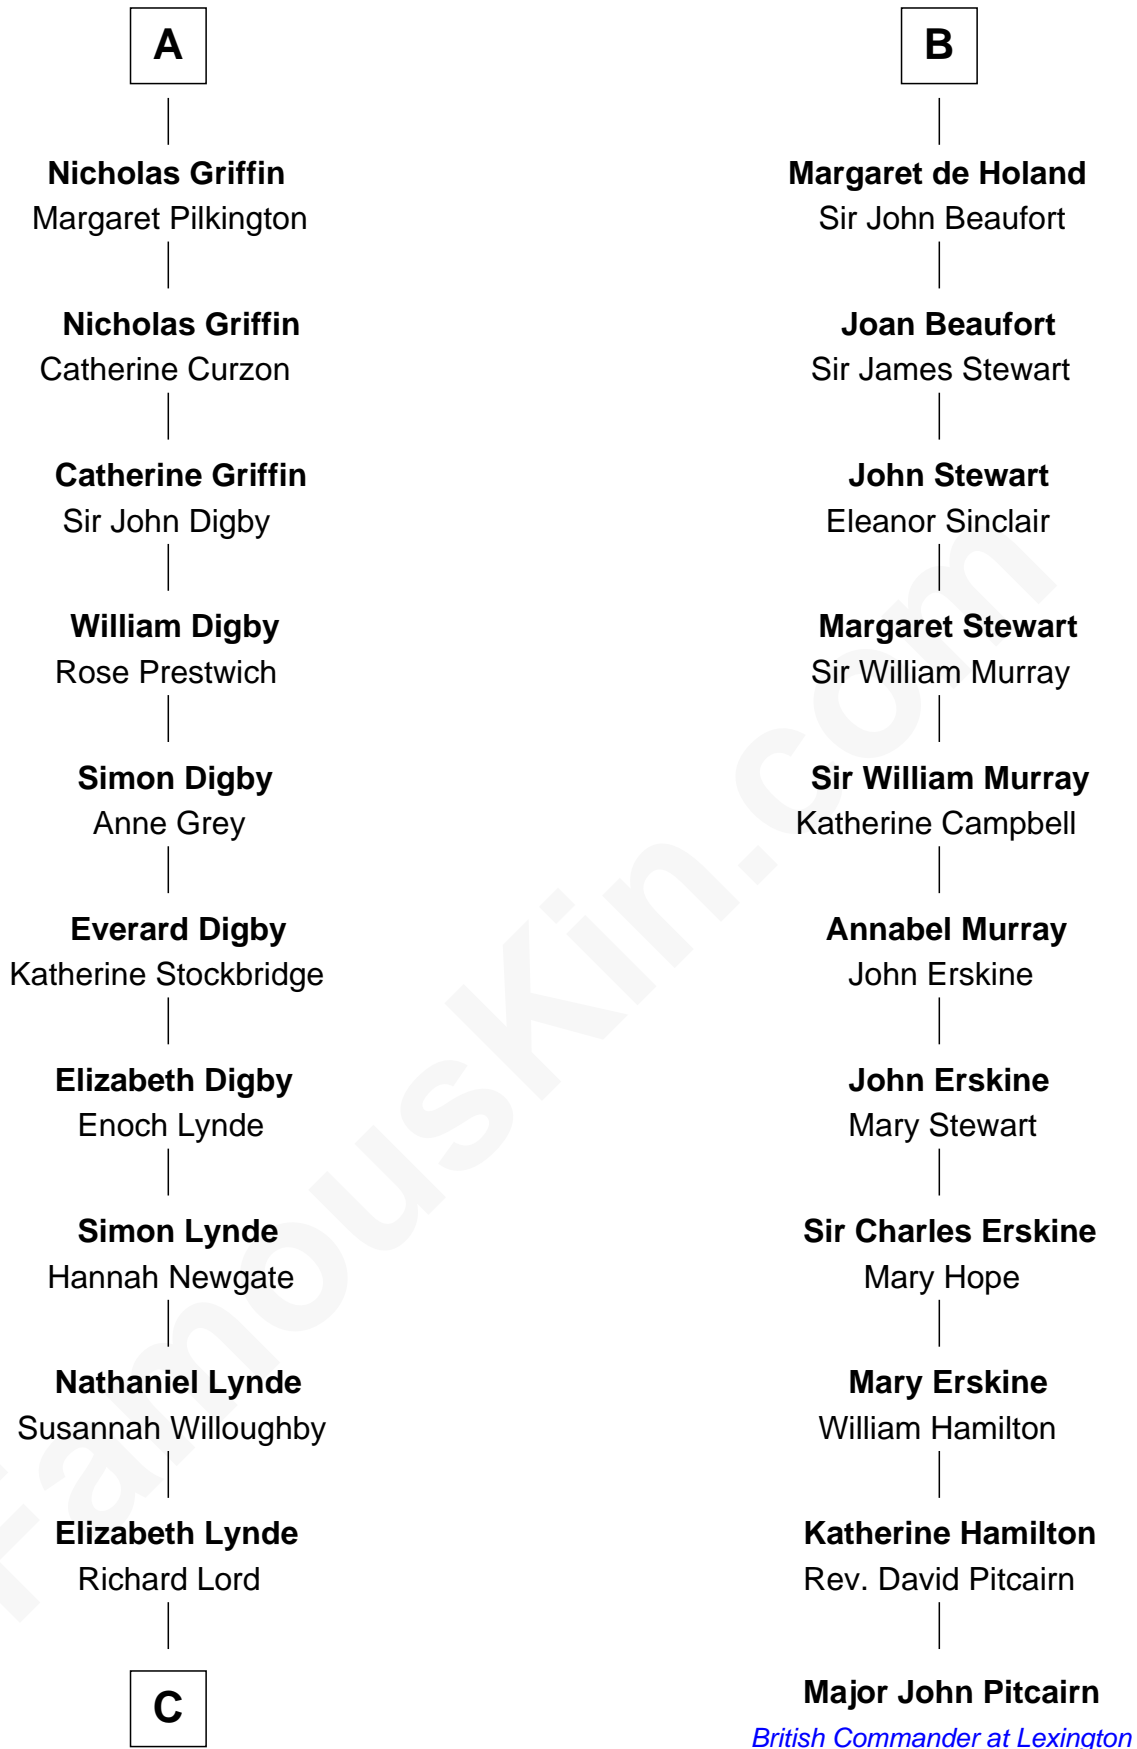

FamousKin.com

Relationship Chart of

J.P. Morgan

American Banker and Art Collector

17th cousin 4 times removed of

Major John Pitcairn

British Commander at Battle of Lexington

C

—
Lynde Lord
Lois Sheldon

—
Lynde Lord
Mary Lyman

—
Mary Sheldon Lord
John Pierpont

—
Juliet Pierpont
Junius Spencer Morgan

—
J.P. Morgan
American Banker and Art Collector

FamousKin.com