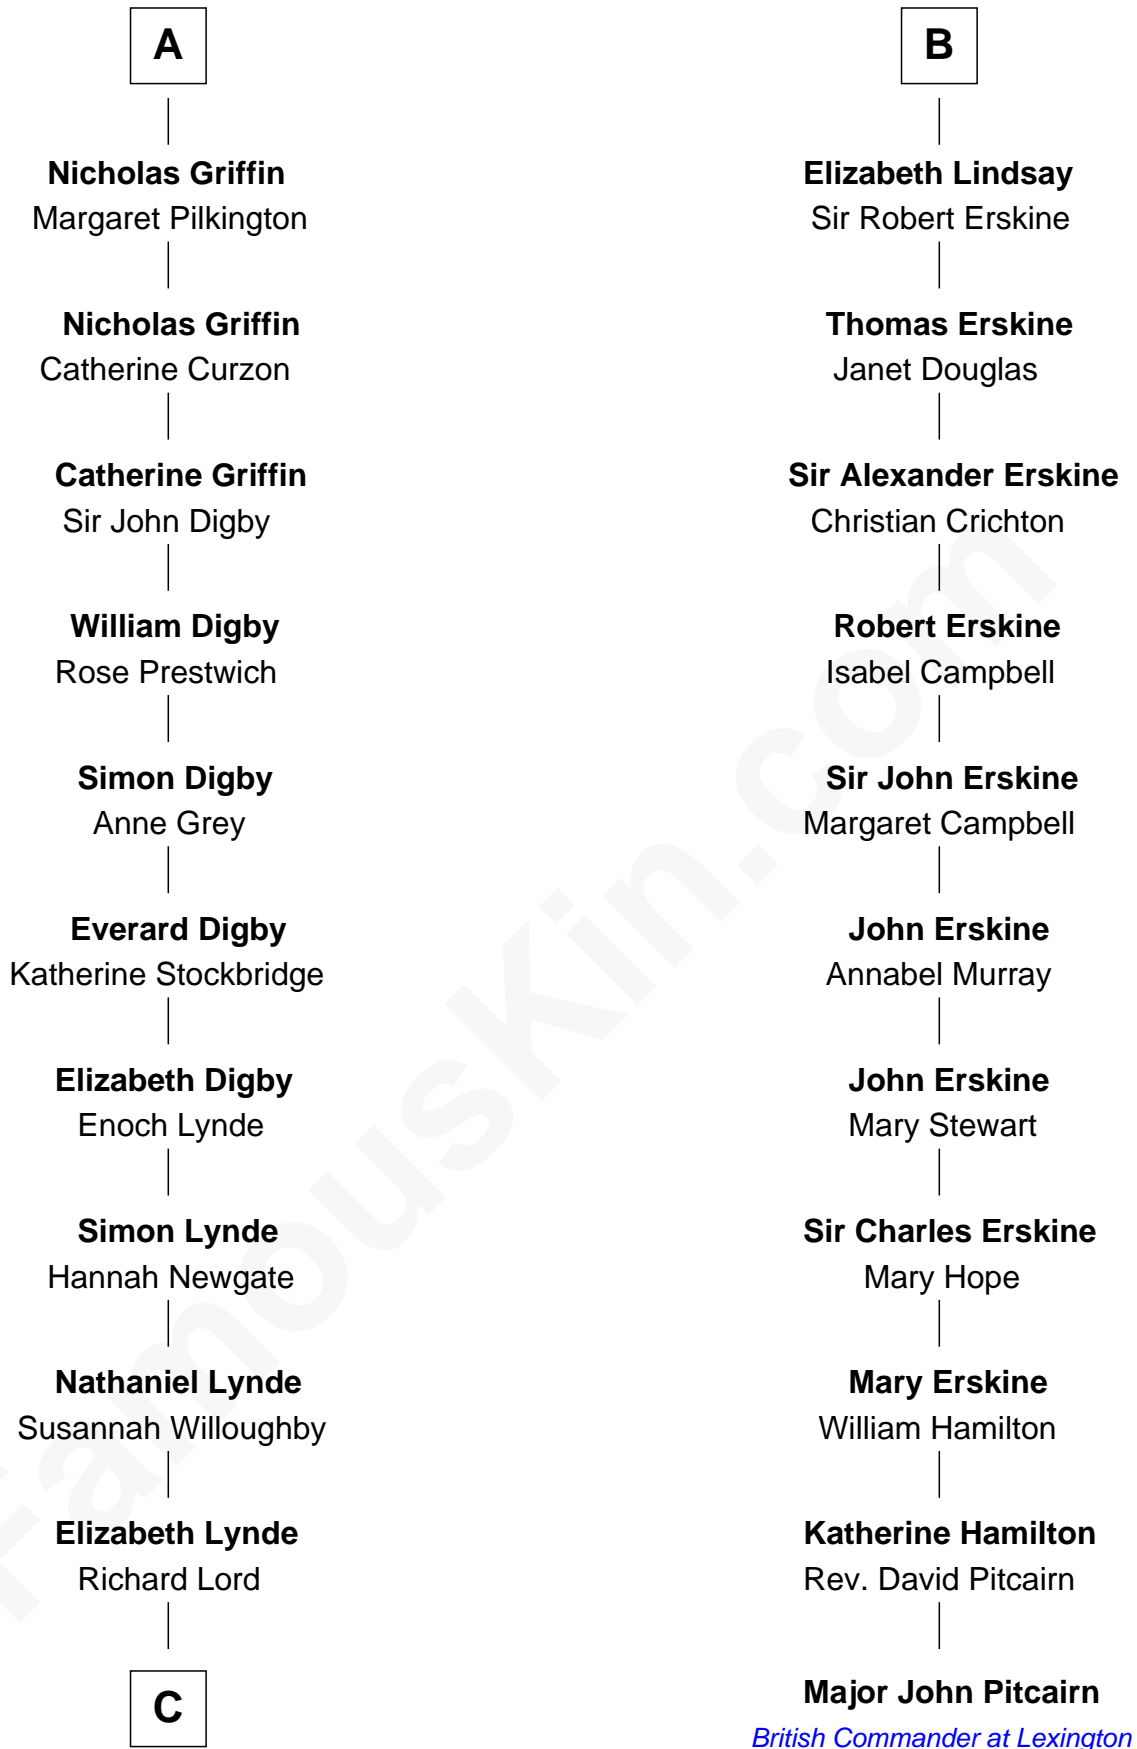

FamousKin.com

Relationship Chart of

J.P. Morgan

American Banker and Art Collector

17th cousin 4 times removed of

Major John Pitcairn

British Commander at Battle of Lexington

C

—
Lynde Lord
Lois Sheldon

—
Lynde Lord
Mary Lyman

—
Mary Sheldon Lord
John Pierpont

—
Juliet Pierpont
Junius Spencer Morgan

—
J.P. Morgan
American Banker and Art Collector

FamousKin.com