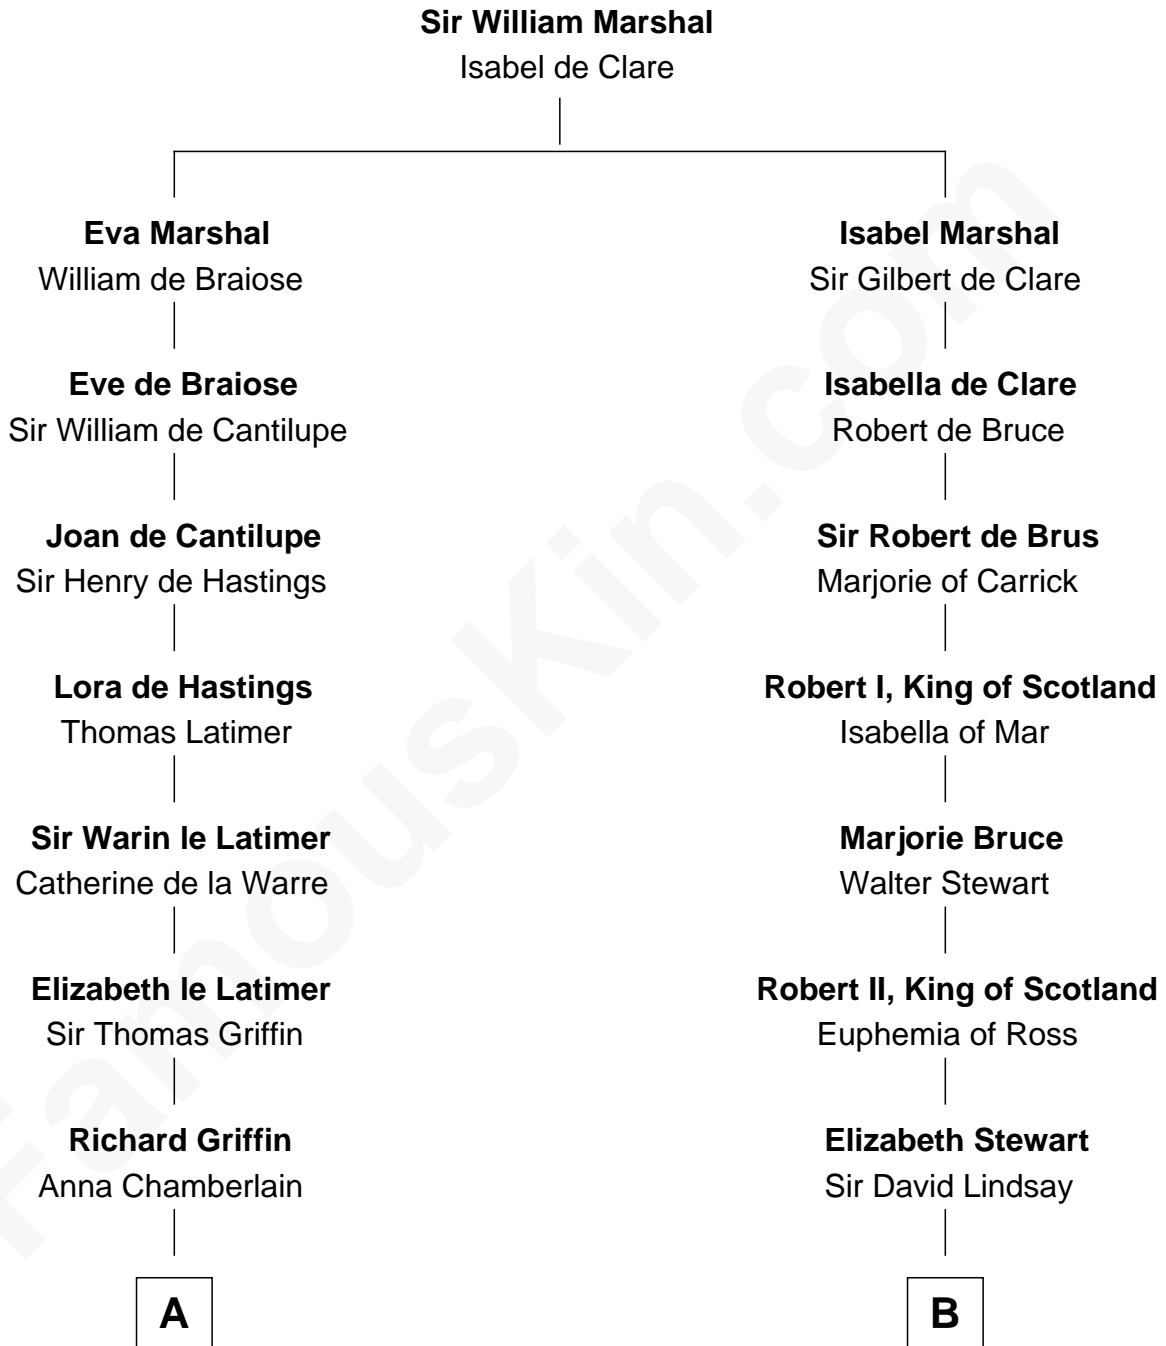

FamousKin.com

Relationship Chart of

J.P. Morgan

American Banker and Art Collector

17th cousin 4 times removed of

Major John Pitcairn

British Commander at Battle of Lexington

C

—
Lynde Lord
Lois Sheldon

—
Lynde Lord
Mary Lyman

—
Mary Sheldon Lord
John Pierpont

—
Juliet Pierpont
Junius Spencer Morgan

—
J.P. Morgan
American Banker and Art Collector

FamousKin.com