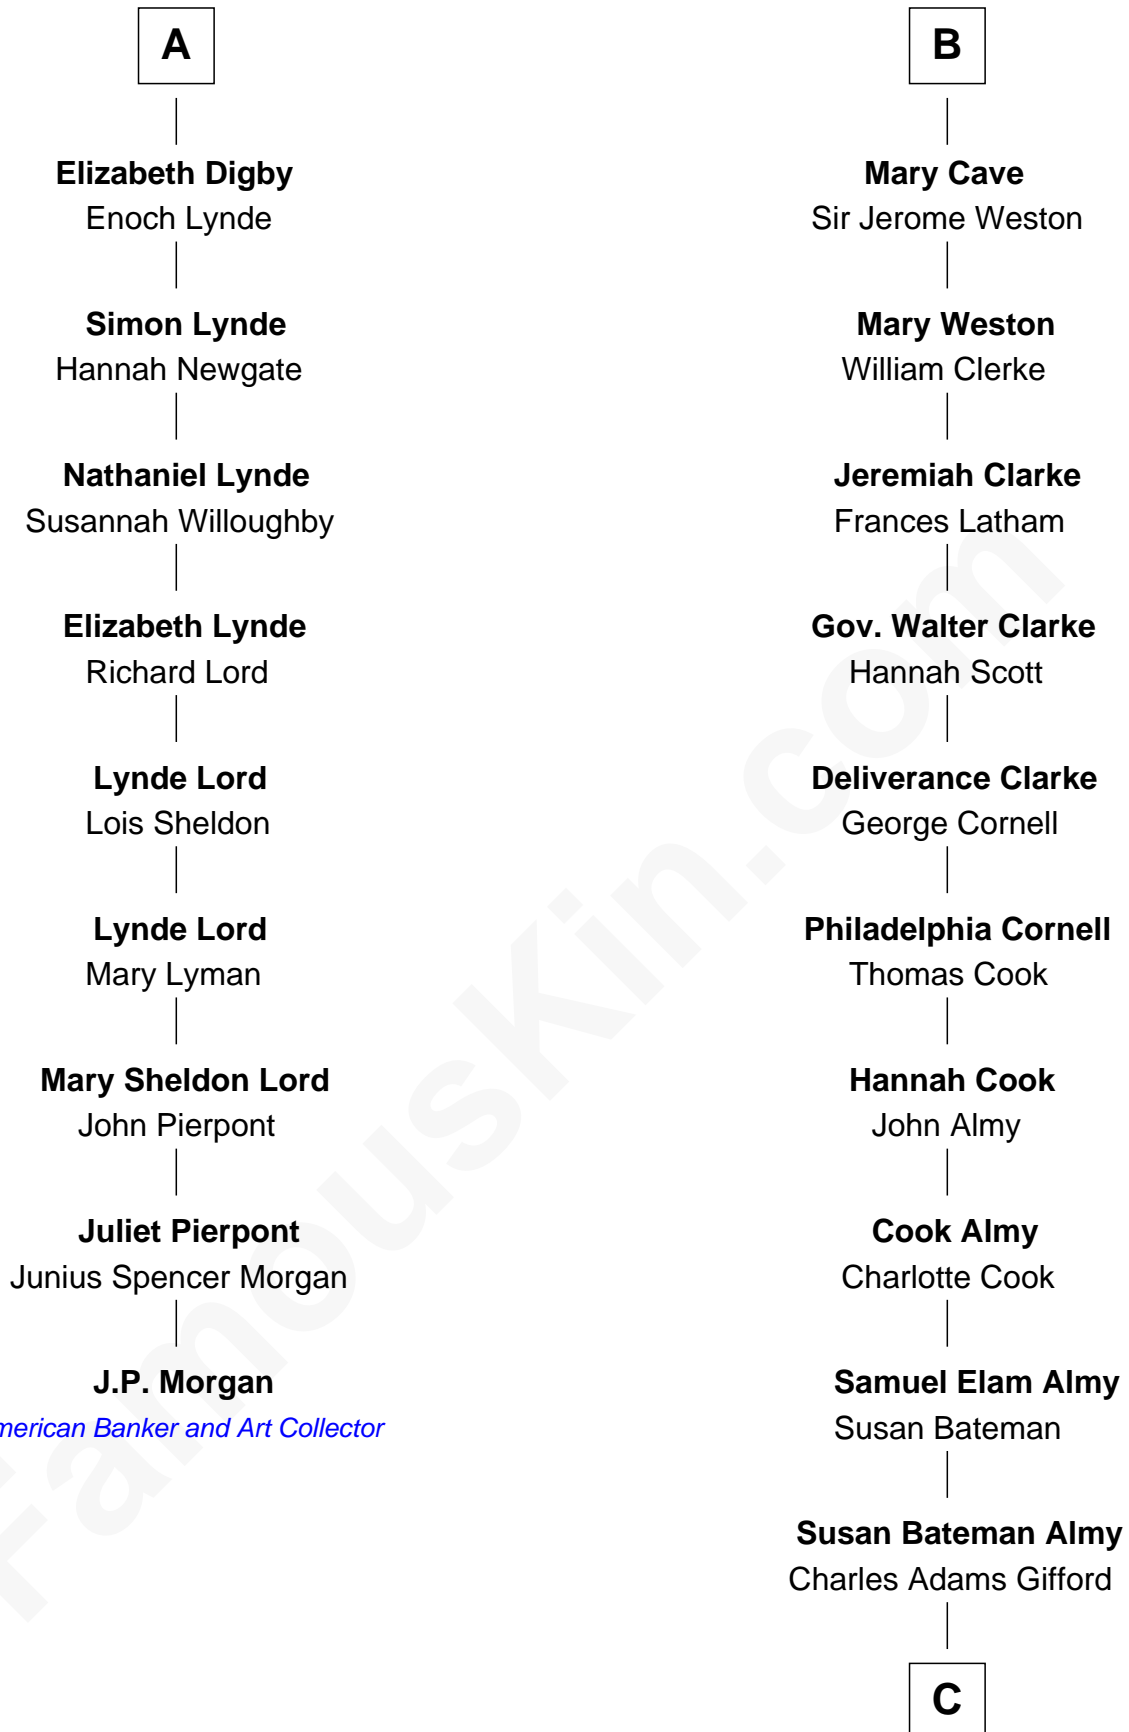

# FamousKin.com Relationship Chart of

**J.P. Morgan**

*American Banker and Art Collector*

15th cousin 4 times removed of

**Marilyn Monroe**

*Actress, Model, and Singer*

**C**

**Frederick Almy Gifford**  
Elizabeth Easton Tennant

**Charles Stanley Gifford**  
Gladys Pearl Monroe

**Marilyn Monroe**  
*Actress, Model, and Singer*

FamousKin.com