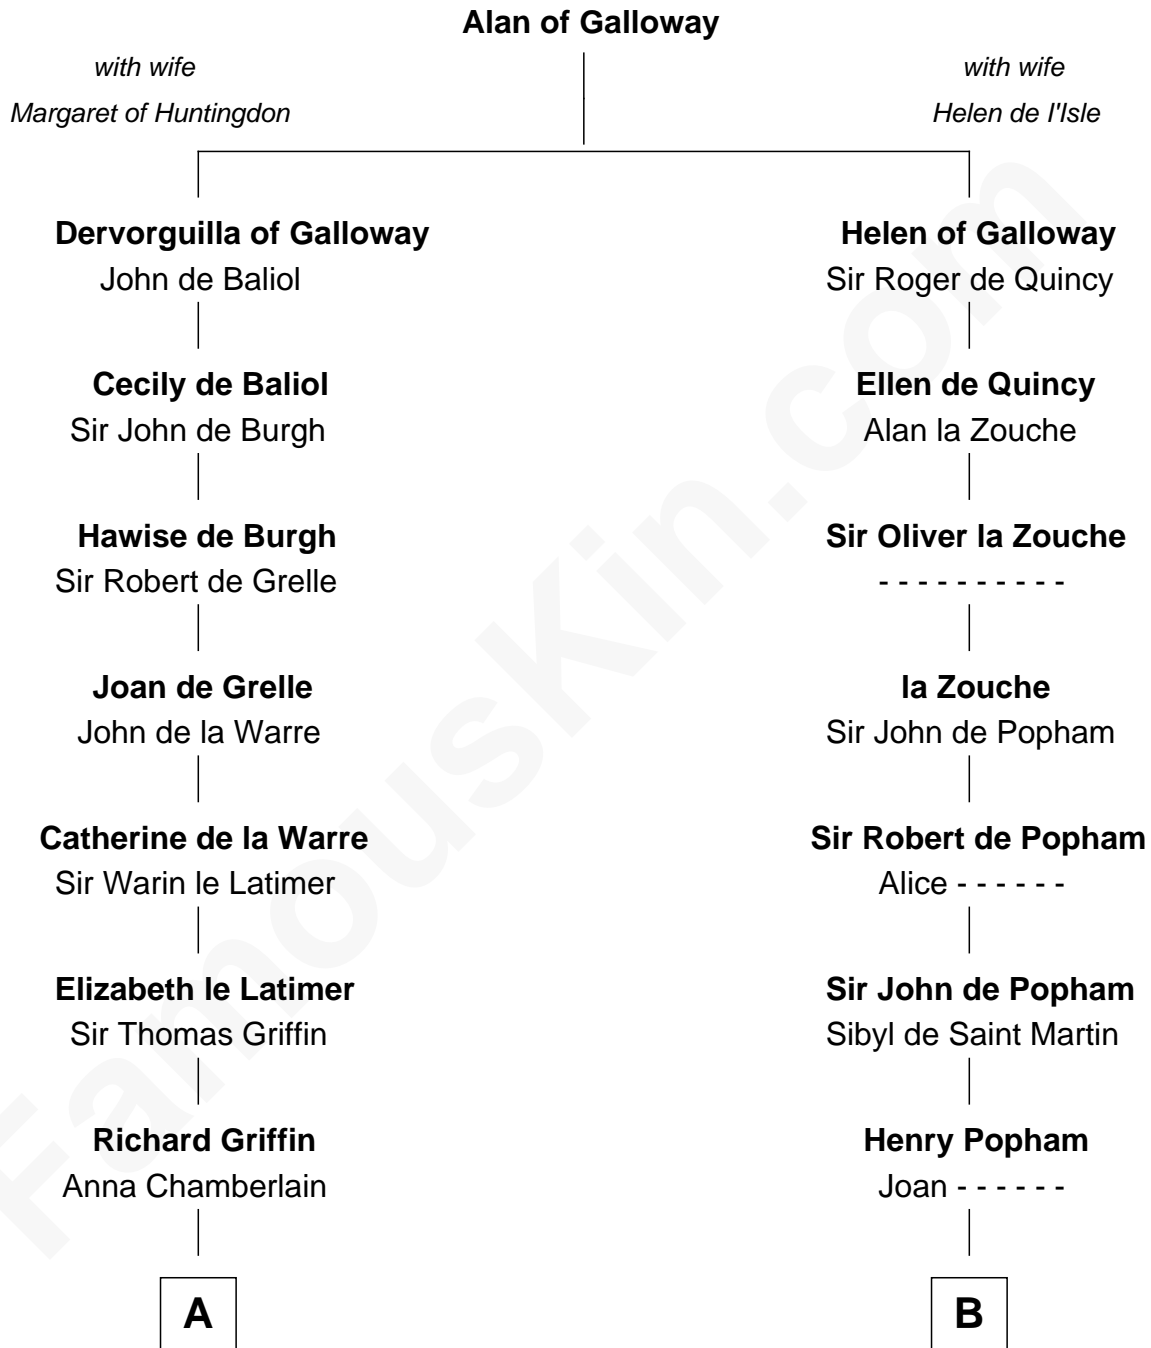

# FamousKin.com Relationship Chart of

**J.P. Morgan**

*American Banker and Art Collector*

14th cousin 7 times removed of

**Edmund Waller**

*English Poet and Politician*

**C**

—  
**Lynde Lord**  
Lois Sheldon

—  
**Lynde Lord**  
Mary Lyman

—  
**Mary Sheldon Lord**  
John Pierpont

—  
**Juliet Pierpont**  
Junius Spencer Morgan

—  
**J.P. Morgan**  
*American Banker and Art Collector*

FamousKin.com