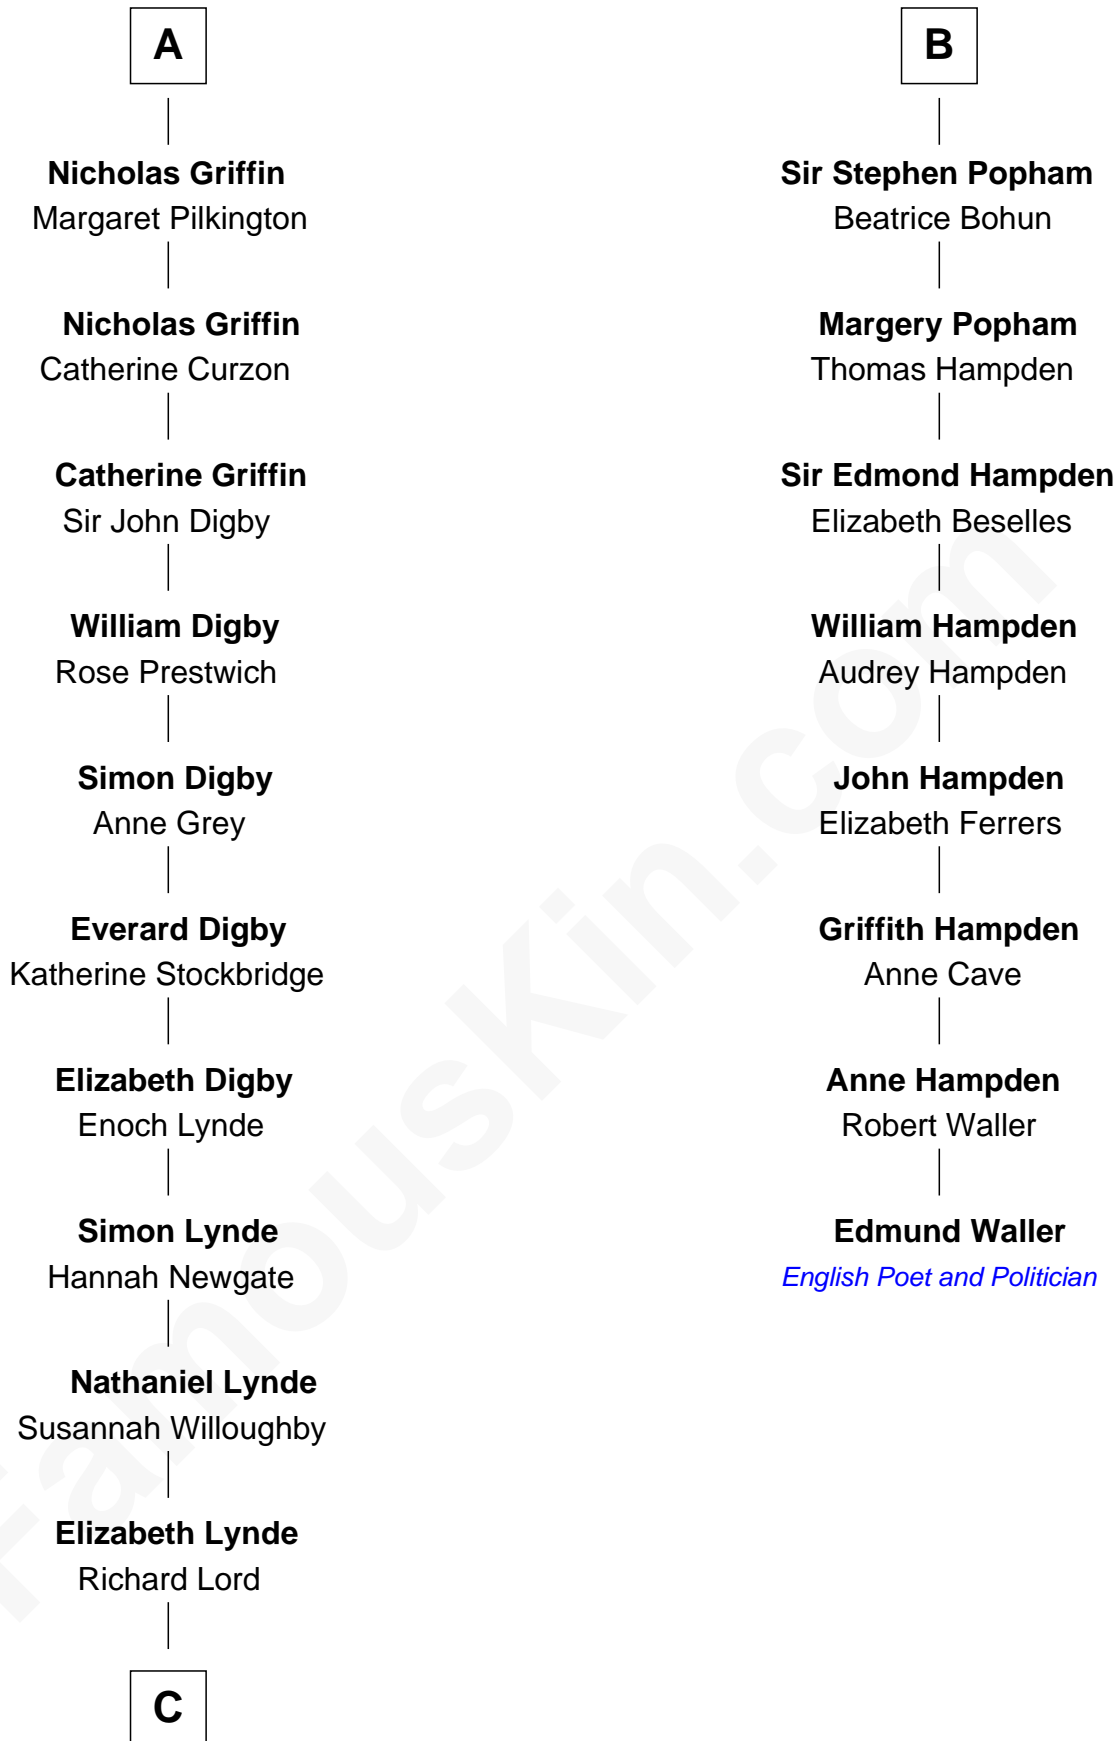

# FamousKin.com Relationship Chart of

**J.P. Morgan**

*American Banker and Art Collector*

14th cousin 7 times removed of

**Edmund Waller**

*English Poet and Politician*

**C**

—  
**Lynde Lord**  
Lois Sheldon

—  
**Lynde Lord**  
Mary Lyman

—  
**Mary Sheldon Lord**  
John Pierpont

—  
**Juliet Pierpont**  
Junius Spencer Morgan

—  
**J.P. Morgan**  
*American Banker and Art Collector*

FamousKin.com