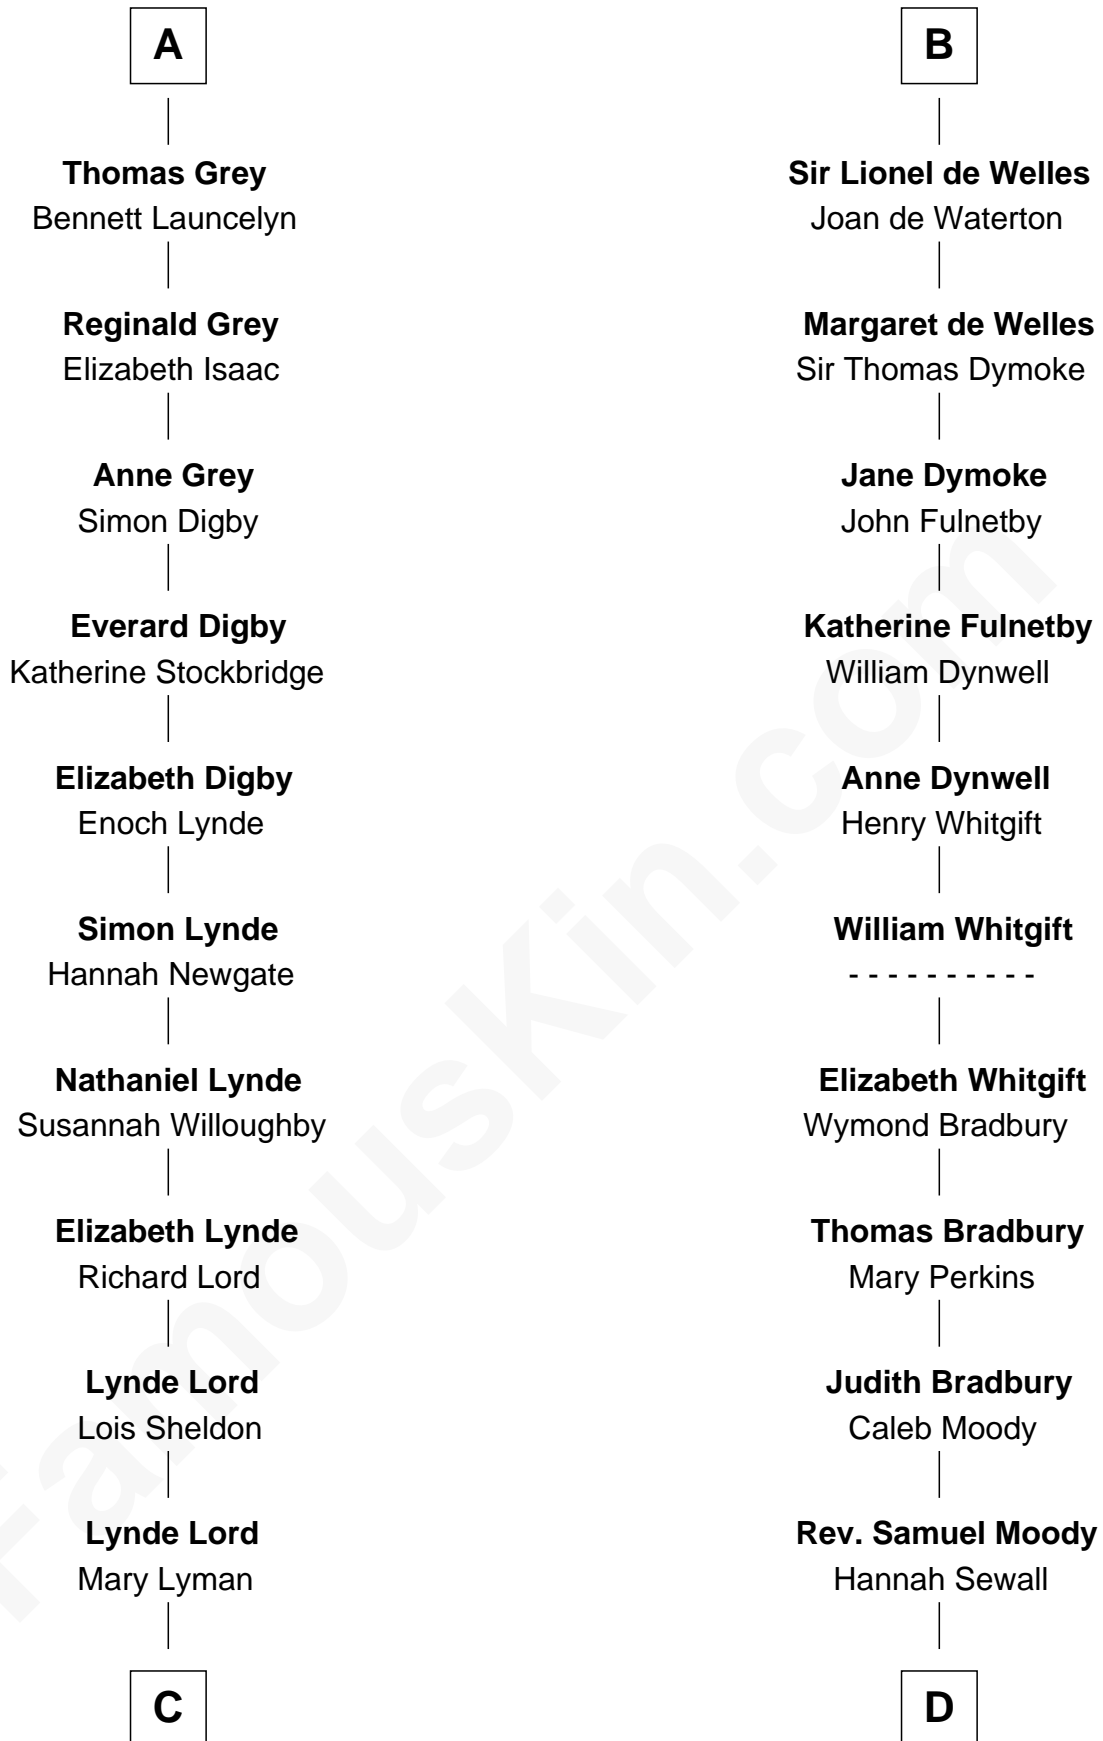

# FamousKin.com Relationship Chart of

**J.P. Morgan**

*American Banker and Art Collector*

19th cousin 1 time removed of

**Ralph Waldo Emerson**

*American Poet*

**Sir Humphrey de Bohun**

Maud of Eu

**C**

**Mary Sheldon Lord**

John Pierpont

**Juliet Pierpont**

Junius Spencer Morgan

**J.P. Morgan**

*American Banker and Art Collector*

**D**