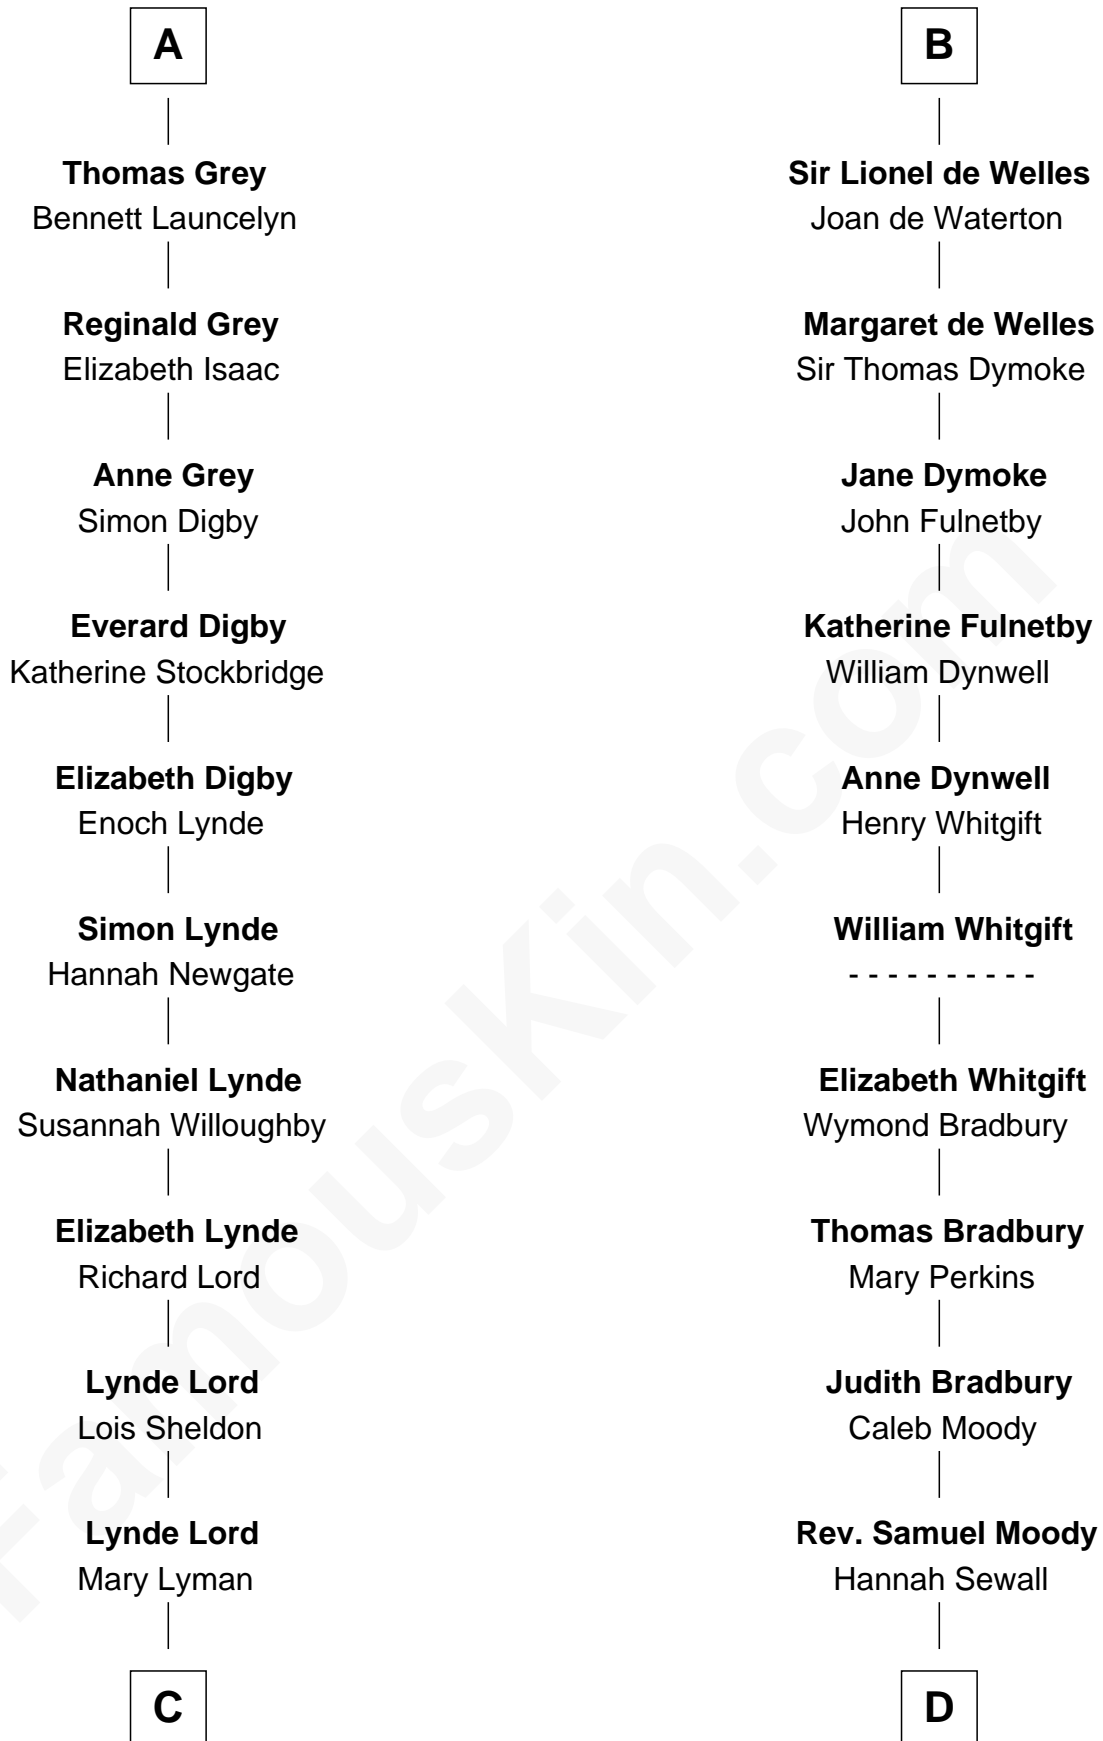

# FamousKin.com Relationship Chart of

**J.P. Morgan**

*American Banker and Art Collector*

19th cousin 1 time removed of

**Ralph Waldo Emerson**

*American Poet*

**C**

**Mary Sheldon Lord**

John Pierpont

**Juliet Pierpont**

Junius Spencer Morgan

**J.P. Morgan**

*American Banker and Art Collector*

**D**

**Mary Moody**

Rev. Joseph Emerson