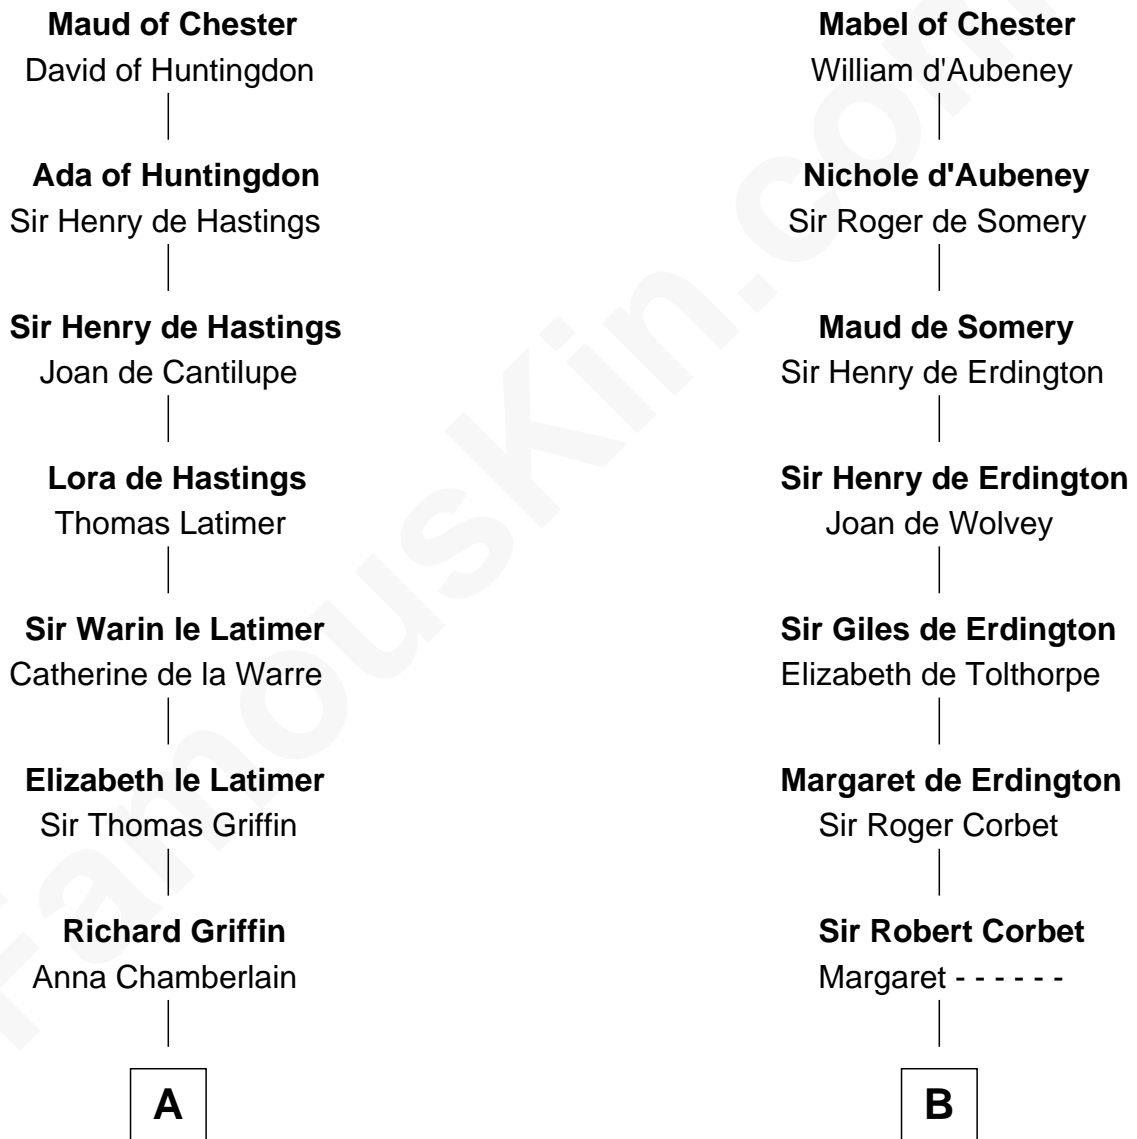

FamousKin.com Relationship Chart of

J.P. Morgan

American Banker and Art Collector

19th cousin 2 times removed of

Ralph Waldo Emerson

American Poet

Hugh de Kevelioc
Bertrade de Montfort

C