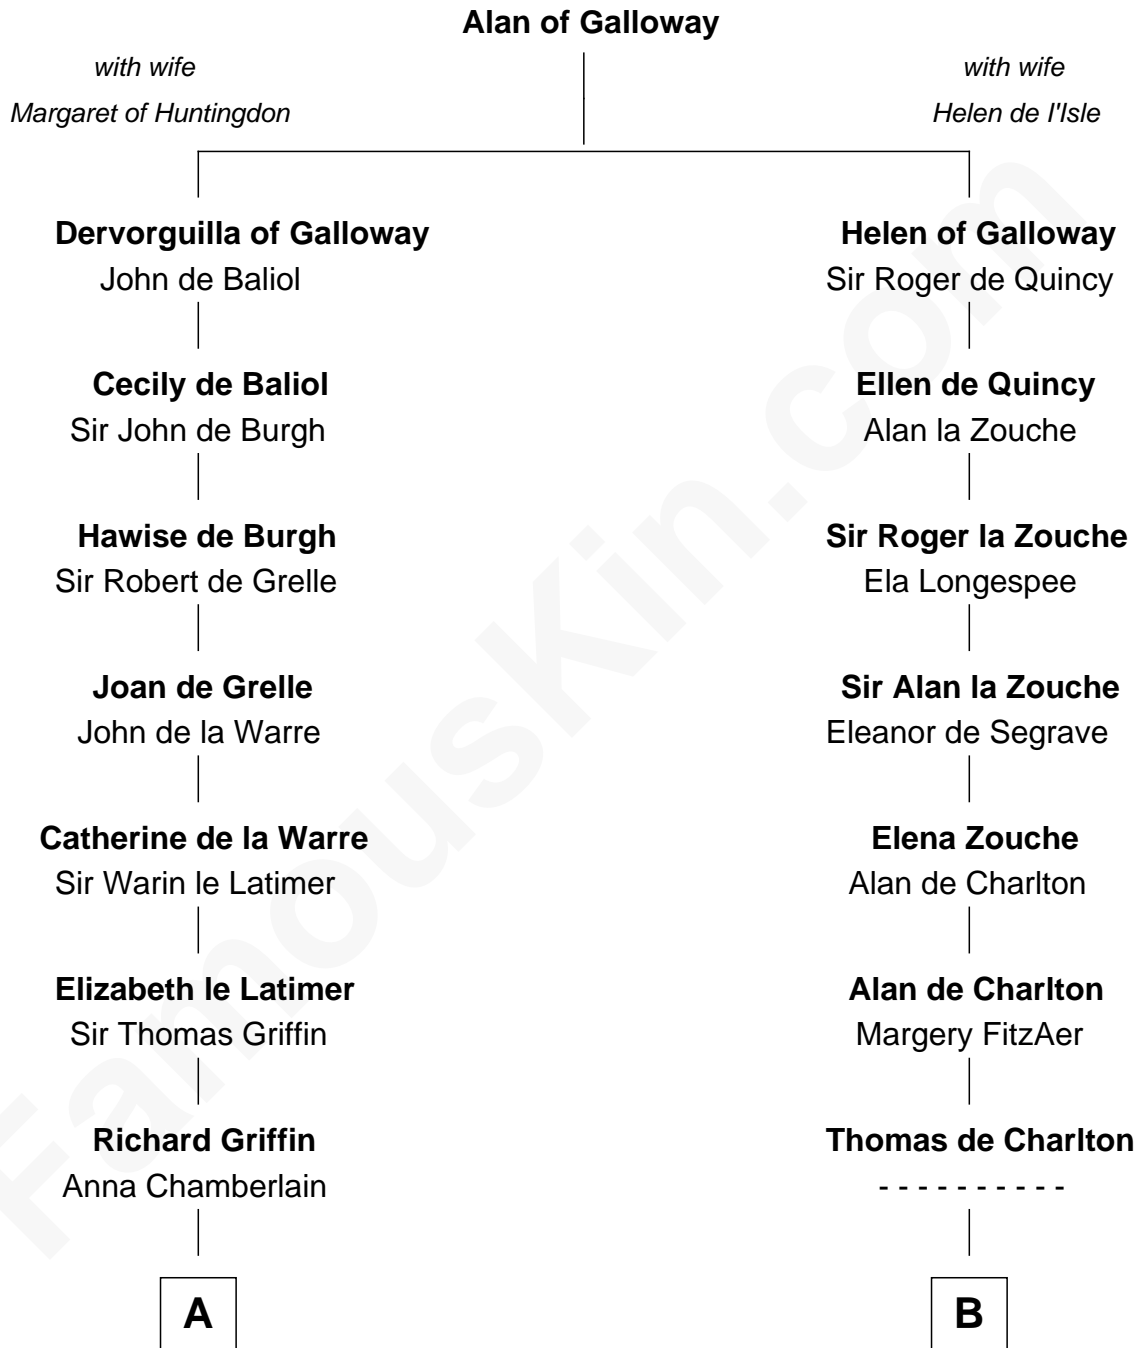

FamousKin.com Relationship Chart of

J.P. Morgan

American Banker and Art Collector

21st cousin of

Ralph Waldo Emerson

American Poet

C

Lynde Lord
Lois Sheldon