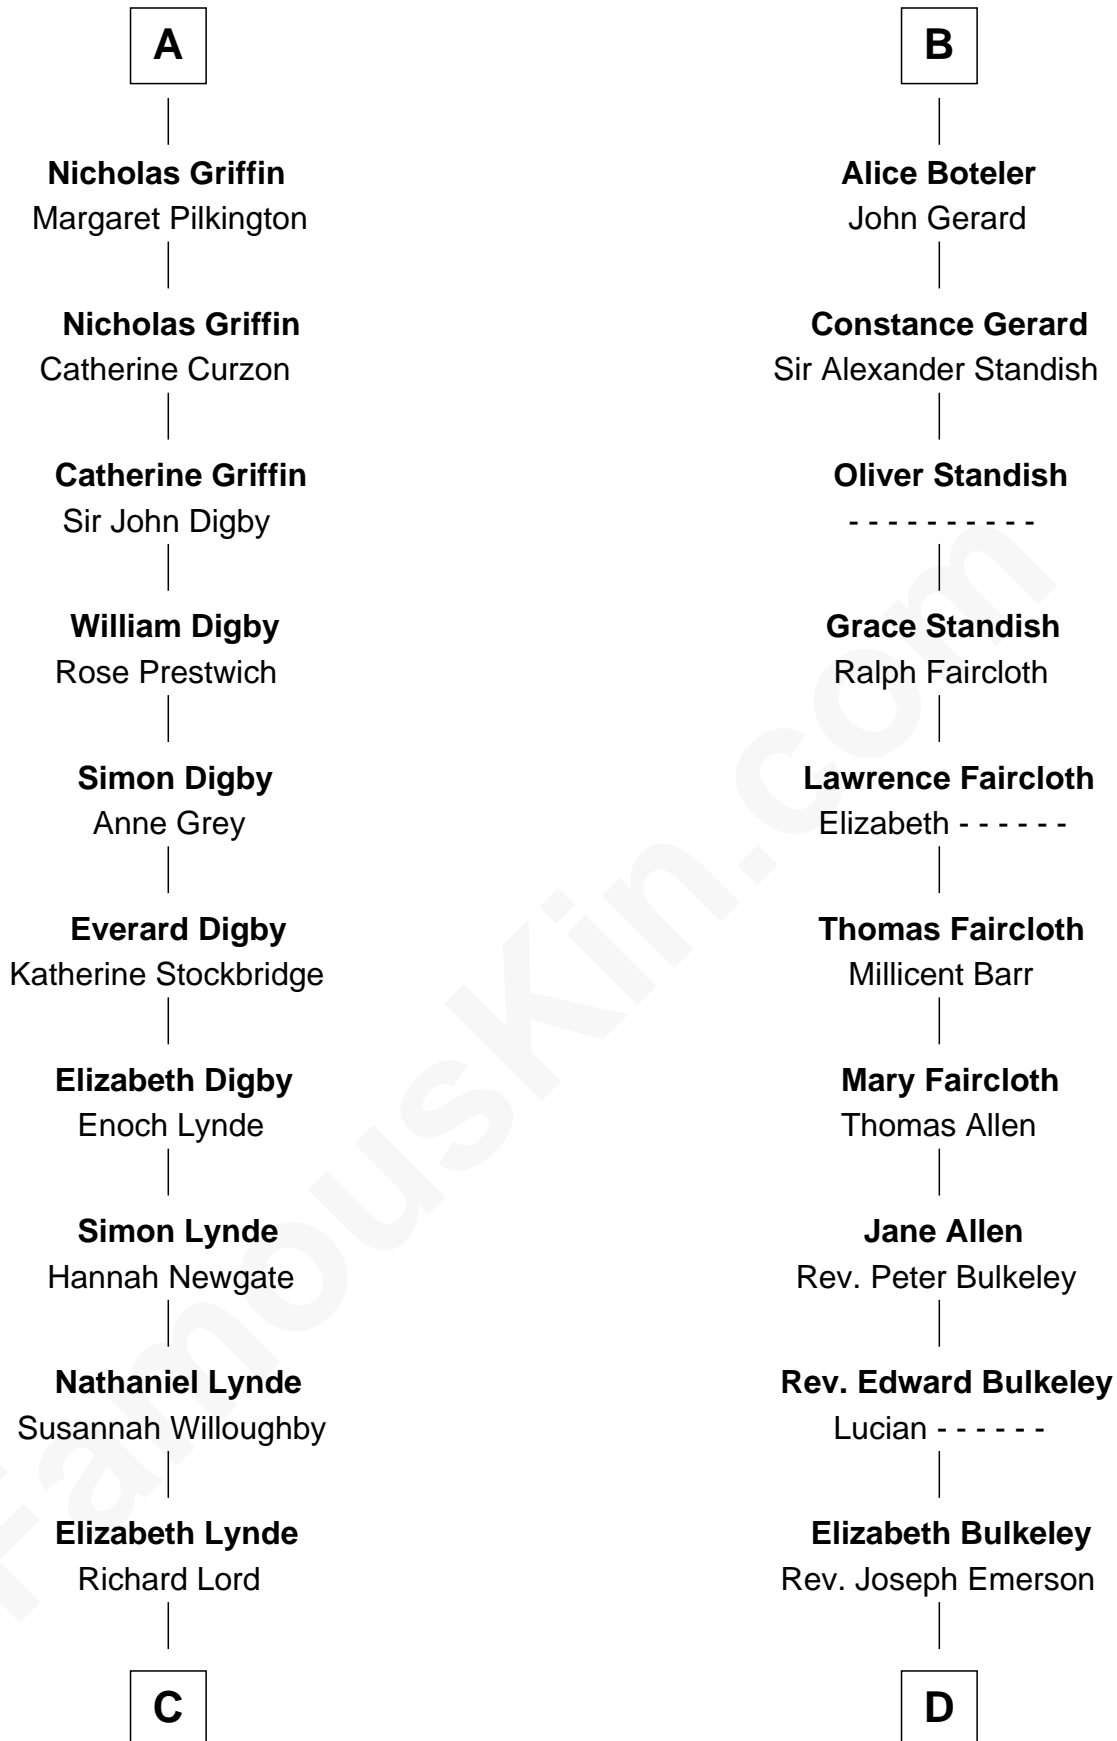

# FamousKin.com Relationship Chart of

**J.P. Morgan**

*American Banker and Art Collector*

21st cousin of

**Ralph Waldo Emerson**

*American Poet*

**Henry of Huntingdon**

Ada de Warenne

**C**

**Lynde Lord**  
Lois Sheldon

**Lynde Lord**  
Mary Lyman

**Mary Sheldon Lord**  
John Pierpont

**Juliet Pierpont**  
Junius Spencer Morgan

**J.P. Morgan**  
*American Banker and Art Collector*

**D**

**Edward Emerson**  
Rebecca Waldo