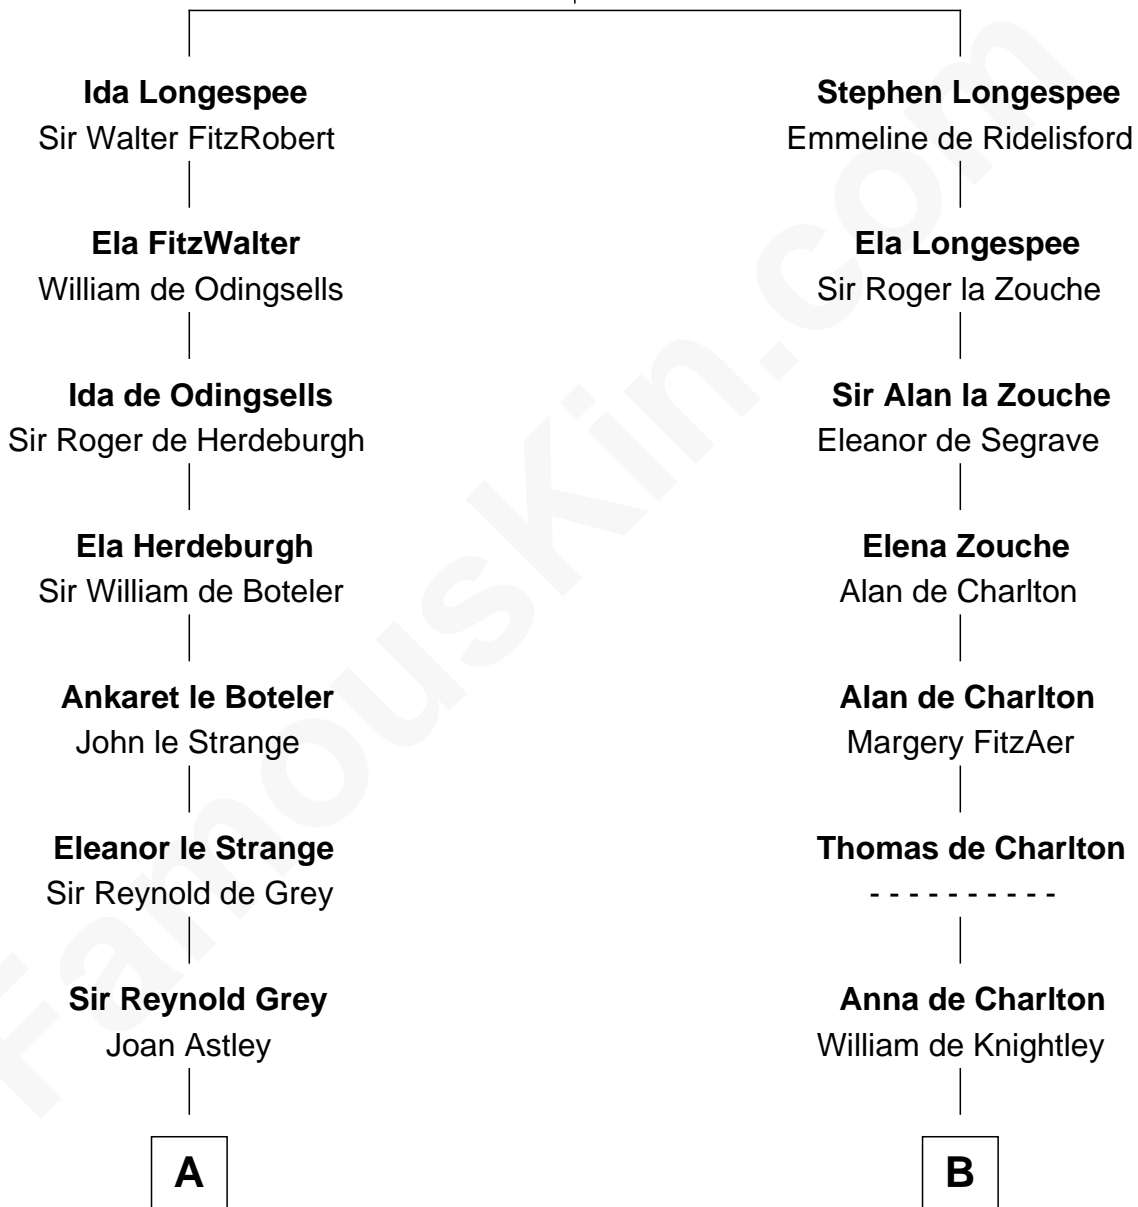

# FamousKin.com Relationship Chart of

**J.P. Morgan**

*American Banker and Art Collector*

20th cousin 1 time removed of

**Ralph Waldo Emerson**

*American Poet*

**Sir William Longespee**

Ela of Salisbury

**C**

**Lynde Lord**  
Lois Sheldon

**Lynde Lord**  
Mary Lyman

**Mary Sheldon Lord**  
John Pierpont

**Juliet Pierpont**  
Junius Spencer Morgan

**J.P. Morgan**  
*American Banker and Art Collector*

**D**

**Rev. Joseph Emerson**  
Mary Moody