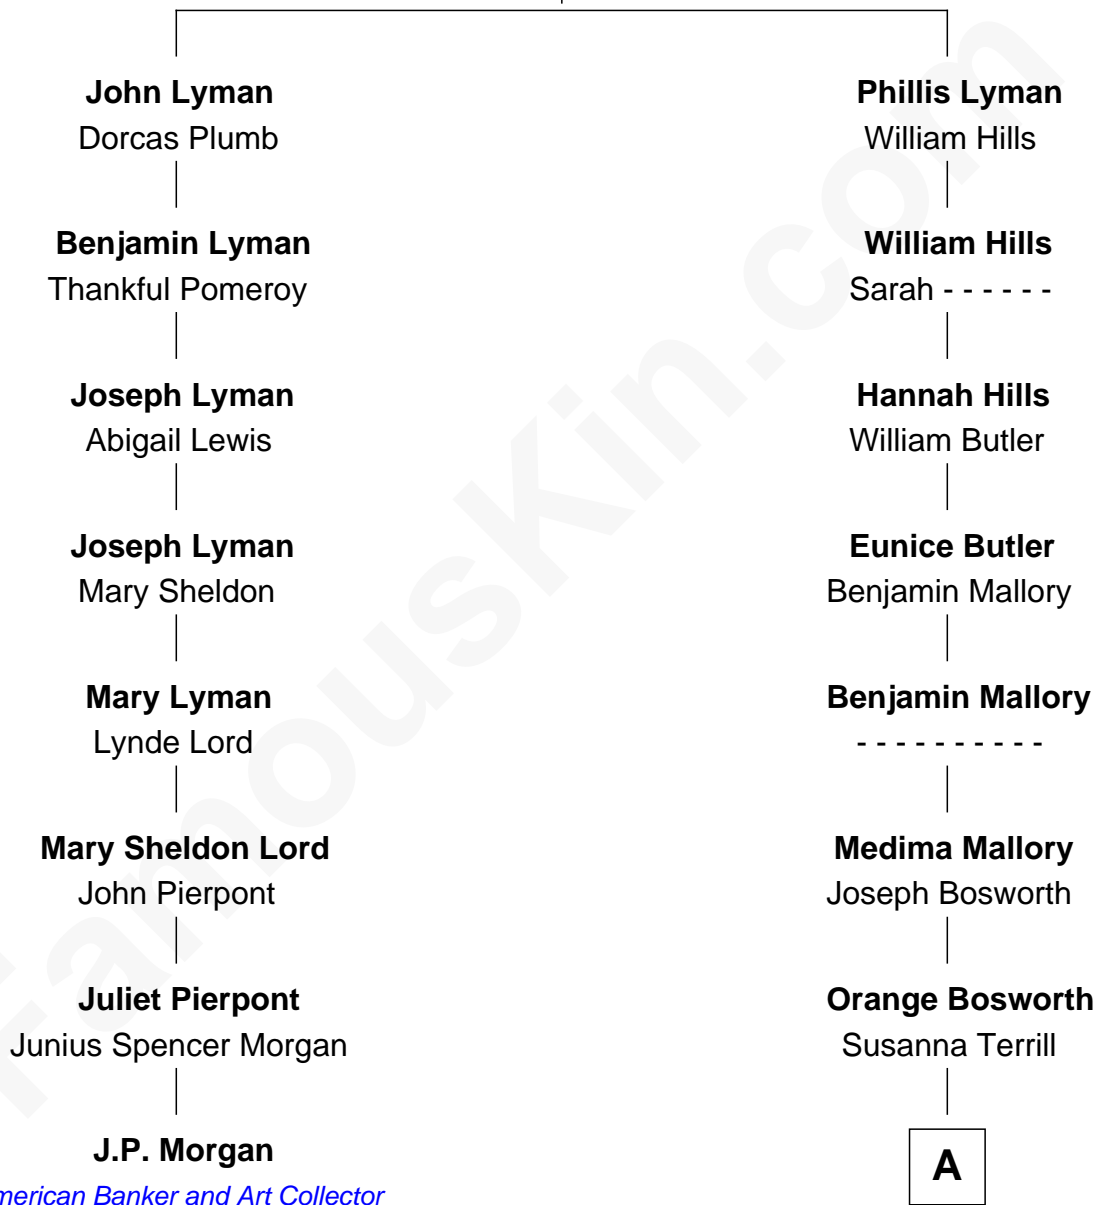

# FamousKin.com Relationship Chart of

**J.P. Morgan**

*American Banker and Art Collector*

7th cousin 6 times removed of

**Sydney Biddle Barrows**

*Mayflower Madam*

**Richard Lyman**

Sarah - - - - -

**A**

—  
**Treat Bosworth**

Anna Camp

—  
**Emma Arabella Bosworth**

Lorenzo Ackley

—  
**Helen Eva Ackley**

William Gildersleeve Parke

—  
**Elizabeth Parke**

Percy Ballantine

—  
**John Boyd Ballantine**

Anne L. Crawford

—  
**Jeannette Ballantine**

Donald Byers Barrows

—  
**Sydney Biddle Barrows**

*Mayflower Madam*