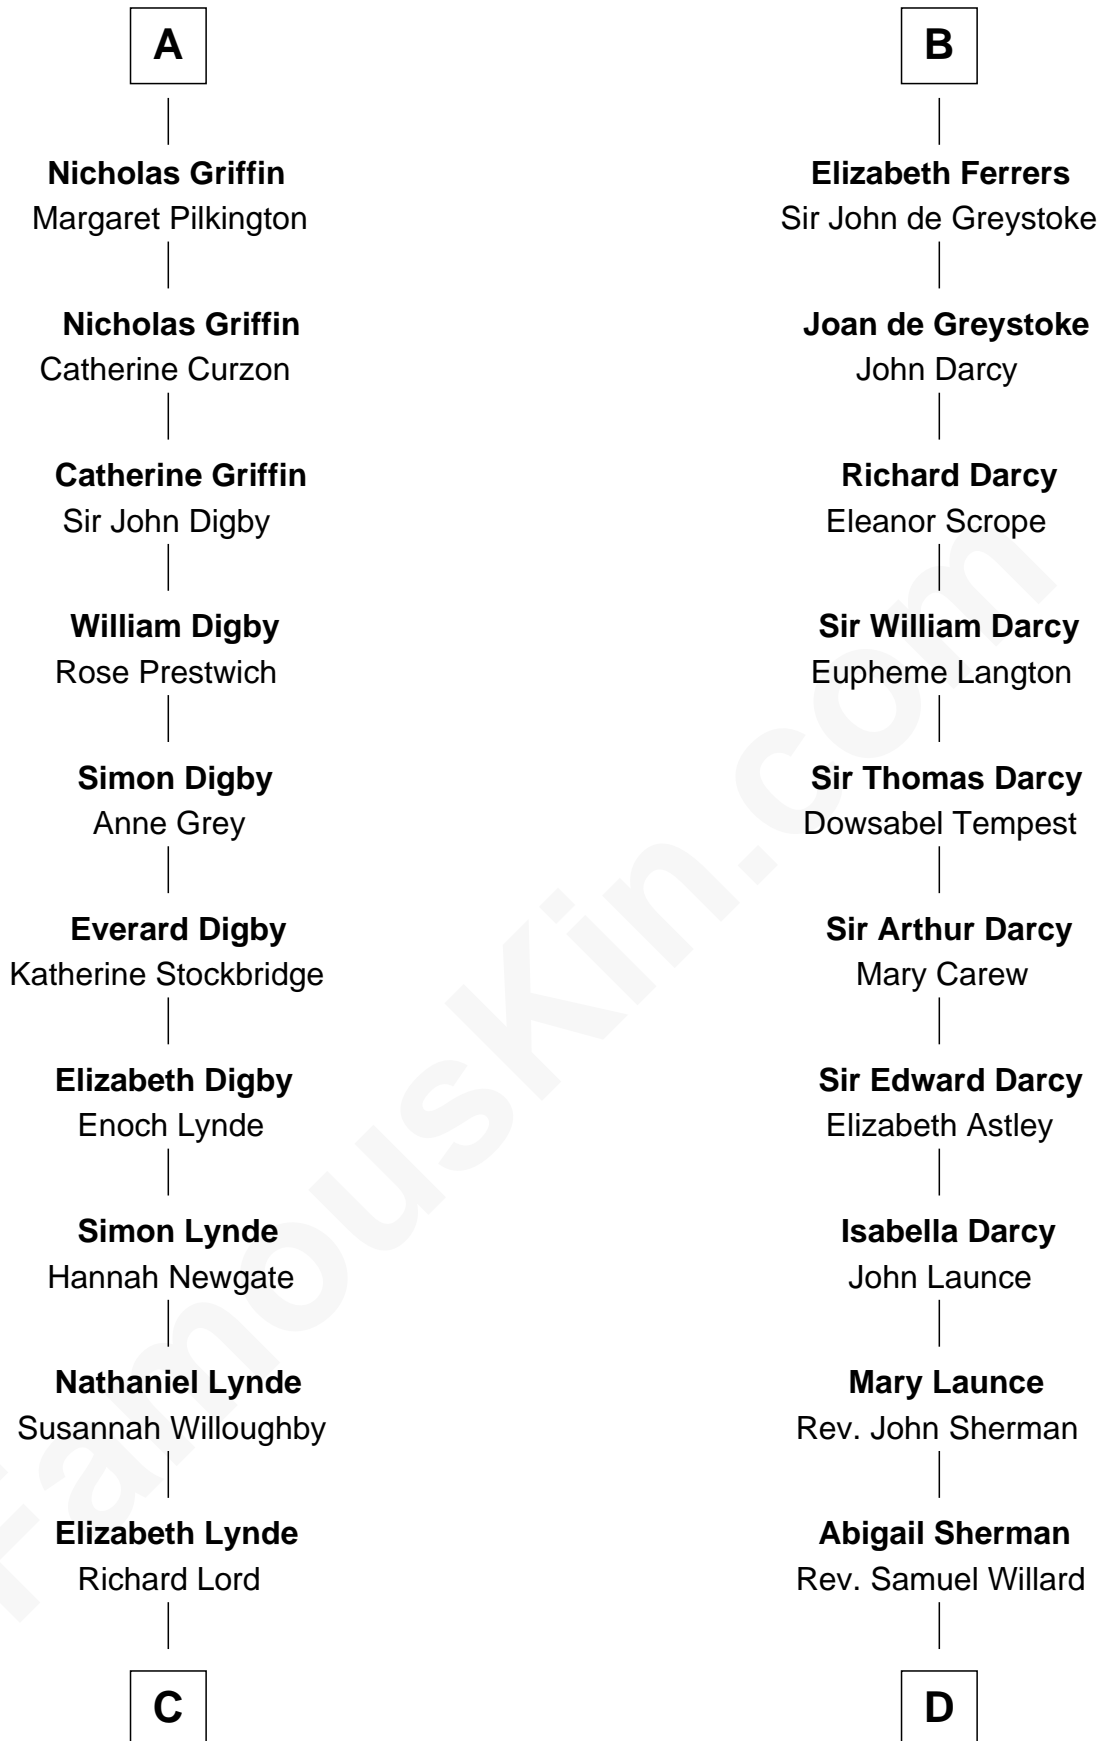

FamousKin.com

Relationship Chart of

J.P. Morgan

American Banker and Art Collector

19th cousin 2 times removed of

Robert Treat Paine

Signer of the Declaration of Independence

C

Lynde Lord
Lois Sheldon

Lynde Lord
Mary Lyman

Mary Sheldon Lord
John Pierpont

Juliet Pierpont
Junius Spencer Morgan

J.P. Morgan
American Banker and Art Collector

D

Abigail Willard
Rev. Samuel Treat

Eunice Treat
Thomas Paine