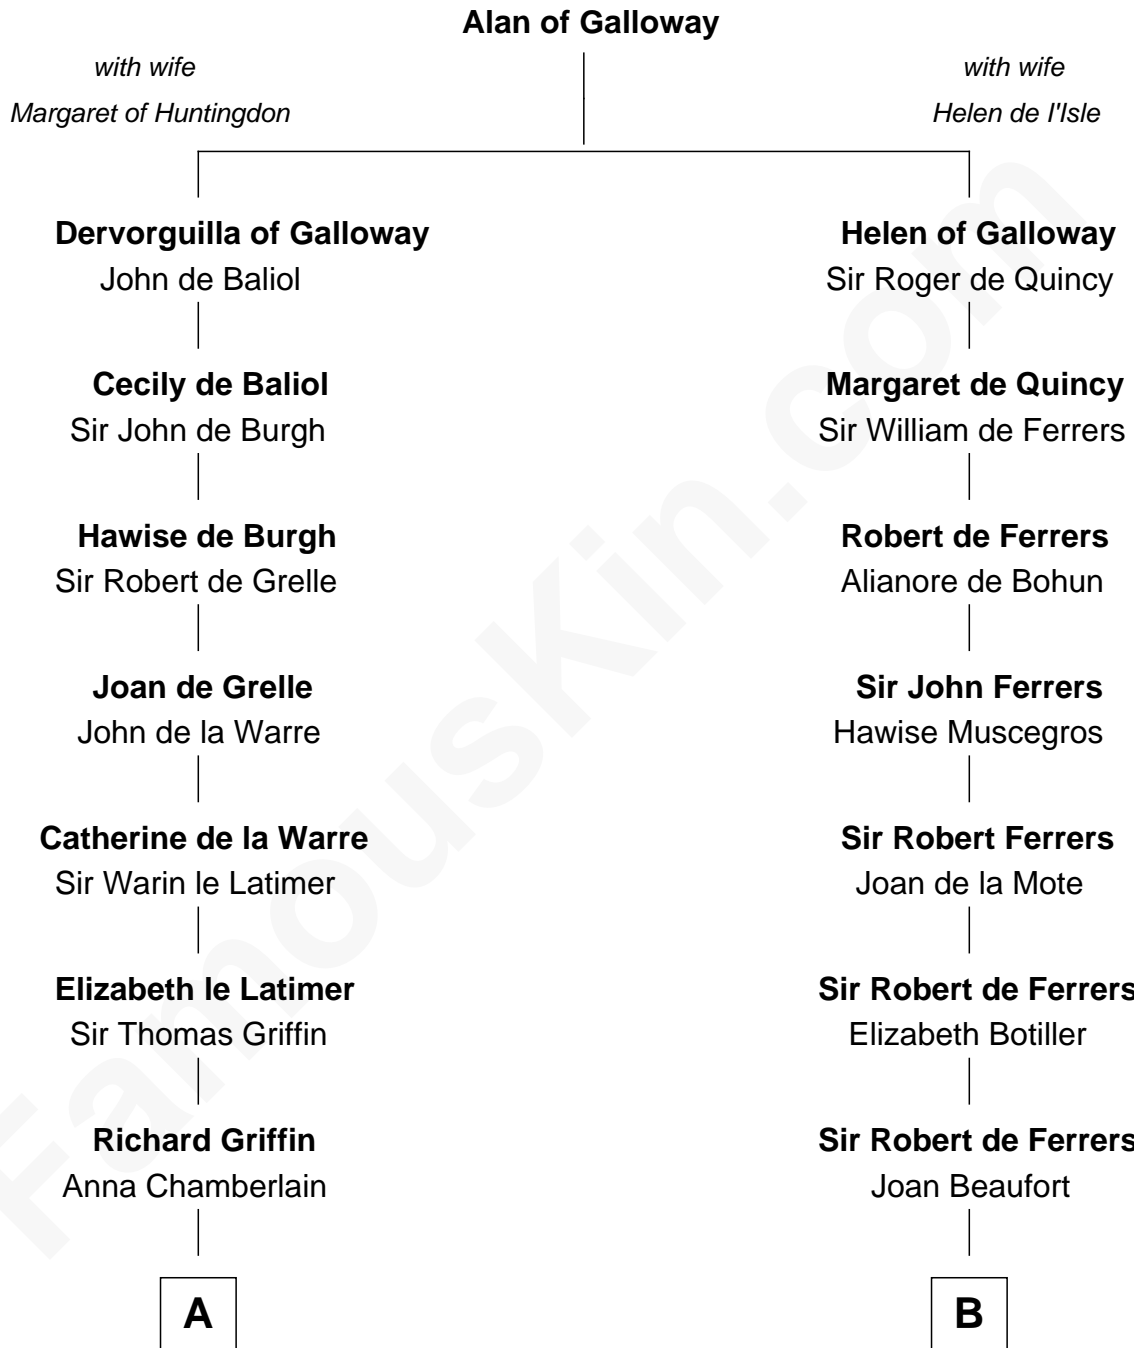

FamousKin.com

Relationship Chart of

J.P. Morgan

American Banker and Art Collector

19th cousin 2 times removed of

Robert Treat Paine

Signer of the Declaration of Independence

C

Lynde Lord
Lois Sheldon

Lynde Lord
Mary Lyman

Mary Sheldon Lord
John Pierpont

Juliet Pierpont
Junius Spencer Morgan

J.P. Morgan
American Banker and Art Collector

D

Abigail Willard
Rev. Samuel Treat

Eunice Treat
Thomas Paine