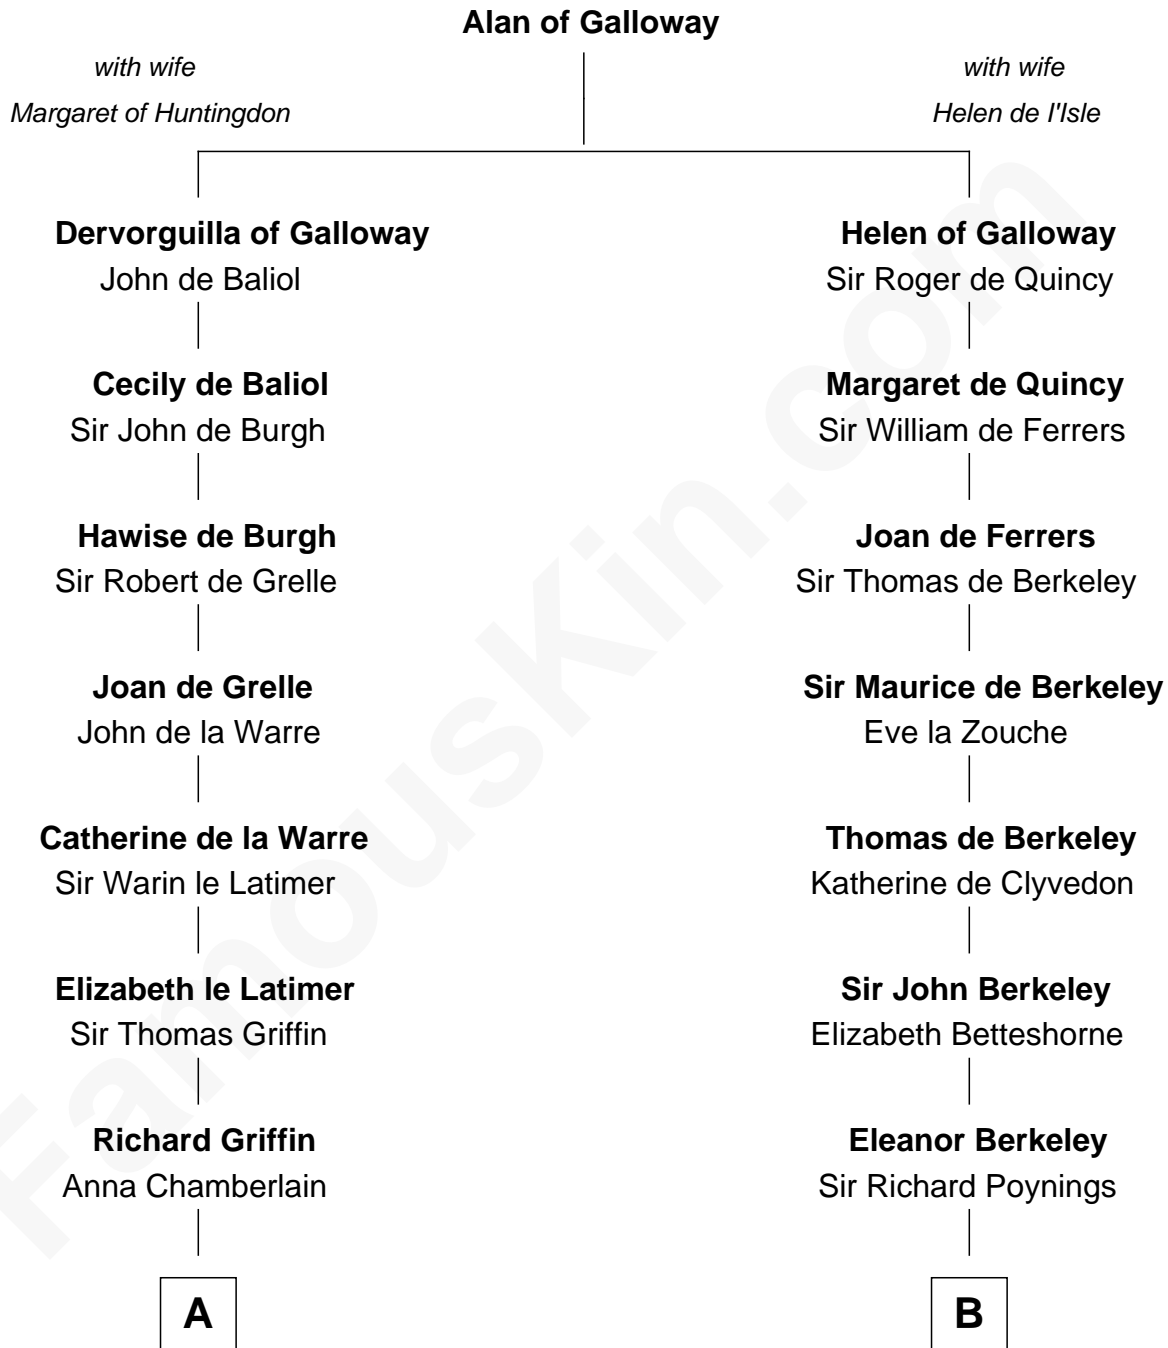

## Relationship Chart of

### J.P. Morgan

American Banker and Art Collector

17th cousin 4 times removed of

### Thomas Nelson

Signer of the Declaration of Independence

**C**

—  
**Lynde Lord**  
Lois Sheldon

—  
**Lynde Lord**  
Mary Lyman

—  
**Mary Sheldon Lord**  
John Pierpont

—  
**Juliet Pierpont**  
Junius Spencer Morgan