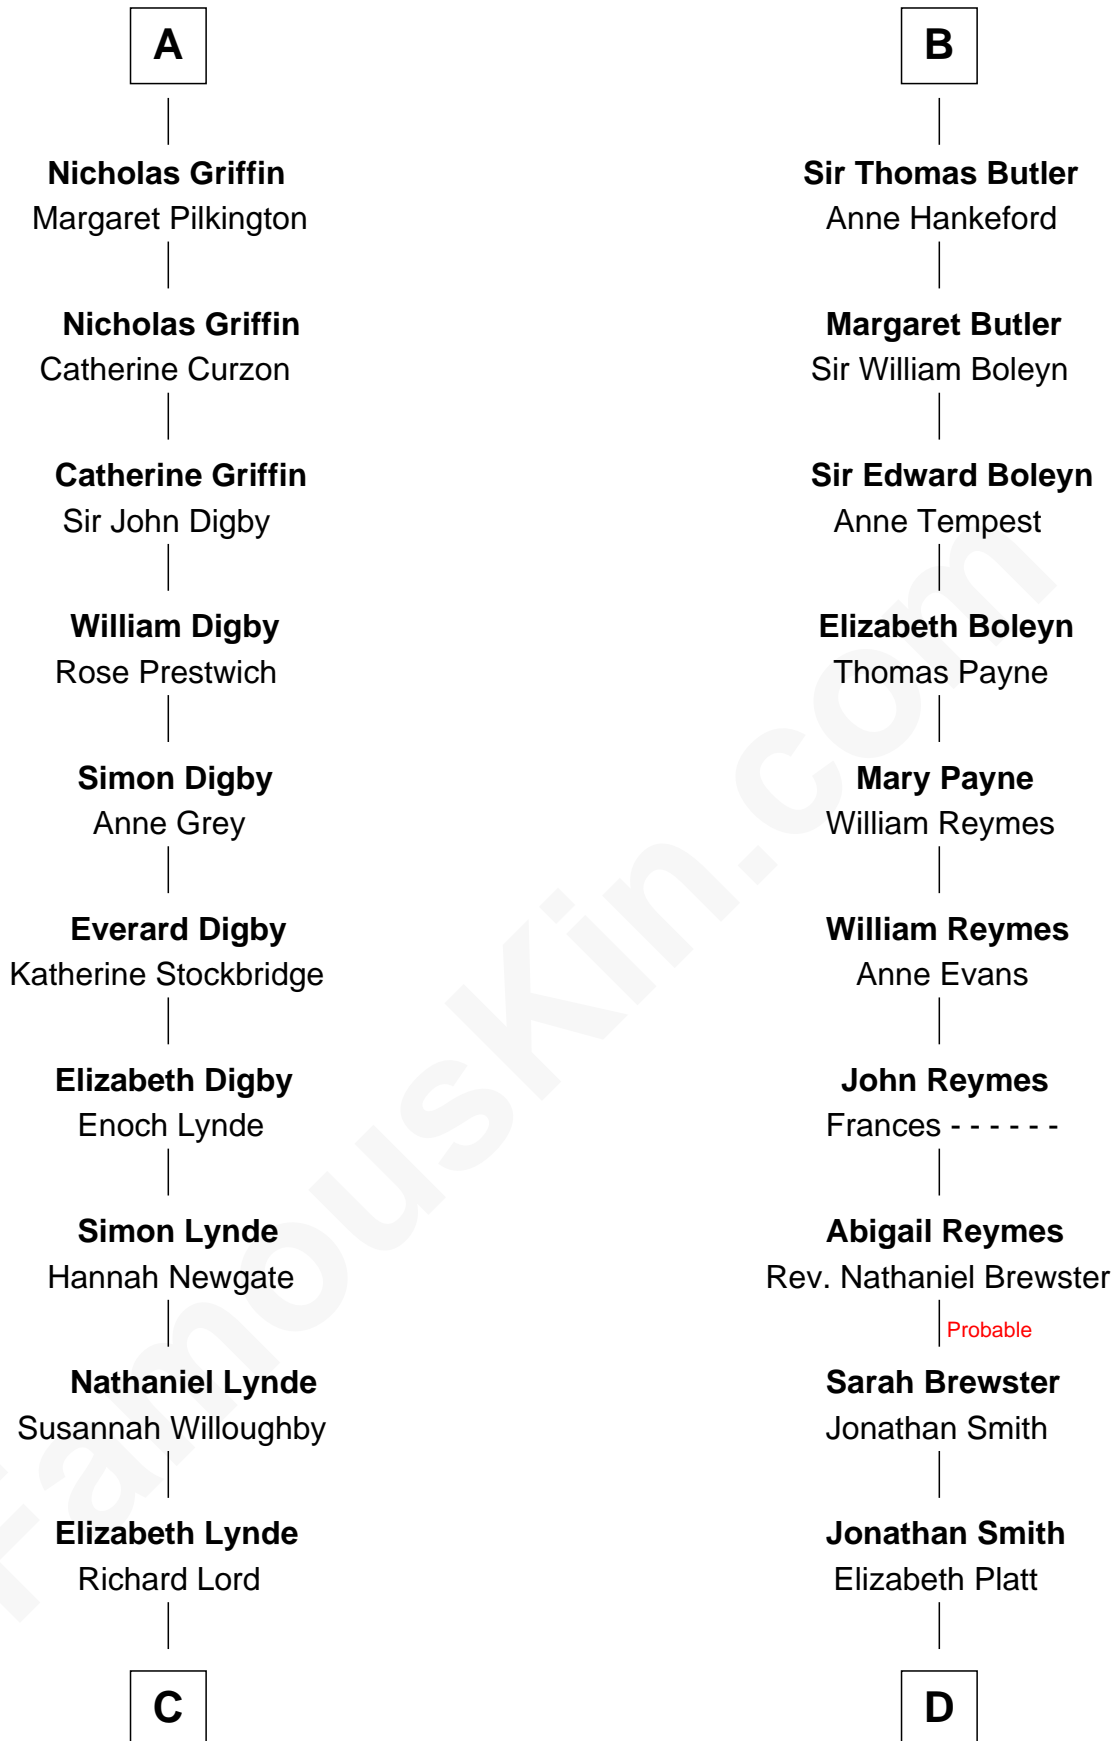

FamousKin.com Relationship Chart of

J.P. Morgan

American Banker and Art Collector

18th cousin 3 times removed of

William Floyd

Signer of the Declaration of Independence

Roger le Bigod

Ida de Tony

Margaret le Bigod
Sir William de Hastings

Sir Henry de Hastings
Ada of Huntingdon

Sir Henry de Hastings
Joan de Cantilupe

Lora de Hastings
Thomas Latimer

Sir Warin le Latimer
Catherine de la Warre

Elizabeth le Latimer
Sir Thomas Griffin

Richard Griffin
Anna Chamberlain

A

Hugh le Bigod
Maud Marshal

Isabel le Bigod
Sir John FitzGeoffrey

Maud FitzJohn
William de Beauchamp

Guy de Beauchamp
Alice de Toeni

Sir Thomas de Beauchamp
Katherine de Mortimer

Sir William Beauchamp
Joan Fitzalan

Joan Beauchamp
James Butler

B

C

Lynde Lord
Lois Sheldon

Lynde Lord
Mary Lyman

Mary Sheldon Lord
John Pierpont

Juliet Pierpont
Junius Spencer Morgan