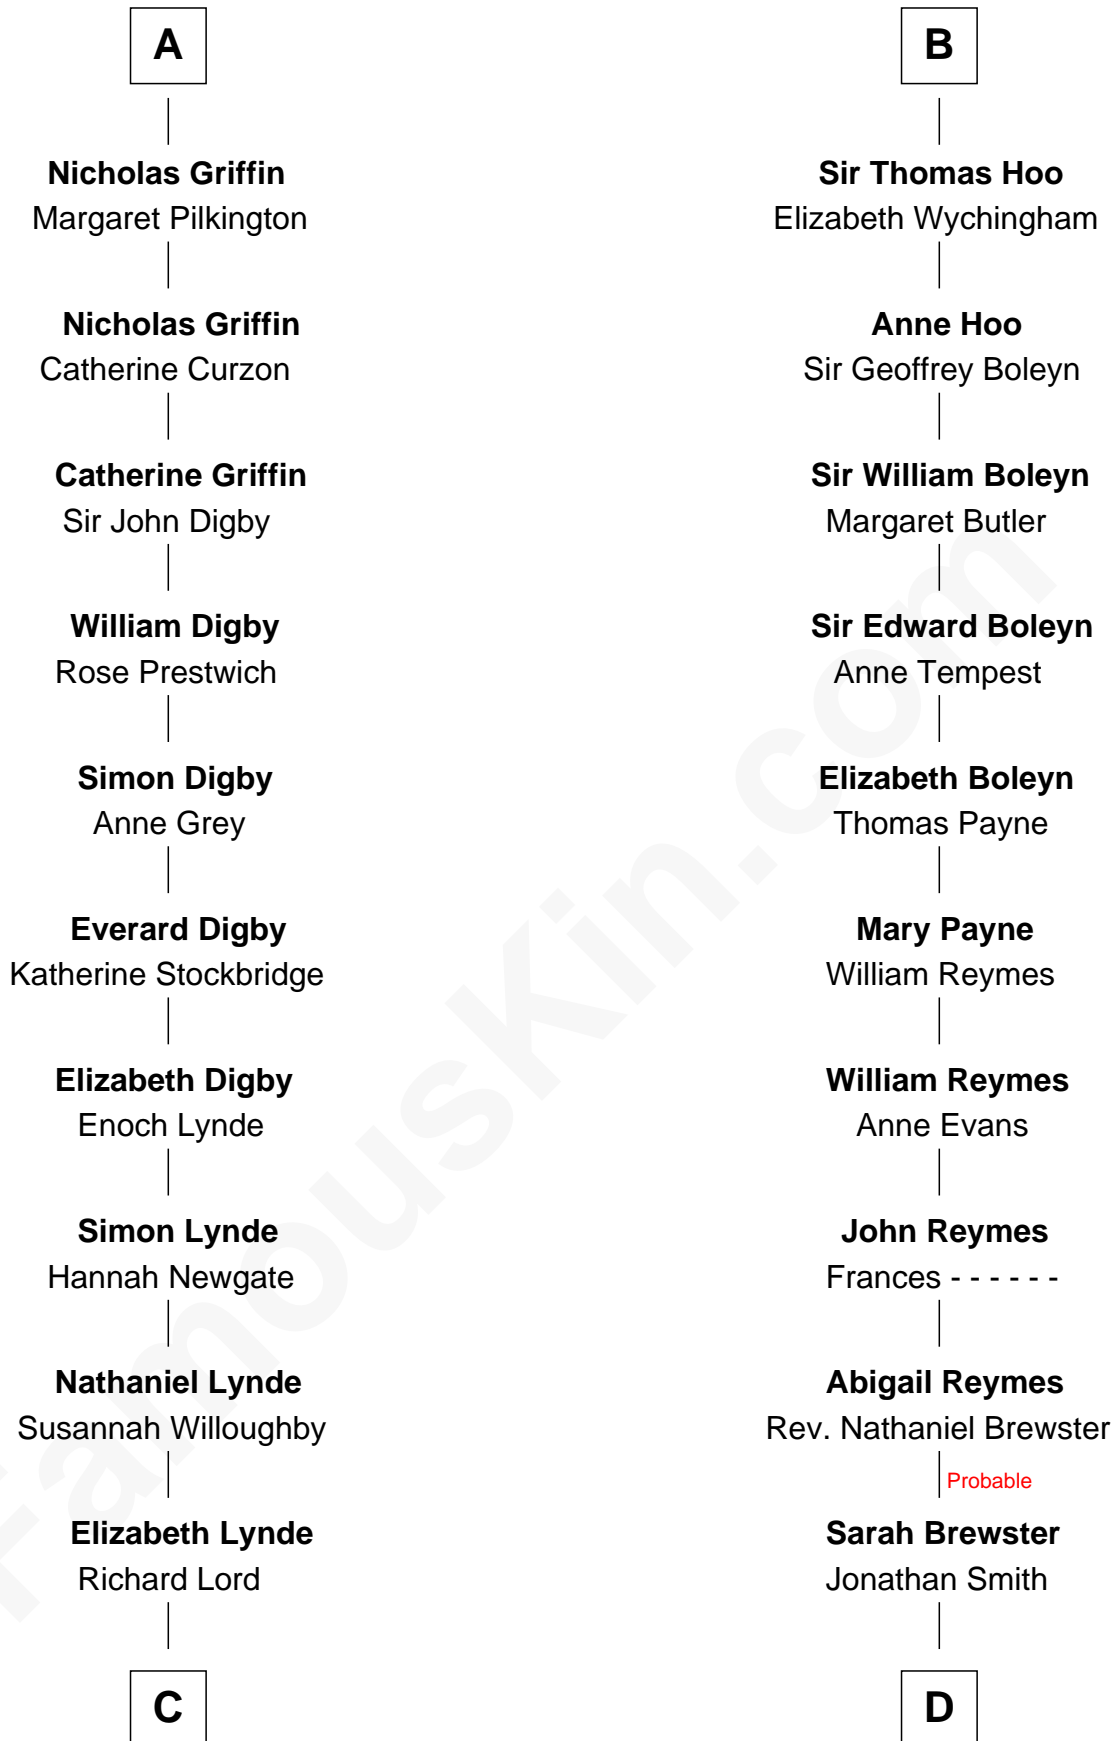

FamousKin.com Relationship Chart of

J.P. Morgan

American Banker and Art Collector

19th cousin 2 times removed of

William Floyd

Signer of the Declaration of Independence

Hugh de Kevelioc
Bertrade de Montfort

C

Lynde Lord
Lois Sheldon

Lynde Lord
Mary Lyman

Mary Sheldon Lord
John Pierpont

Juliet Pierpont
Junius Spencer Morgan

J.P. Morgan
American Banker and Art Collector

D

Jonathan Smith
Elizabeth Platt

Tabitha Smith
Nicholl Floyd

William Floyd
Signer of Declaration of Independence