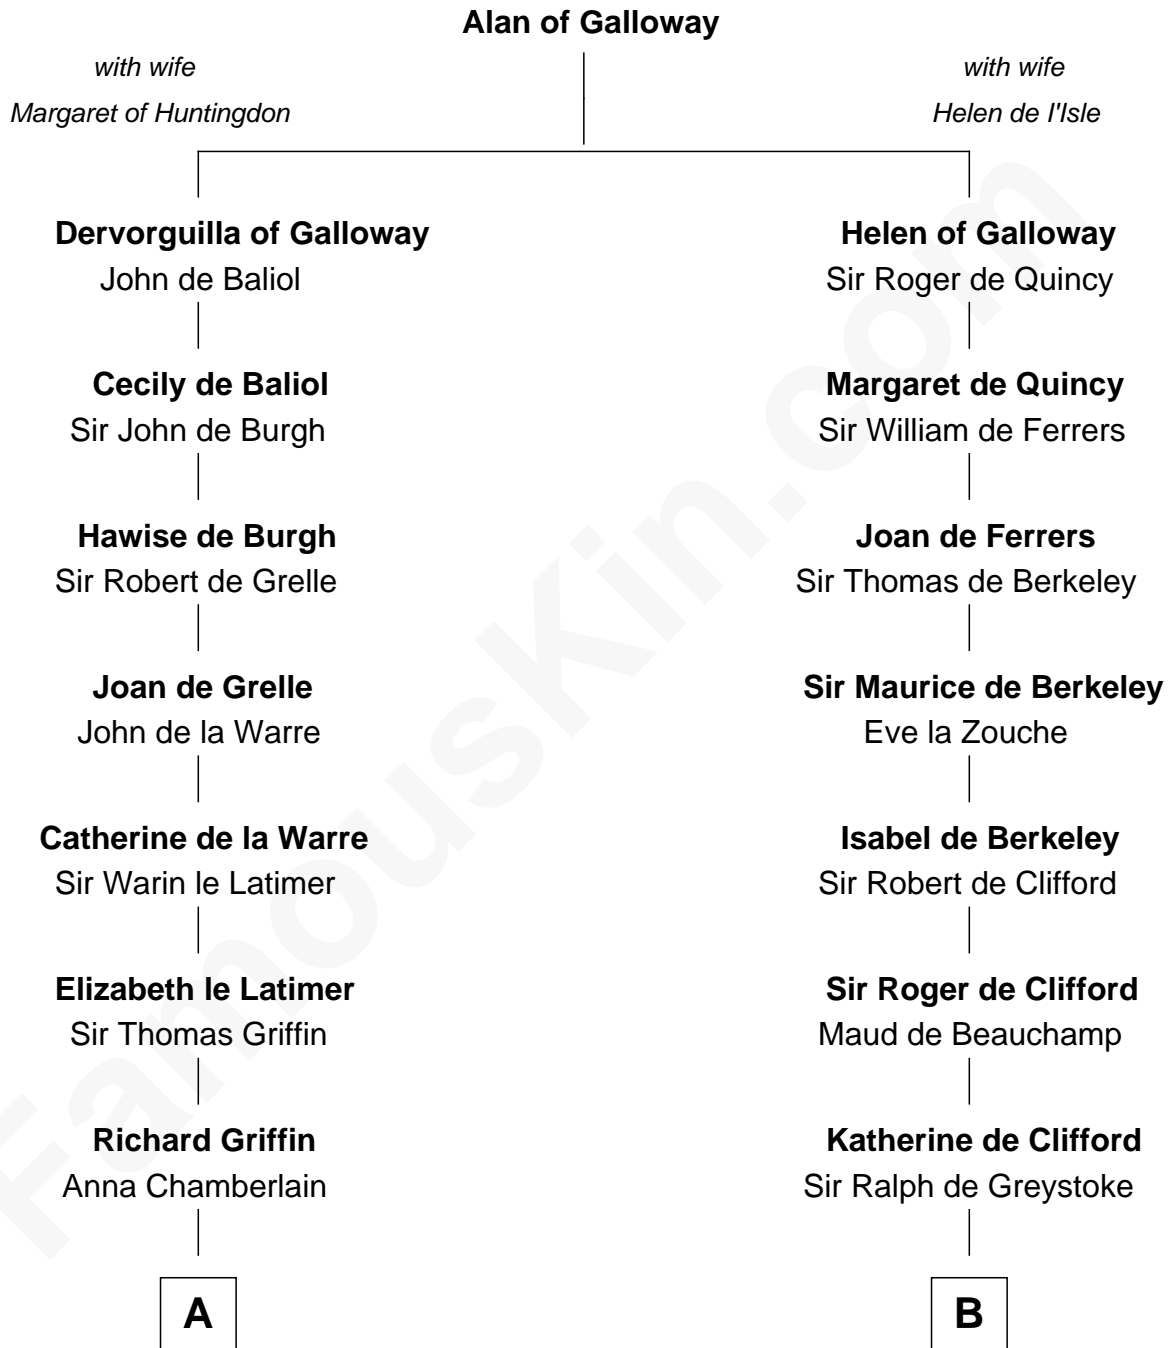

FamousKin.com Relationship Chart of

J.P. Morgan

American Banker and Art Collector

20th cousin 1 time removed of

William Floyd

Signer of the Declaration of Independence

C

Lynde Lord
Lois Sheldon

Lynde Lord
Mary Lyman

Mary Sheldon Lord
John Pierpont

Juliet Pierpont
Junius Spencer Morgan

J.P. Morgan
American Banker and Art Collector

D

Sarah Brewster
Jonathan Smith

Jonathan Smith
Elizabeth Platt

Tabitha Smith
Nicholl Floyd