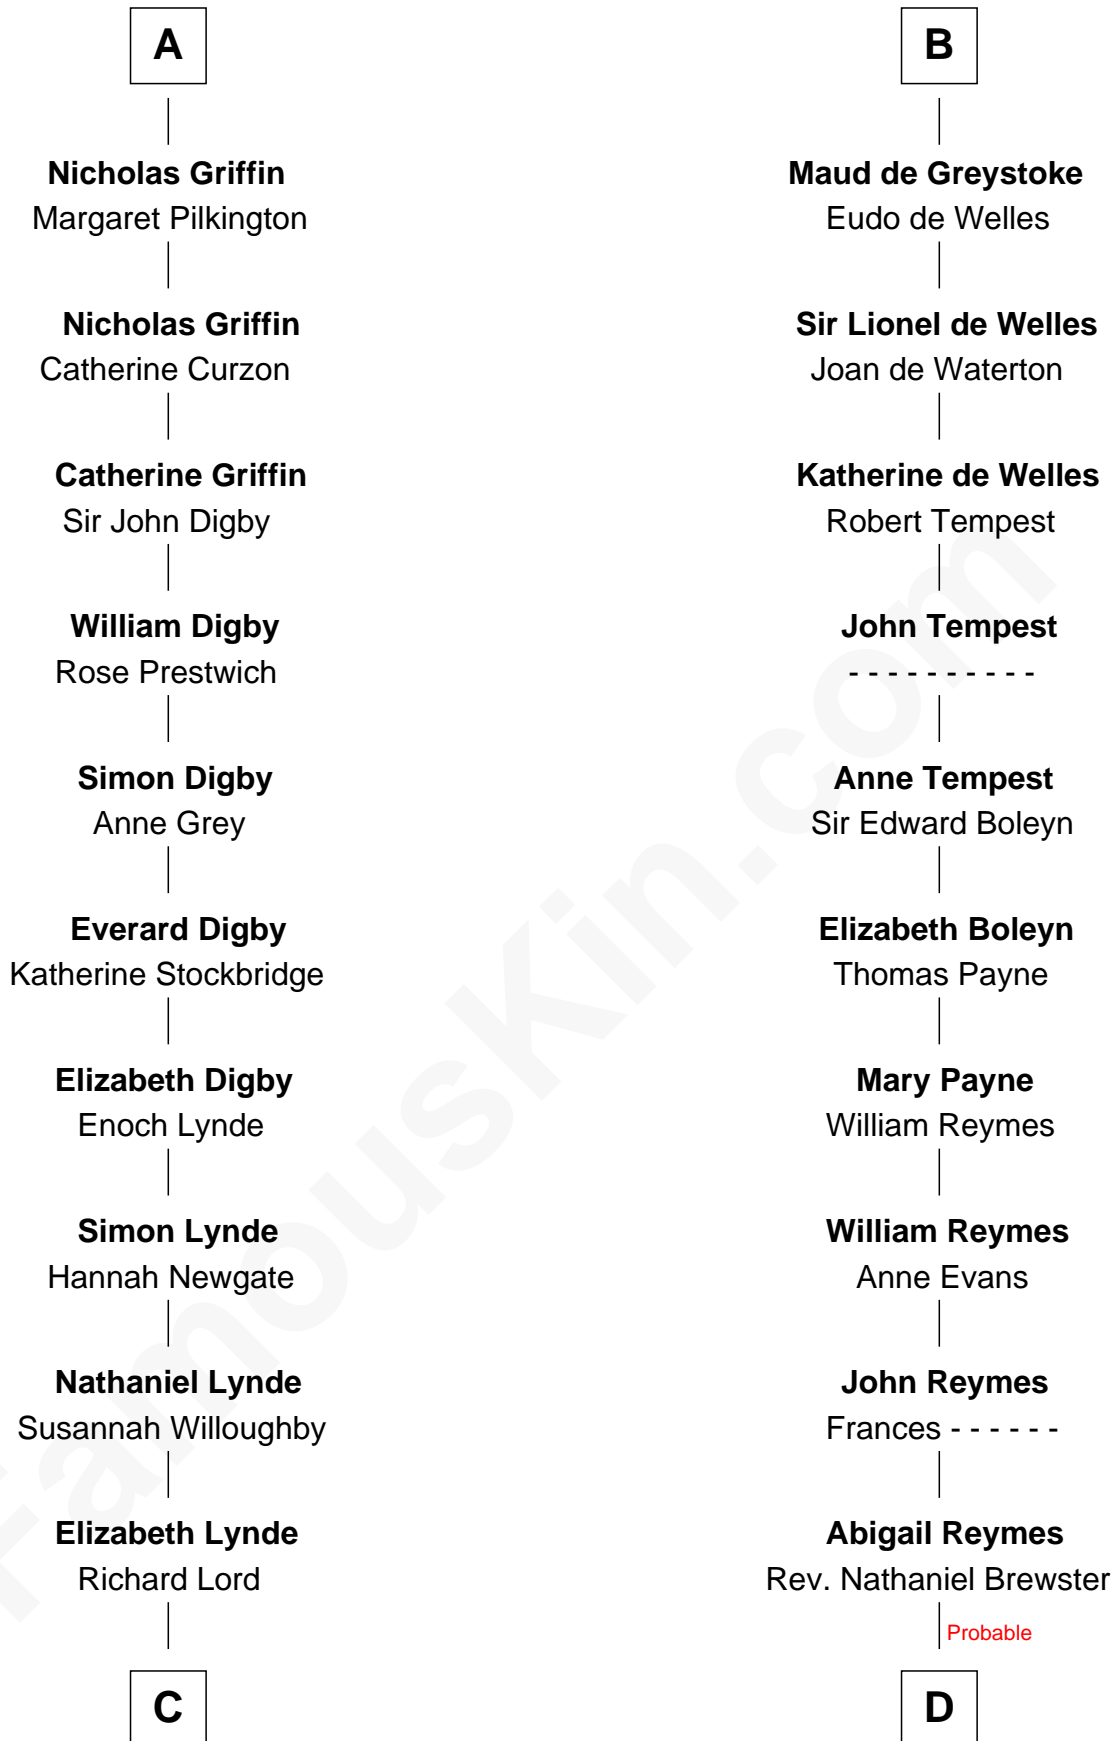

FamousKin.com Relationship Chart of

J.P. Morgan

American Banker and Art Collector

20th cousin 1 time removed of

William Floyd

Signer of the Declaration of Independence

C

Lynde Lord
Lois Sheldon

Lynde Lord
Mary Lyman

Mary Sheldon Lord
John Pierpont

Juliet Pierpont
Junius Spencer Morgan

J.P. Morgan
American Banker and Art Collector

D

Sarah Brewster
Jonathan Smith

Jonathan Smith
Elizabeth Platt

Tabitha Smith
Nicholl Floyd