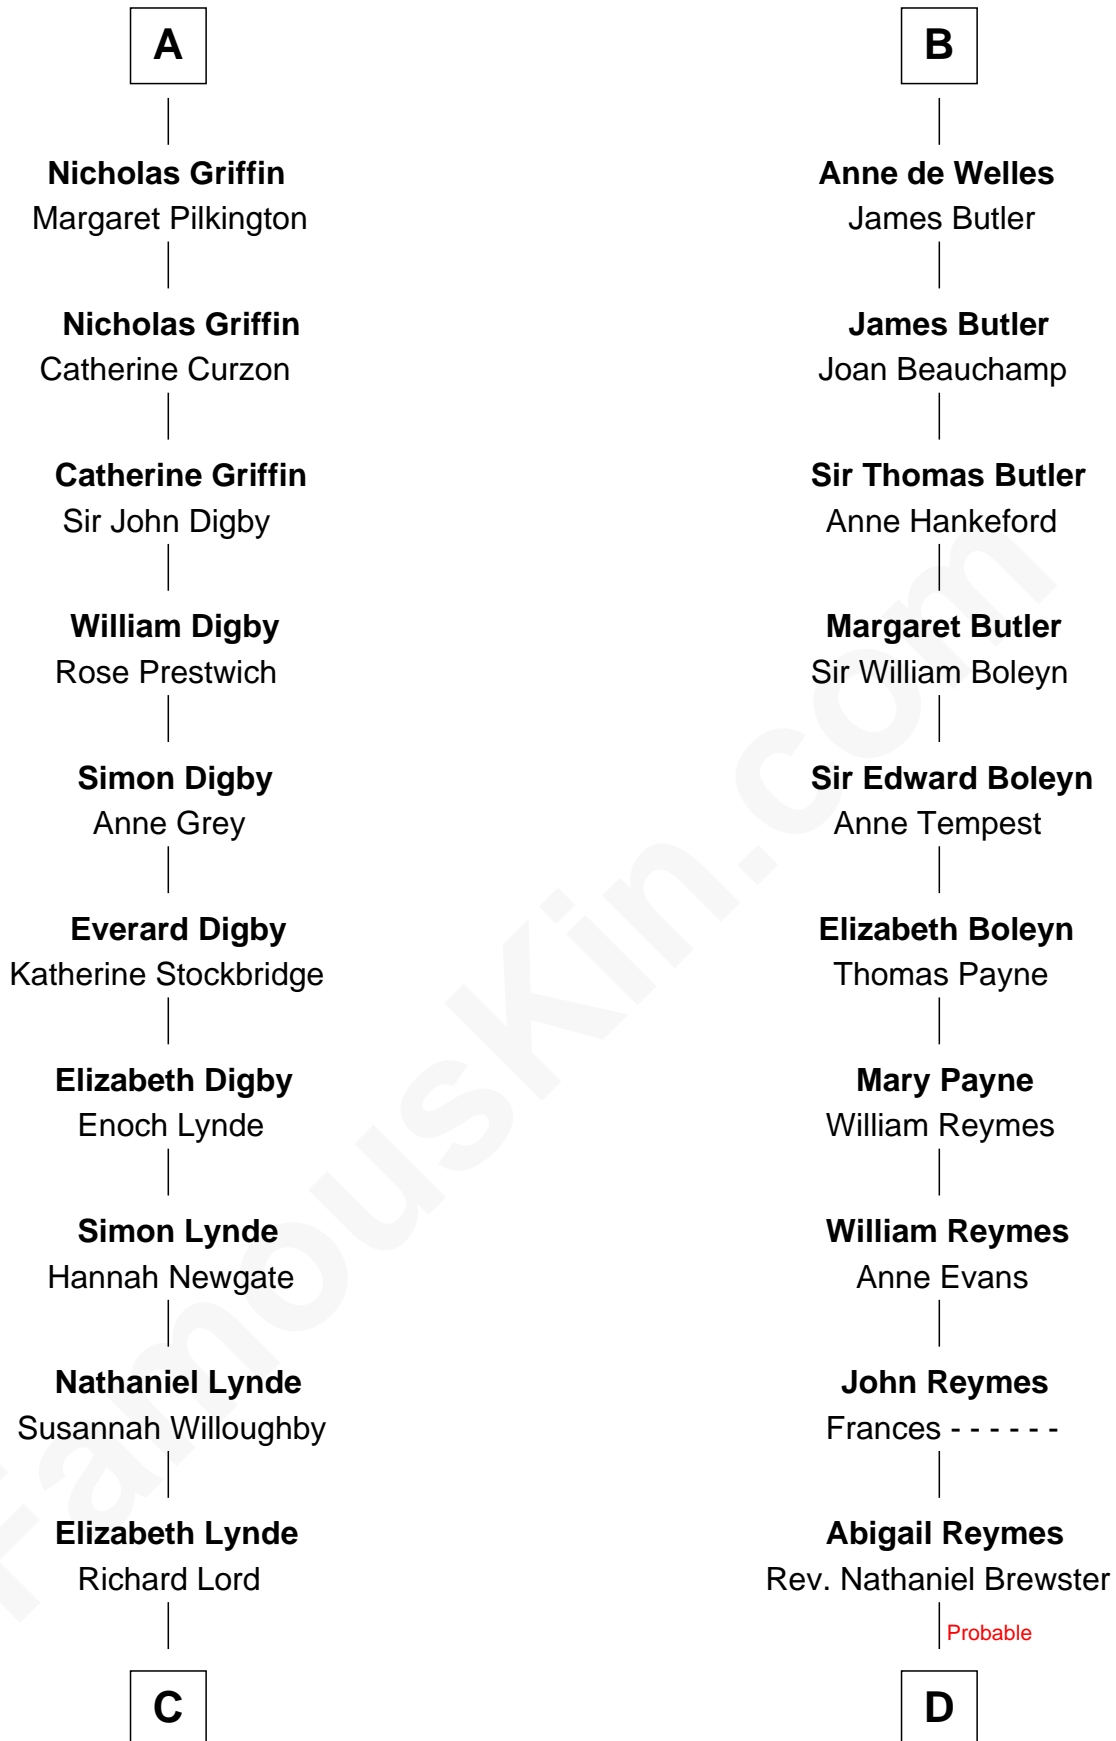

# FamousKin.com Relationship Chart of

**J.P. Morgan**

*American Banker and Art Collector*

20th cousin 1 time removed of

**William Floyd**

*Signer of the Declaration of Independence*

**Henry of Huntingdon**

Ada de Warenne

**C**

**Lynde Lord**  
Lois Sheldon

**Lynde Lord**  
Mary Lyman

**Mary Sheldon Lord**  
John Pierpont

**Juliet Pierpont**  
Junius Spencer Morgan

**J.P. Morgan**  
*American Banker and Art Collector*

**D**

**Sarah Brewster**  
Jonathan Smith

**Jonathan Smith**  
Elizabeth Platt

**Tabitha Smith**  
Nicholl Floyd

**William Floyd**  
*Signer of Declaration of Independence*