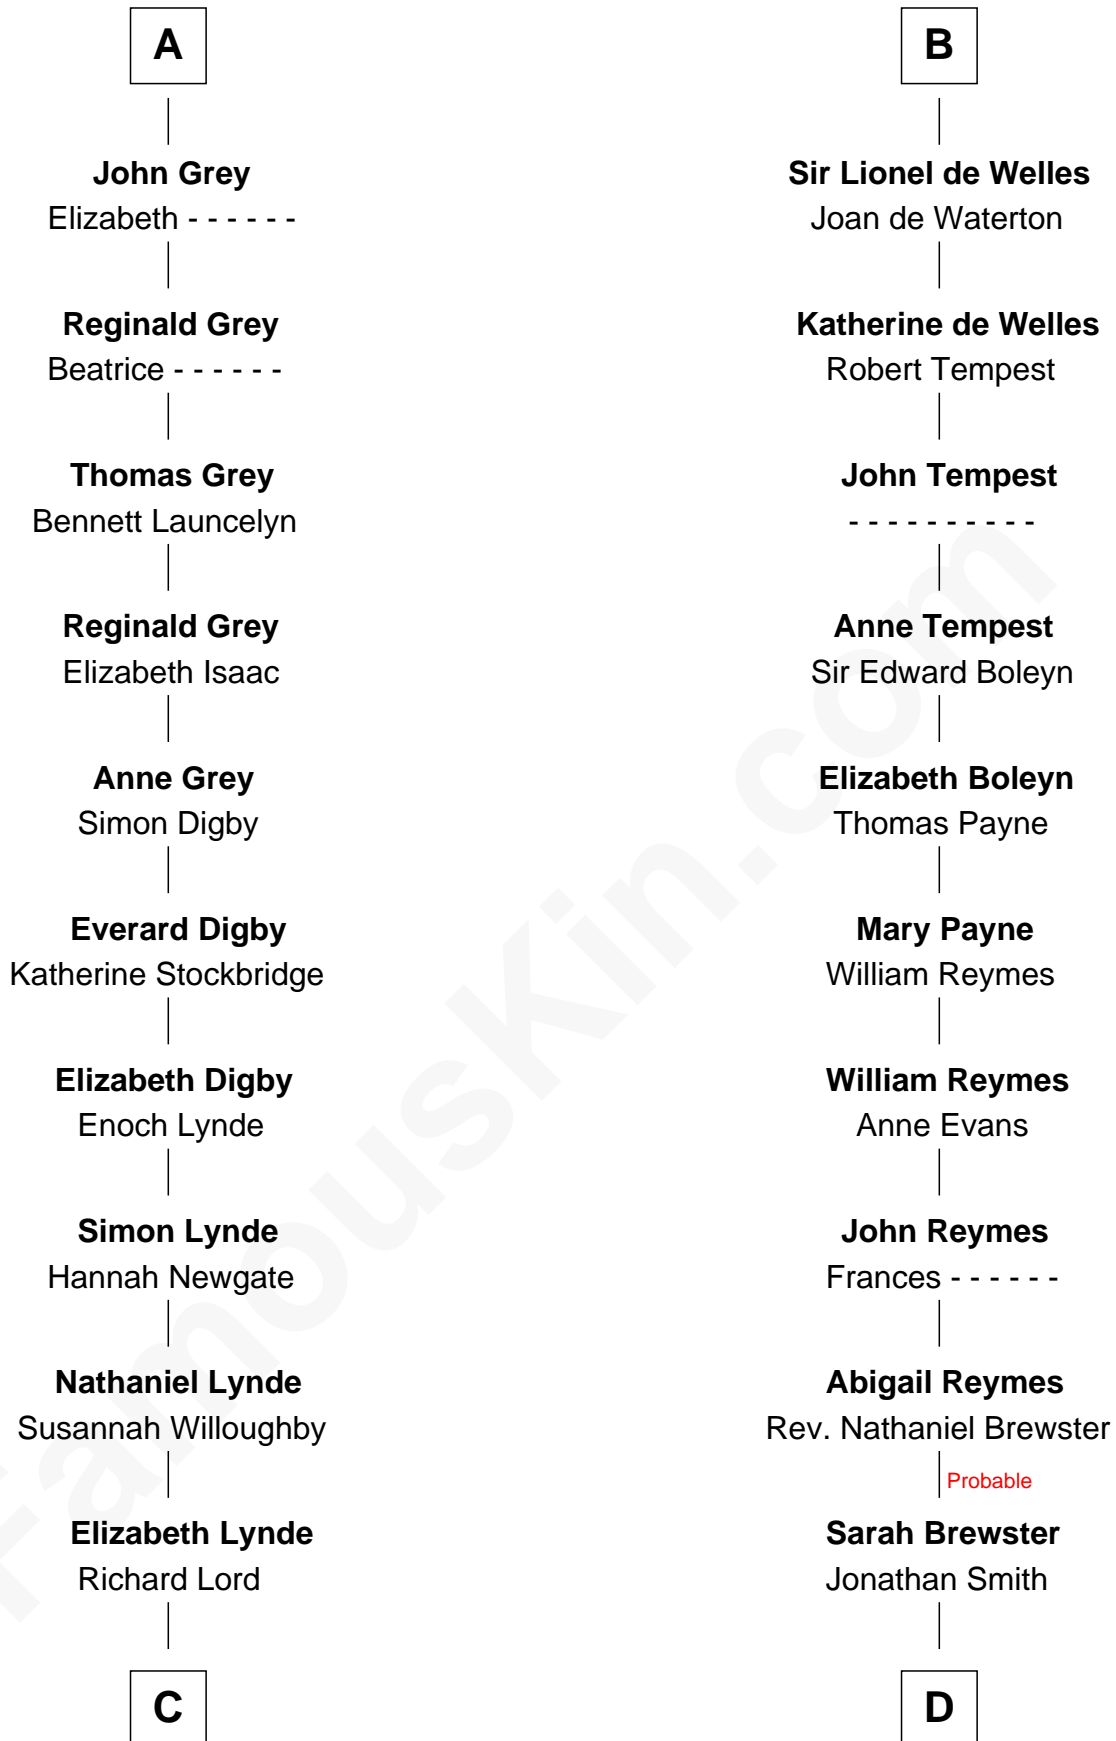

# FamousKin.com Relationship Chart of

**J.P. Morgan**

*American Banker and Art Collector*

19th cousin 2 times removed of

**William Floyd**

*Signer of the Declaration of Independence*

**Sir William Longespee**

Ela of Salisbury

**C**

**Lynde Lord**  
Lois Sheldon

**Lynde Lord**  
Mary Lyman

**Mary Sheldon Lord**  
John Pierpont

**Juliet Pierpont**  
Junius Spencer Morgan

**J.P. Morgan**  
*American Banker and Art Collector*

**D**

**Jonathan Smith**  
Elizabeth Platt

**Tabitha Smith**  
Nicholl Floyd

**William Floyd**  
*Signer of Declaration of Independence*

FamousKin.com