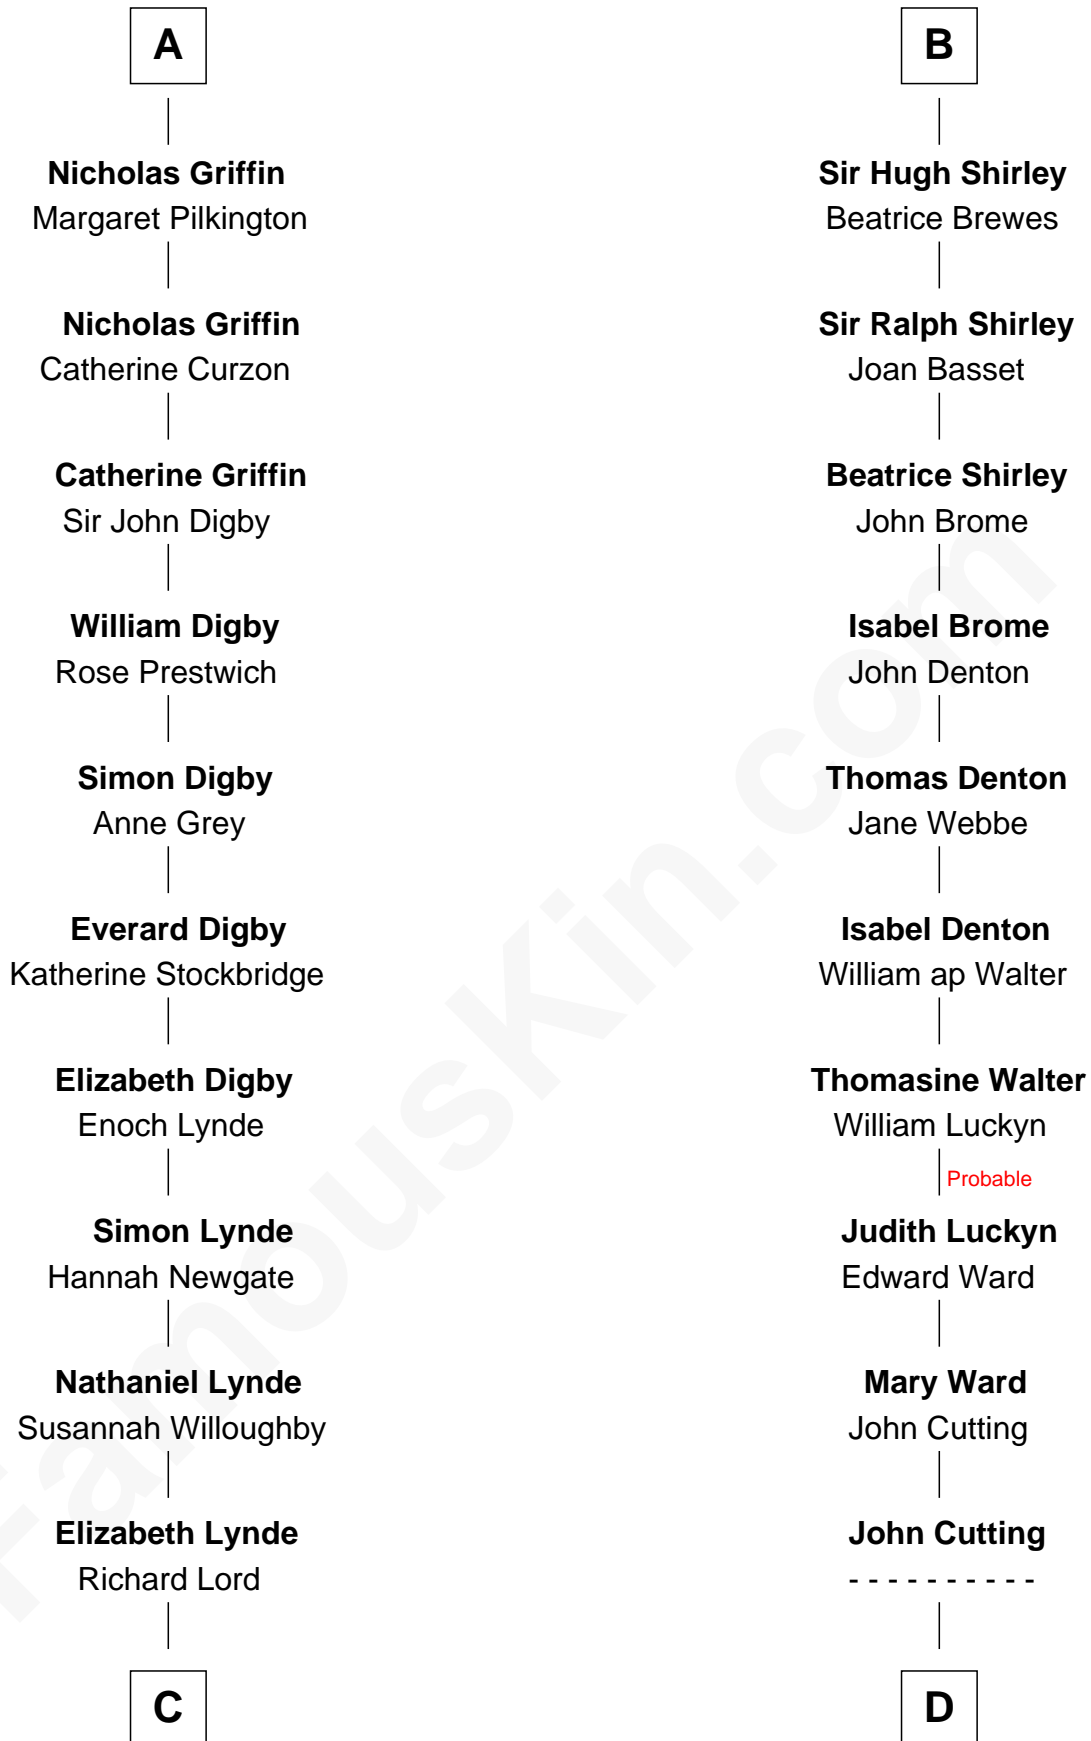

FamousKin.com Relationship Chart of

J.P. Morgan

American Banker and Art Collector

21st cousin of

Nathan Hale

America's First Spy

C

Lynde Lord
Lois Sheldon

Lynde Lord
Mary Lyman

Mary Sheldon Lord
John Pierpont

Juliet Pierpont
Junius Spencer Morgan

J.P. Morgan
American Banker and Art Collector

D

Mary Cutting
Samuel Moody

John Moody
Hannah Dole

Apphia Moody
Samuel Hale