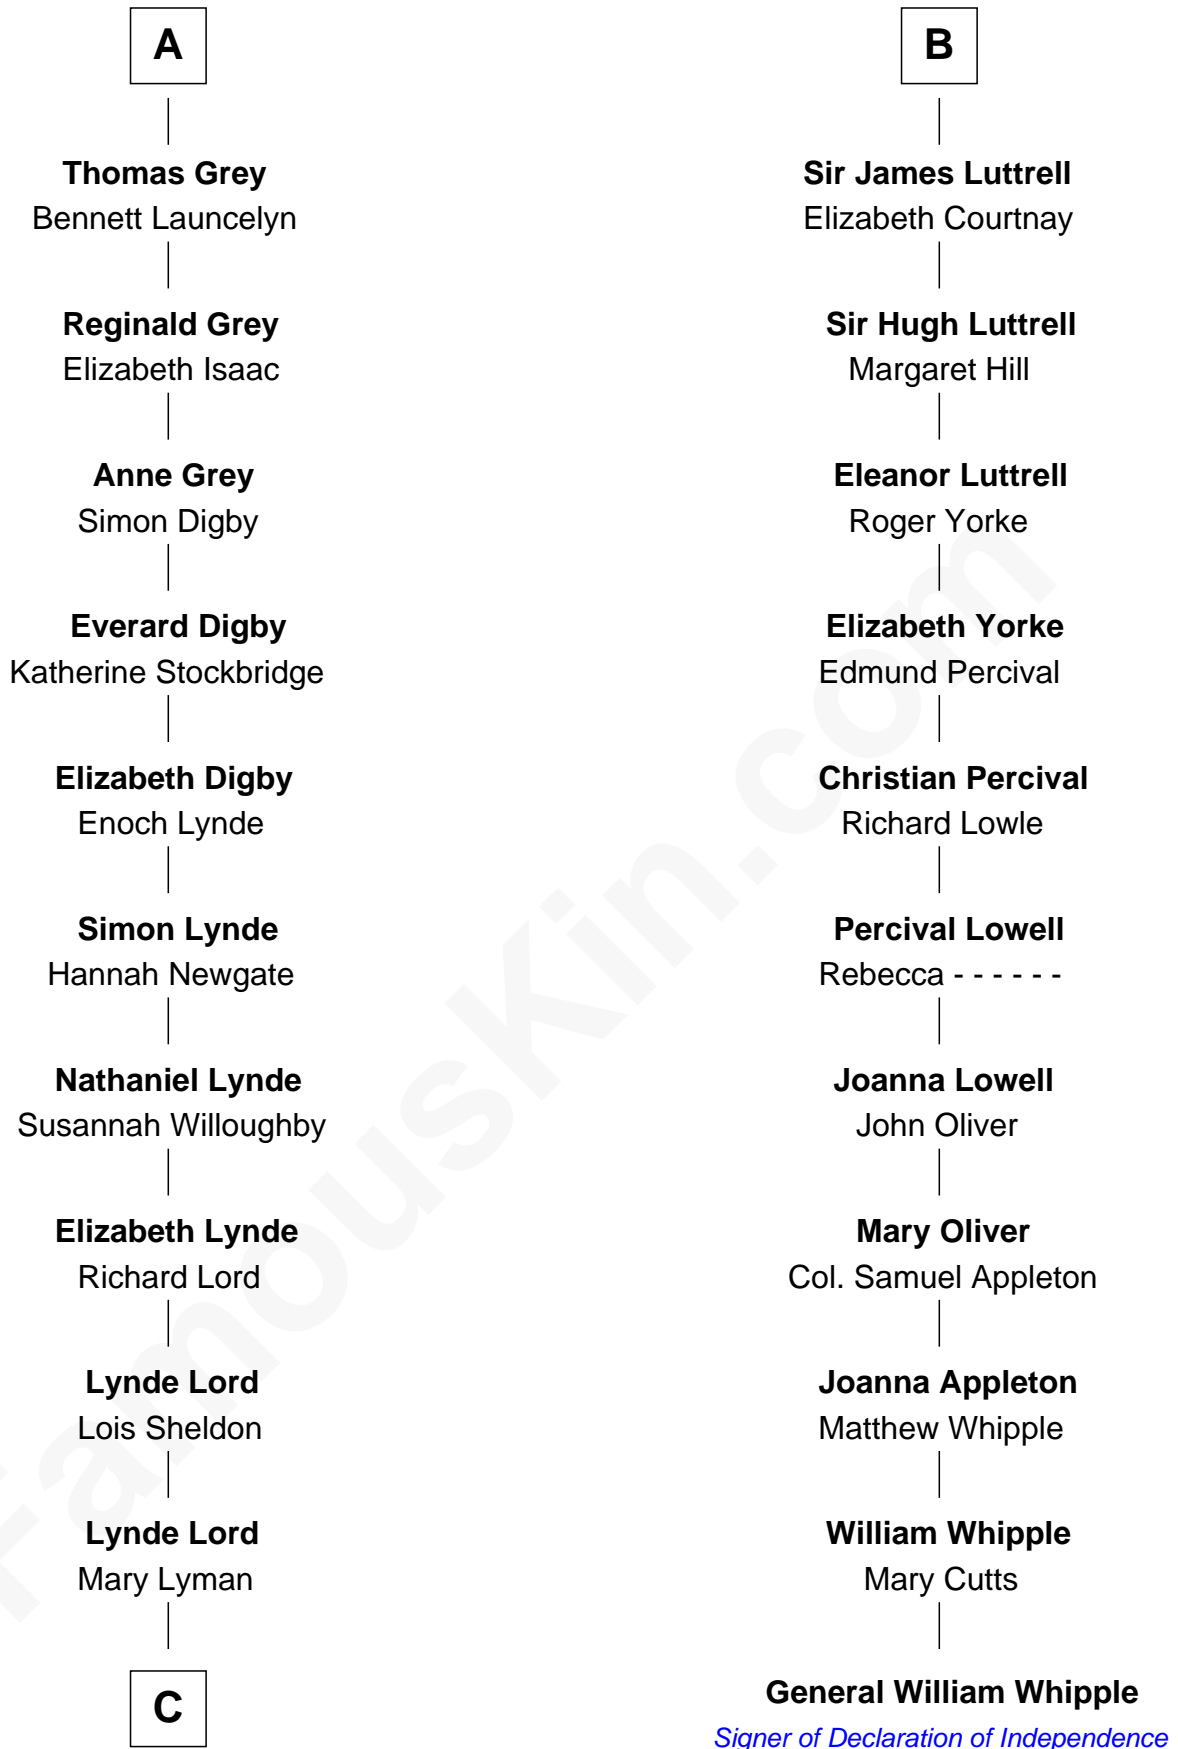

FamousKin.com

Relationship Chart of

J.P. Morgan

American Banker and Art Collector

17th cousin 2 times removed of

General William Whipple

Signer of the Declaration of Independence

C

—
Mary Sheldon Lord

John Pierpont

—
Juliet Pierpont

Junius Spencer Morgan

—
J.P. Morgan

American Banker and Art Collector

FamousKin.com