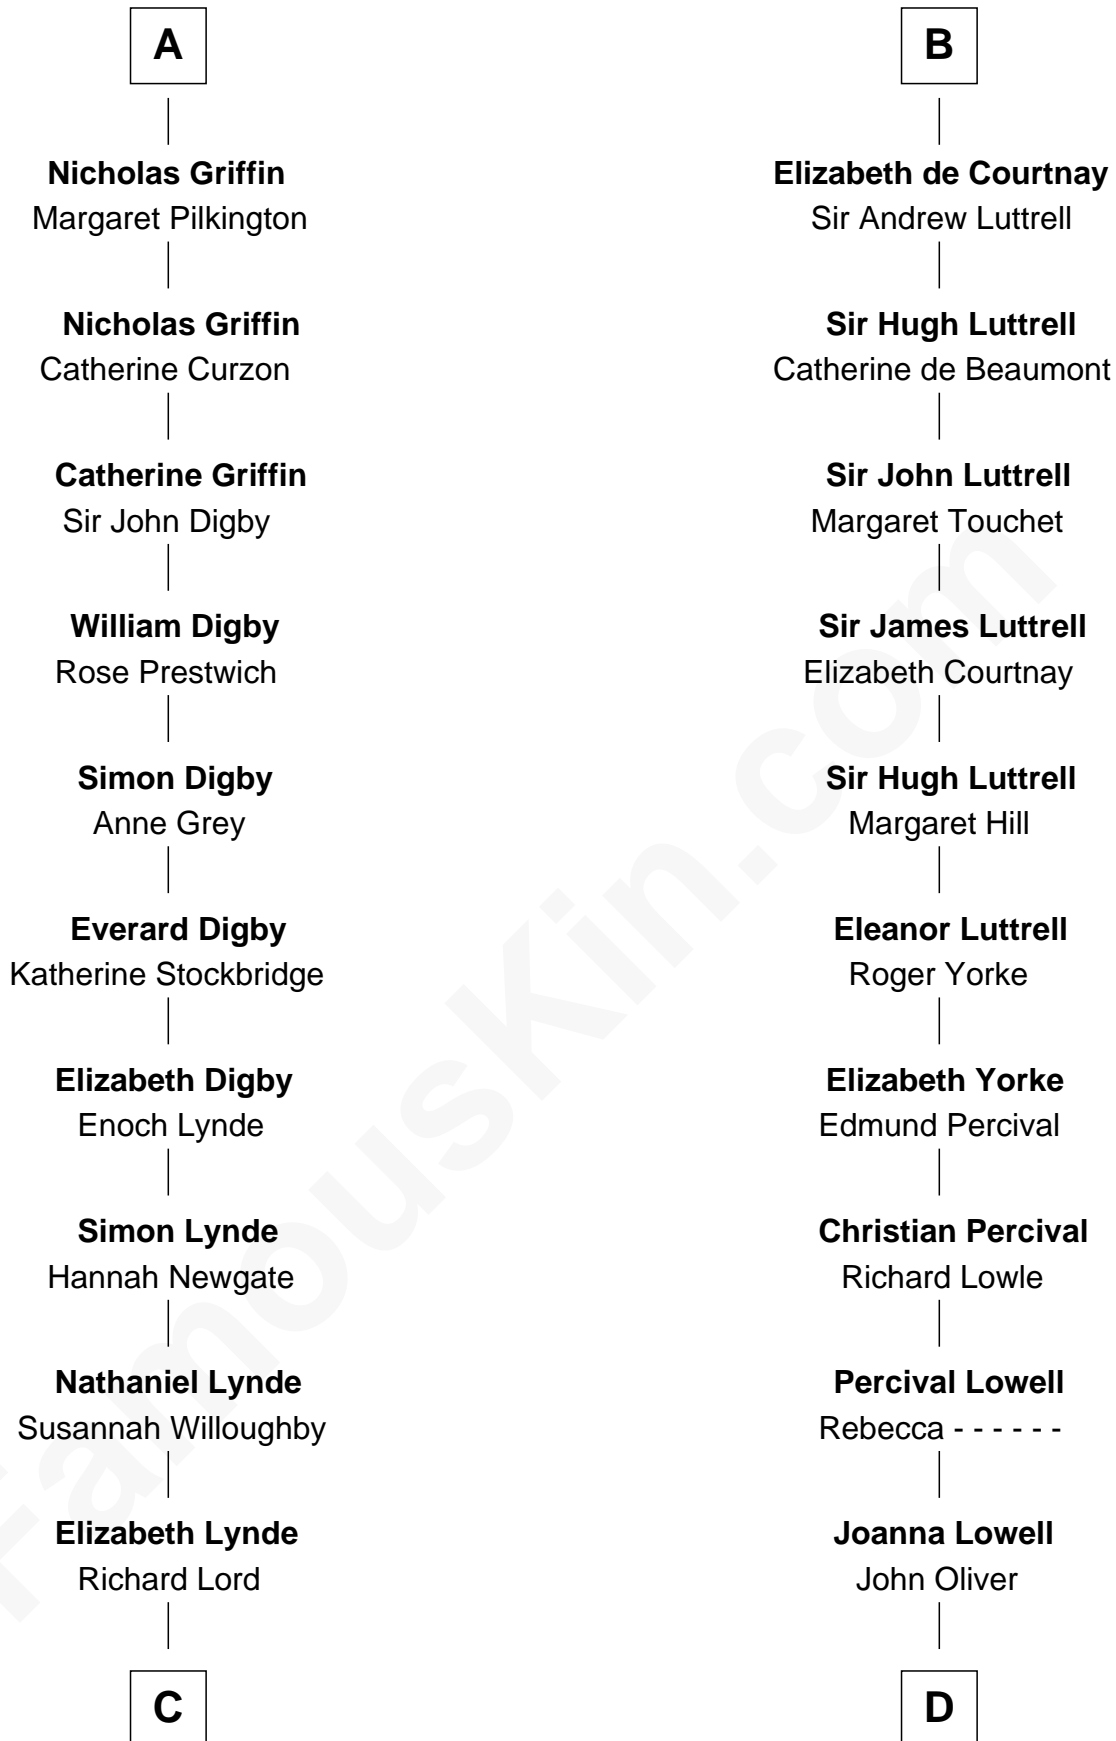

FamousKin.com

Relationship Chart of

J.P. Morgan

American Banker and Art Collector

20th cousin 1 time removed of

General William Whipple

Signer of the Declaration of Independence

C

Lynde Lord
Lois Sheldon

Lynde Lord
Mary Lyman

Mary Sheldon Lord
John Pierpont

Juliet Pierpont
Junius Spencer Morgan

J.P. Morgan
American Banker and Art Collector

D

Mary Oliver
Col. Samuel Appleton

Joanna Appleton
Matthew Whipple

William Whipple
Mary Cutts

General William Whipple
Signer of Declaration of Independence