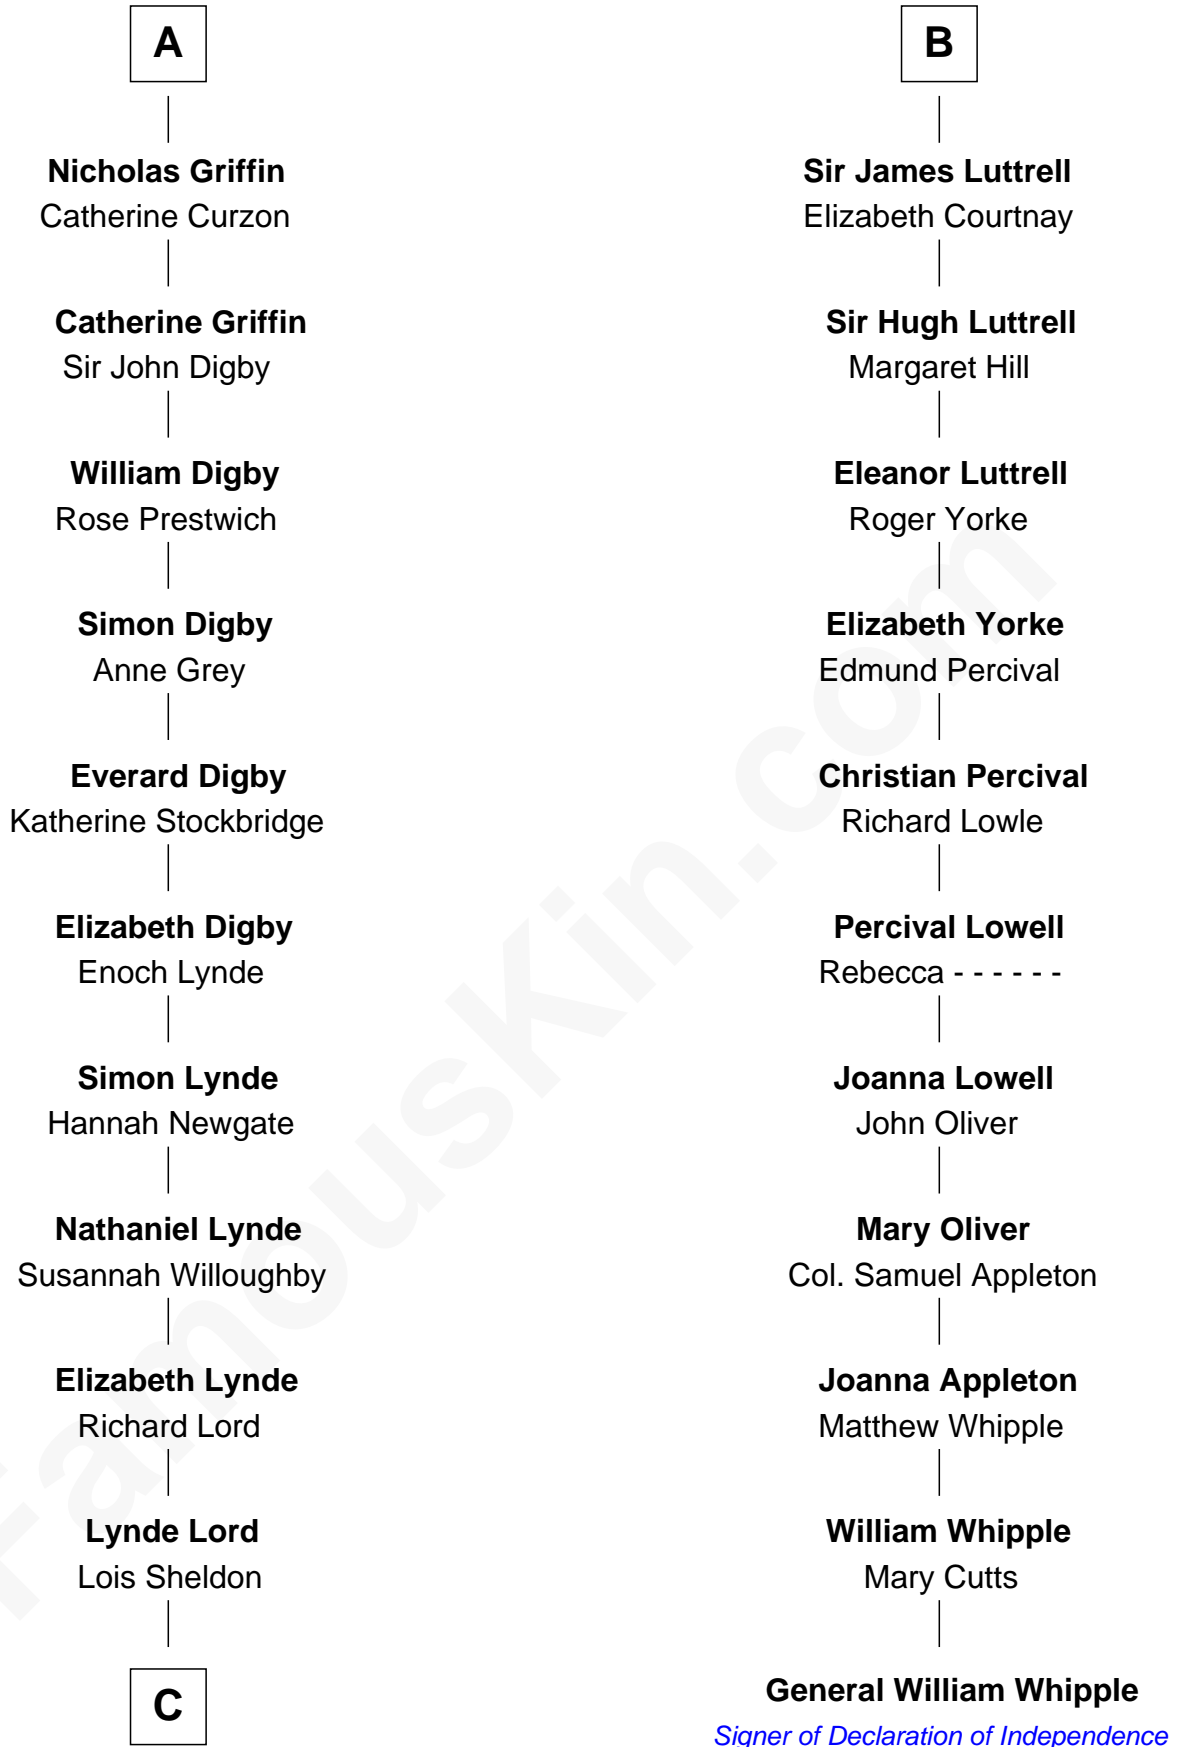

FamousKin.com Relationship Chart of

J.P. Morgan

American Banker and Art Collector

17th cousin 3 times removed of

General William Whipple

Signer of the Declaration of Independence

C

—
Lynde Lord

Mary Lyman

—
Mary Sheldon Lord

John Pierpont

—
Juliet Pierpont

Junius Spencer Morgan

—
J.P. Morgan

American Banker and Art Collector

FamousKin.com