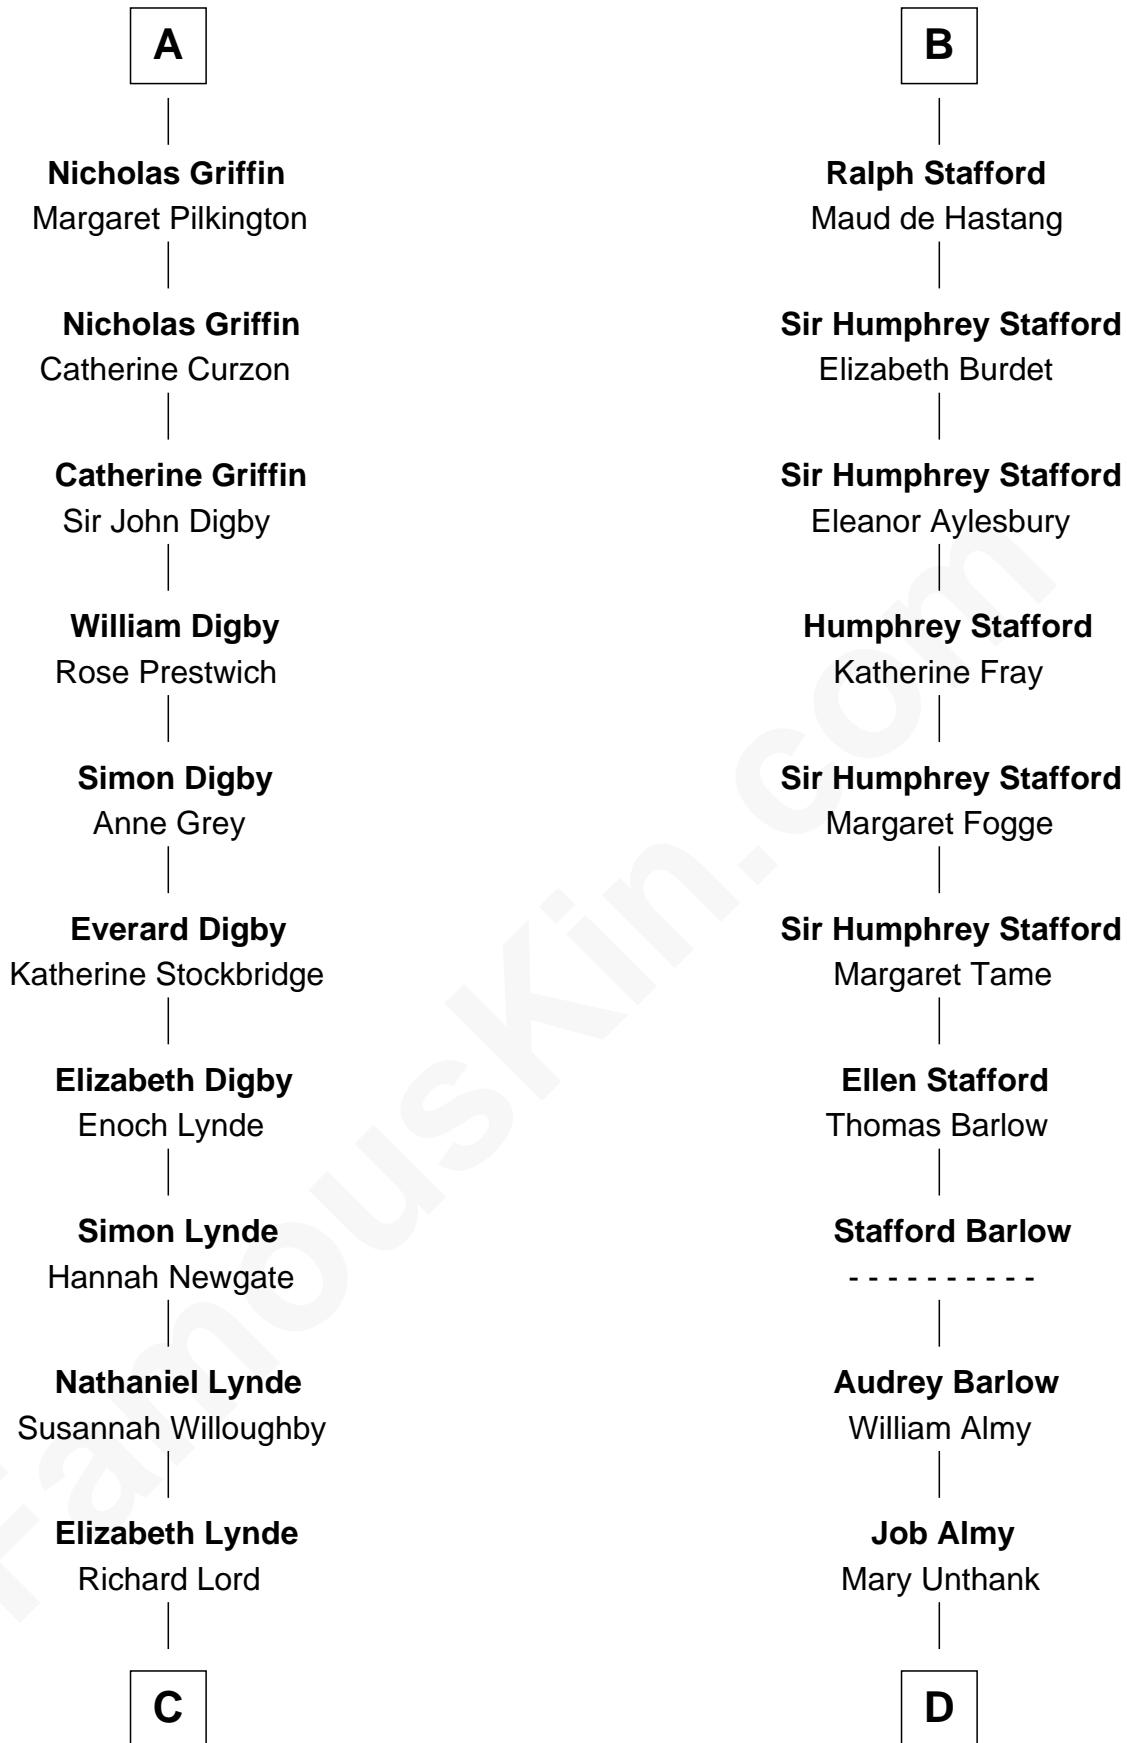

# FamousKin.com Relationship Chart of

**J.P. Morgan**

*American Banker and Art Collector*

20th cousin 1 time removed of

**Robert Townsend**

*Member of the Culper Spy Ring during the American Revolution*

**Hugh de Kevelioc**  
Bertrade de Montfort

**Maud of Chester**  
David of Huntingdon

**Ada of Huntingdon**  
Sir Henry de Hastings

**Sir Henry de Hastings**  
Joan de Cantilupe

**Lora de Hastings**  
Thomas Latimer

**Sir Warin le Latimer**  
Catherine de la Warre

**Elizabeth le Latimer**  
Sir Thomas Griffin

**Richard Griffin**  
Anna Chamberlain

**A**

**Mabel of Chester**  
William d'Aubenev

**Nichole d'Aubenev**  
Sir Roger de Somery

**Margaret de Somery**  
Ralph Basset

**Ralph Basset**  
Hawise - - - - -

**Margaret Basset**  
Edmund de Stafford

**Ralph de Stafford**  
Katherine de Hastang

**Margaret Stafford**  
Sir John Stafford

**B**

**C**

**Lynde Lord**  
Lois Sheldon

**Lynde Lord**  
Mary Lyman