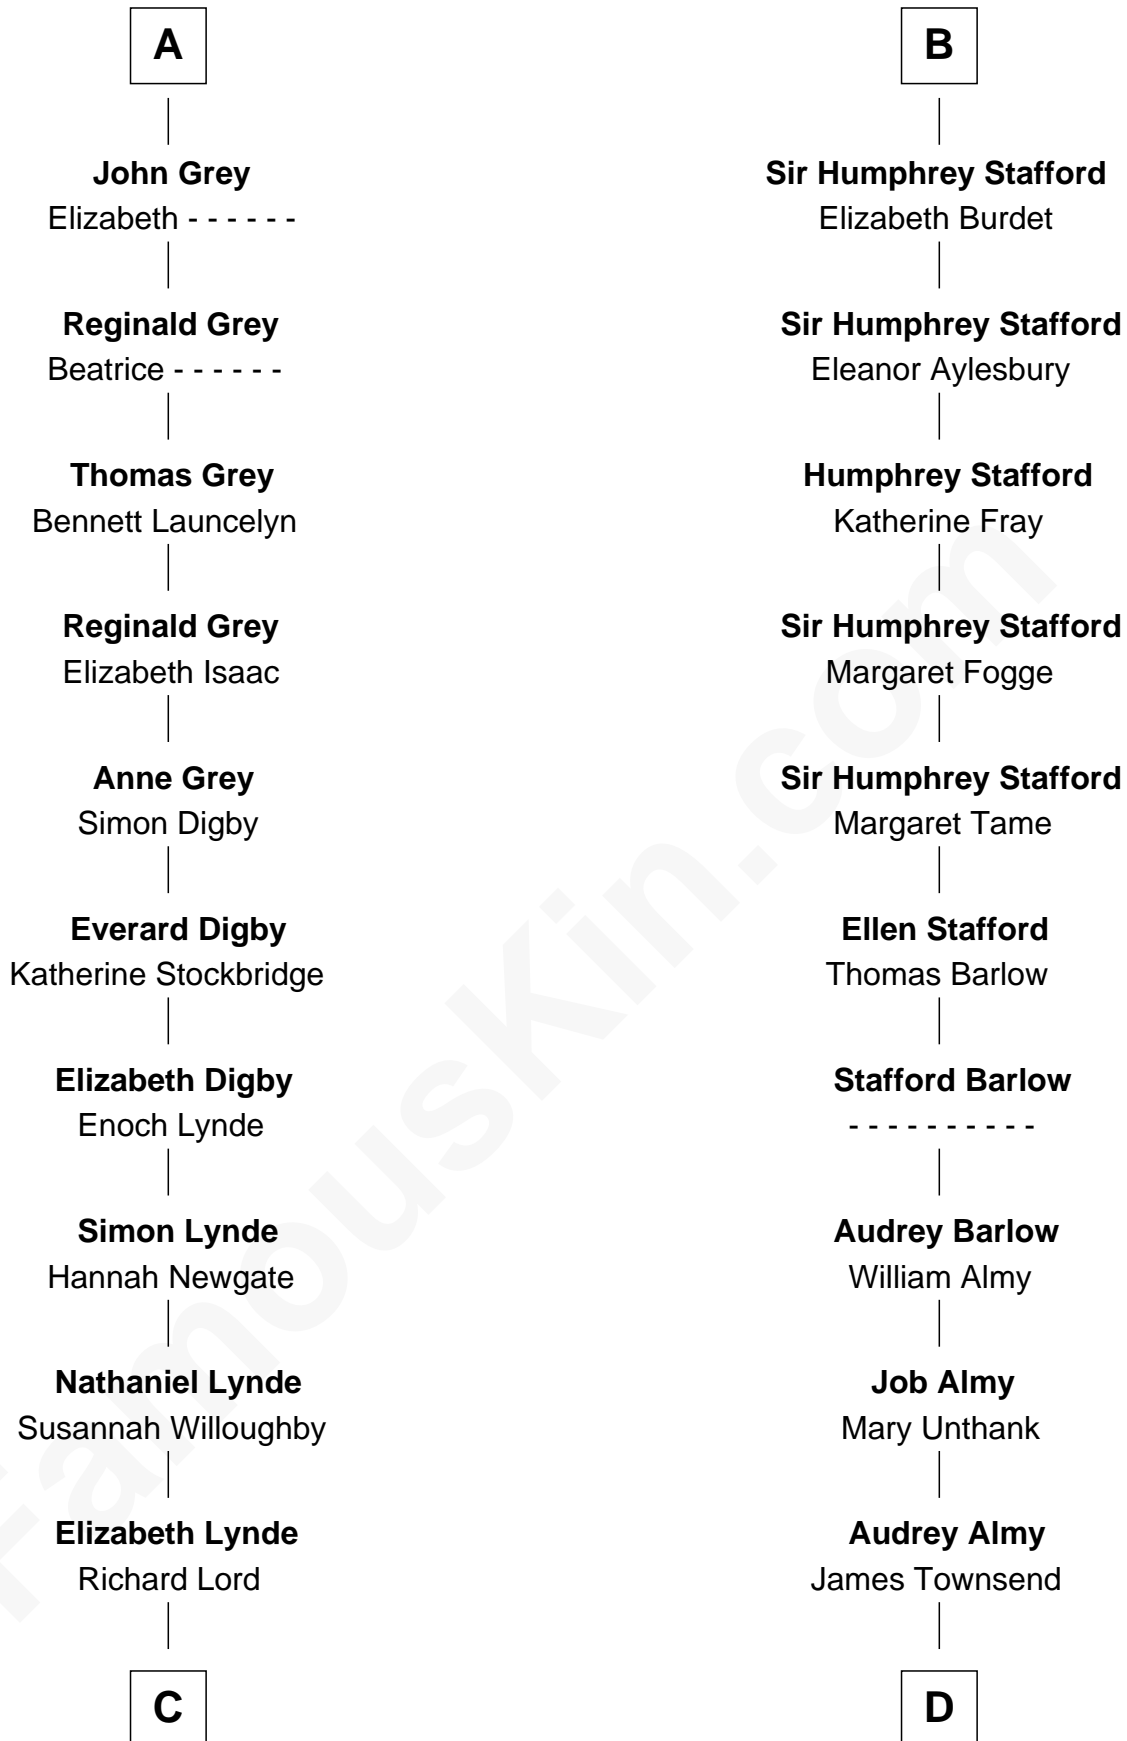

FamousKin.com Relationship Chart of

J.P. Morgan

American Banker and Art Collector

19th cousin 2 times removed of

Robert Townsend

Member of the Culper Spy Ring during the American Revolution

Sir William Longespee

Ela of Salisbury

C

Lynde Lord
Lois Sheldon

Lynde Lord
Mary Lyman

Mary Sheldon Lord
John Pierpont

Juliet Pierpont
Junius Spencer Morgan

J.P. Morgan
American Banker and Art Collector

D

Jacob Townsend
Phoebe Seaman

Samuel Townsend
Sarah Stoddard

Robert Townsend
Spy known as "Culper Jr."

FamousKin.com