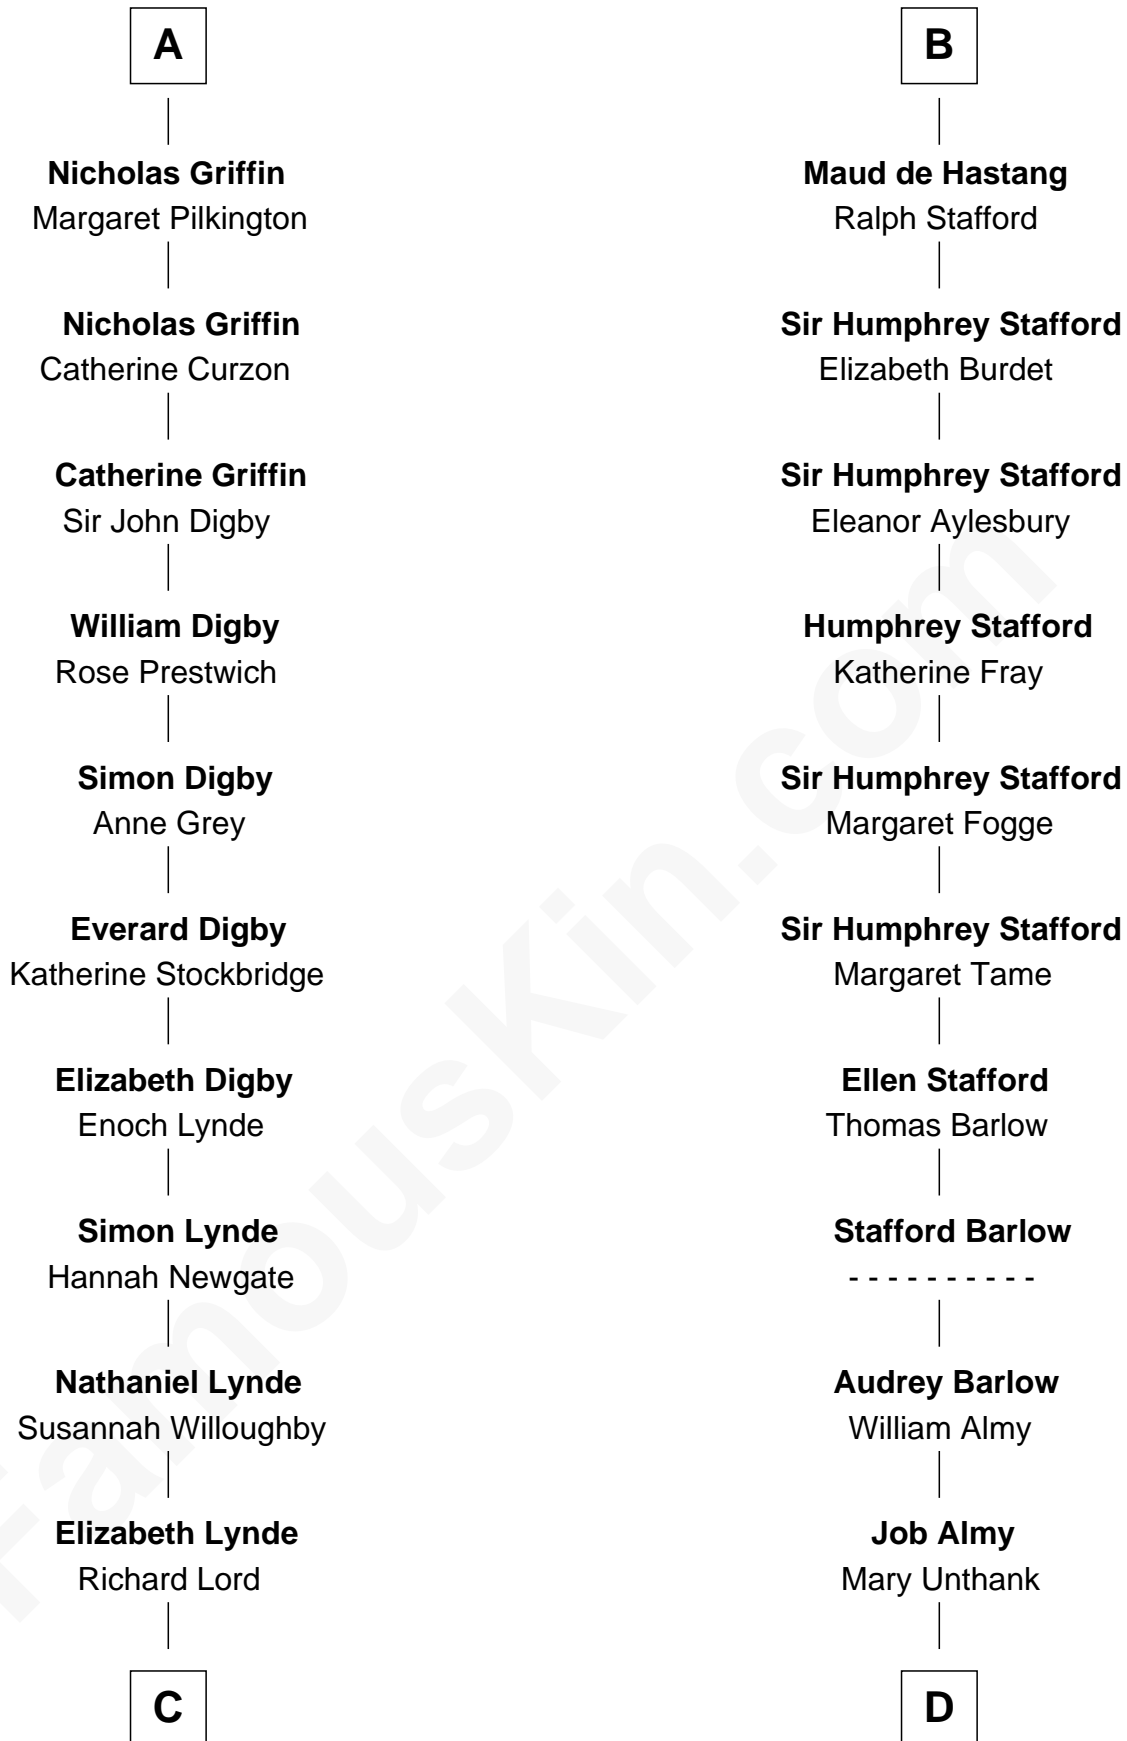

FamousKin.com Relationship Chart of

J.P. Morgan

American Banker and Art Collector

20th cousin 1 time removed of

Robert Townsend

Member of the Culper Spy Ring during the American Revolution

C

Lynde Lord
Lois Sheldon

Lynde Lord
Mary Lyman

Mary Sheldon Lord
John Pierpont

Juliet Pierpont
Junius Spencer Morgan

J.P. Morgan
American Banker and Art Collector

D

Audrey Almy
James Townsend

Jacob Townsend
Phoebe Seaman

Samuel Townsend
Sarah Stoddard