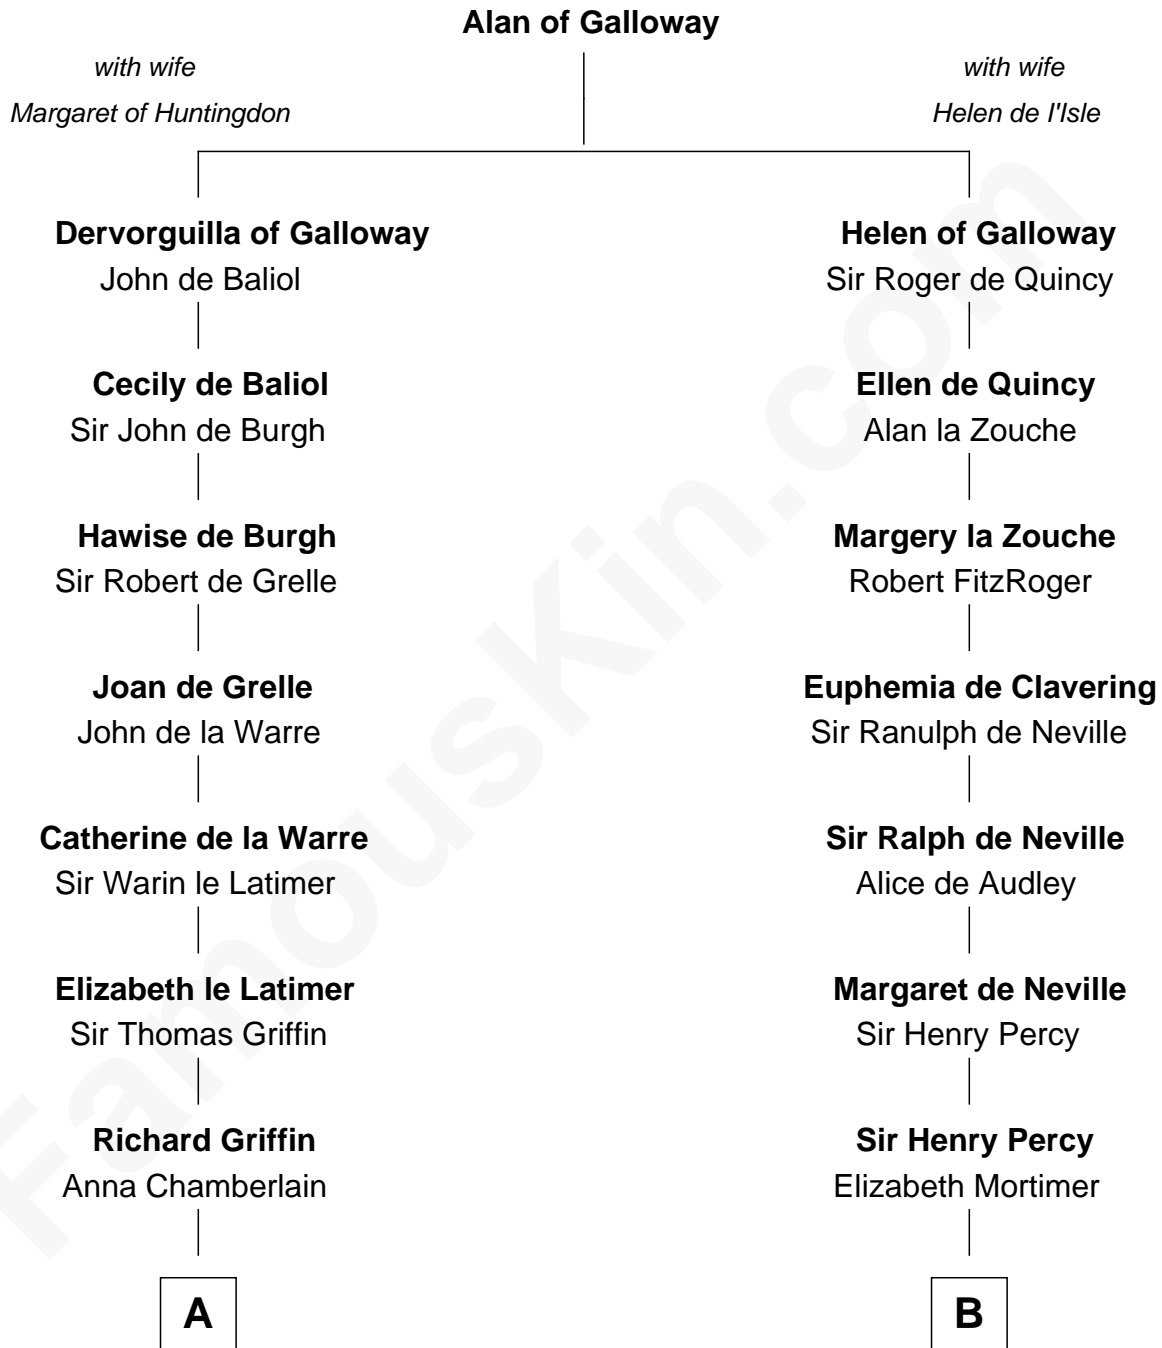

FamousKin.com

Relationship Chart of

J.P. Morgan

American Banker and Art Collector

17th cousin 4 times removed of

Caesar Rodney

Signer of the Declaration of Independence

C

—
Lynde Lord
Lois Sheldon

—
Lynde Lord
Mary Lyman

—
Mary Sheldon Lord
John Pierpont

—
Juliet Pierpont
Junius Spencer Morgan

—
J.P. Morgan
American Banker and Art Collector

FamousKin.com