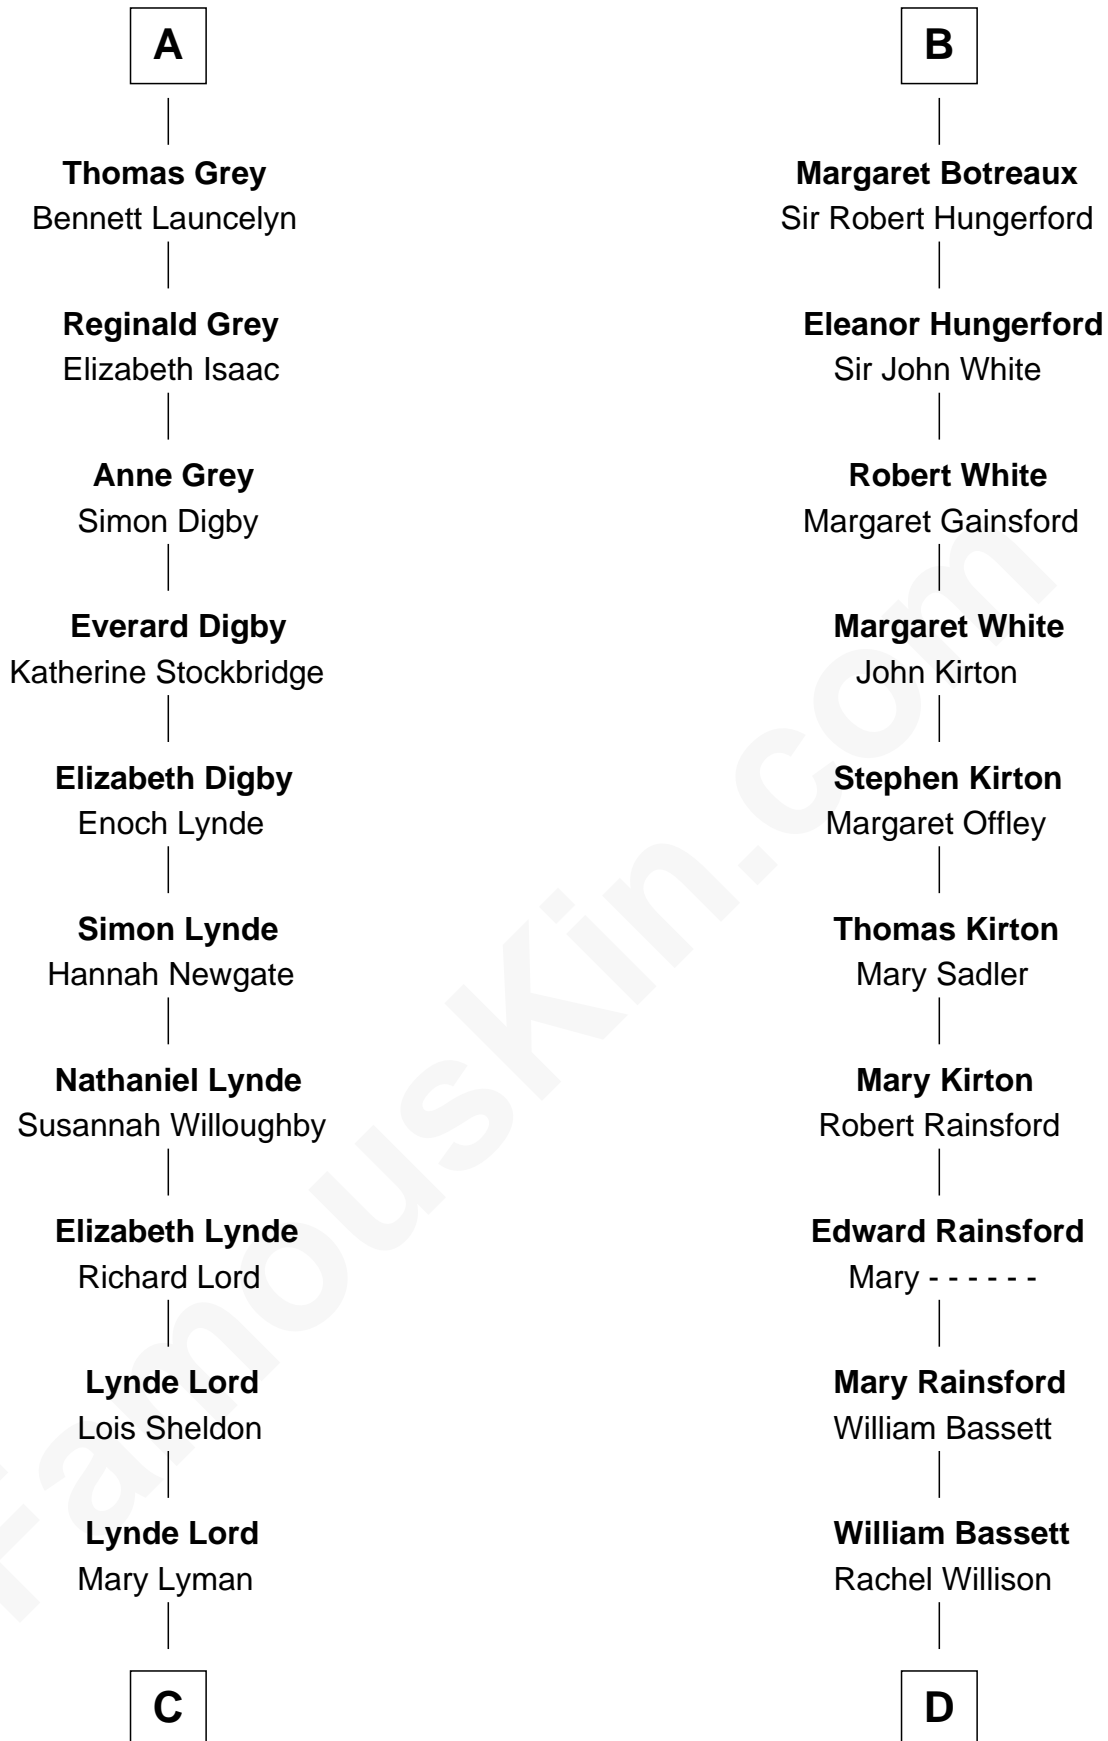

FamousKin.com

Relationship Chart of

J.P. Morgan

American Banker and Art Collector

19th cousin 2 times removed of

Sir Charles Tupper

6th Prime Minister of Canada

C

Mary Sheldon Lord

John Pierpont

Juliet Pierpont

Junius Spencer Morgan

J.P. Morgan

American Banker and Art Collector

D

William Bassett

Abigail Bourne

Mary Bassett

Eliakim Tupper

Charles Tupper

Elizabeth West

Rev. Charles Tupper

Miriam Lockhart

Sir Charles Tupper