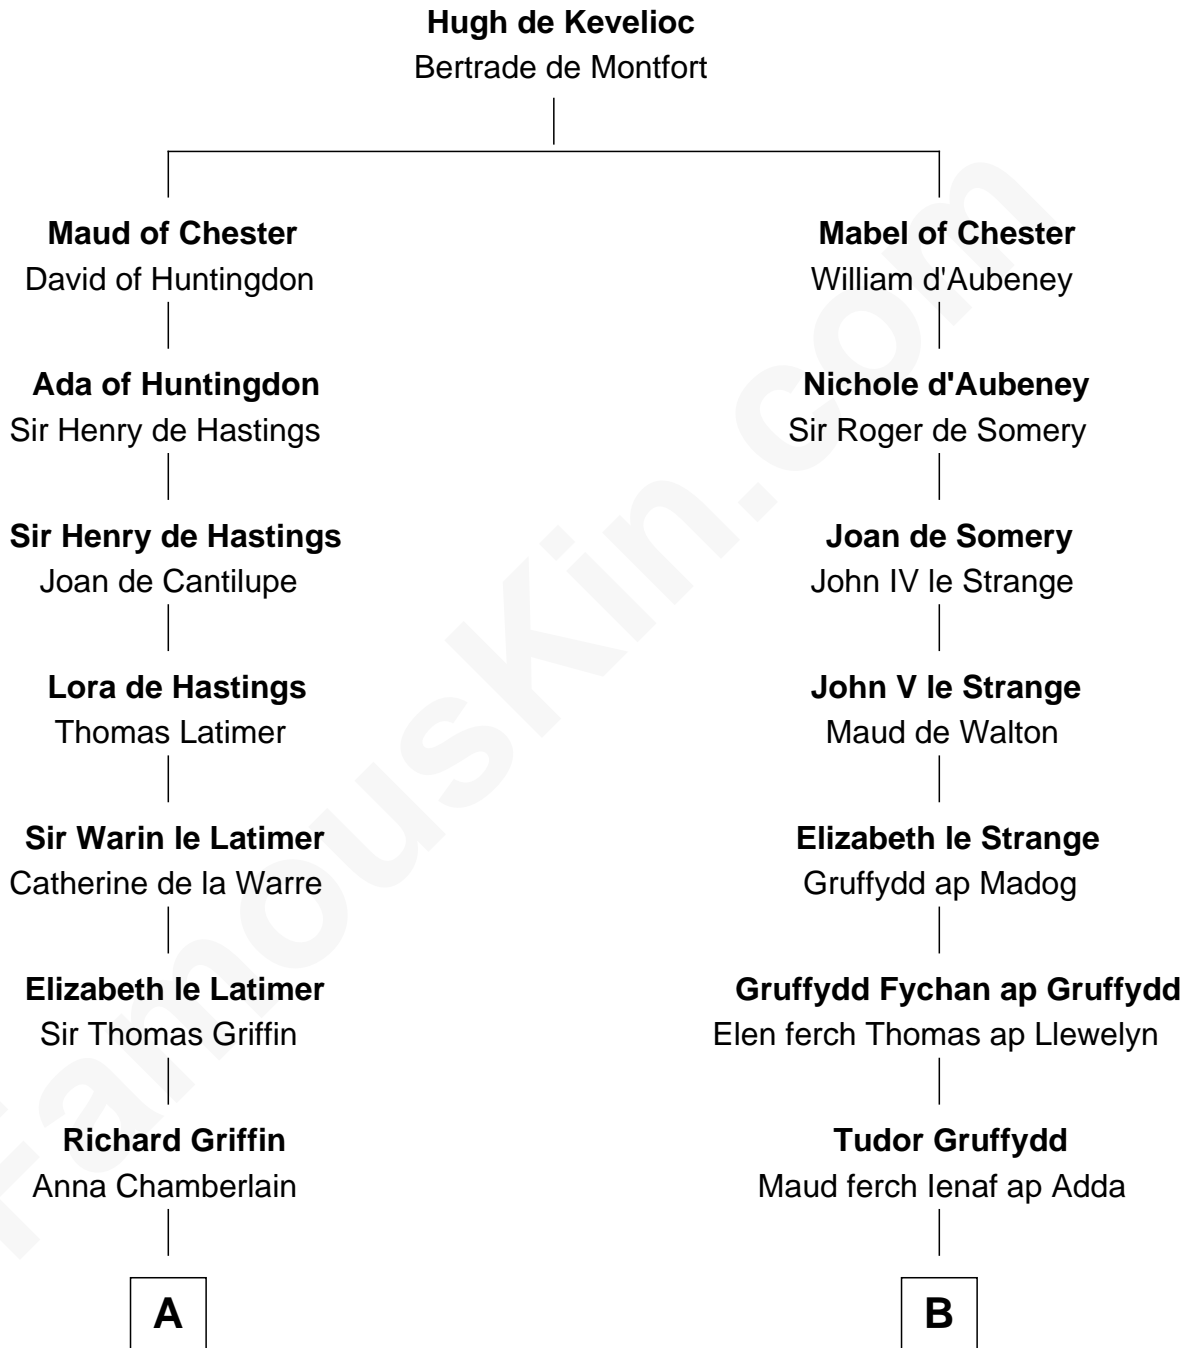

# FamousKin.com Relationship Chart of

**J.P. Morgan**

*American Banker and Art Collector*

14th cousin 7 times removed of

**Elihu Yale**

*Benefactor and Namesake of Yale College*

**C**

—  
**Lynde Lord**  
Lois Sheldon

—  
**Lynde Lord**  
Mary Lyman

—  
**Mary Sheldon Lord**  
John Pierpont

—  
**Juliet Pierpont**  
Junius Spencer Morgan

—  
**J.P. Morgan**  
*American Banker and Art Collector*

FamousKin.com