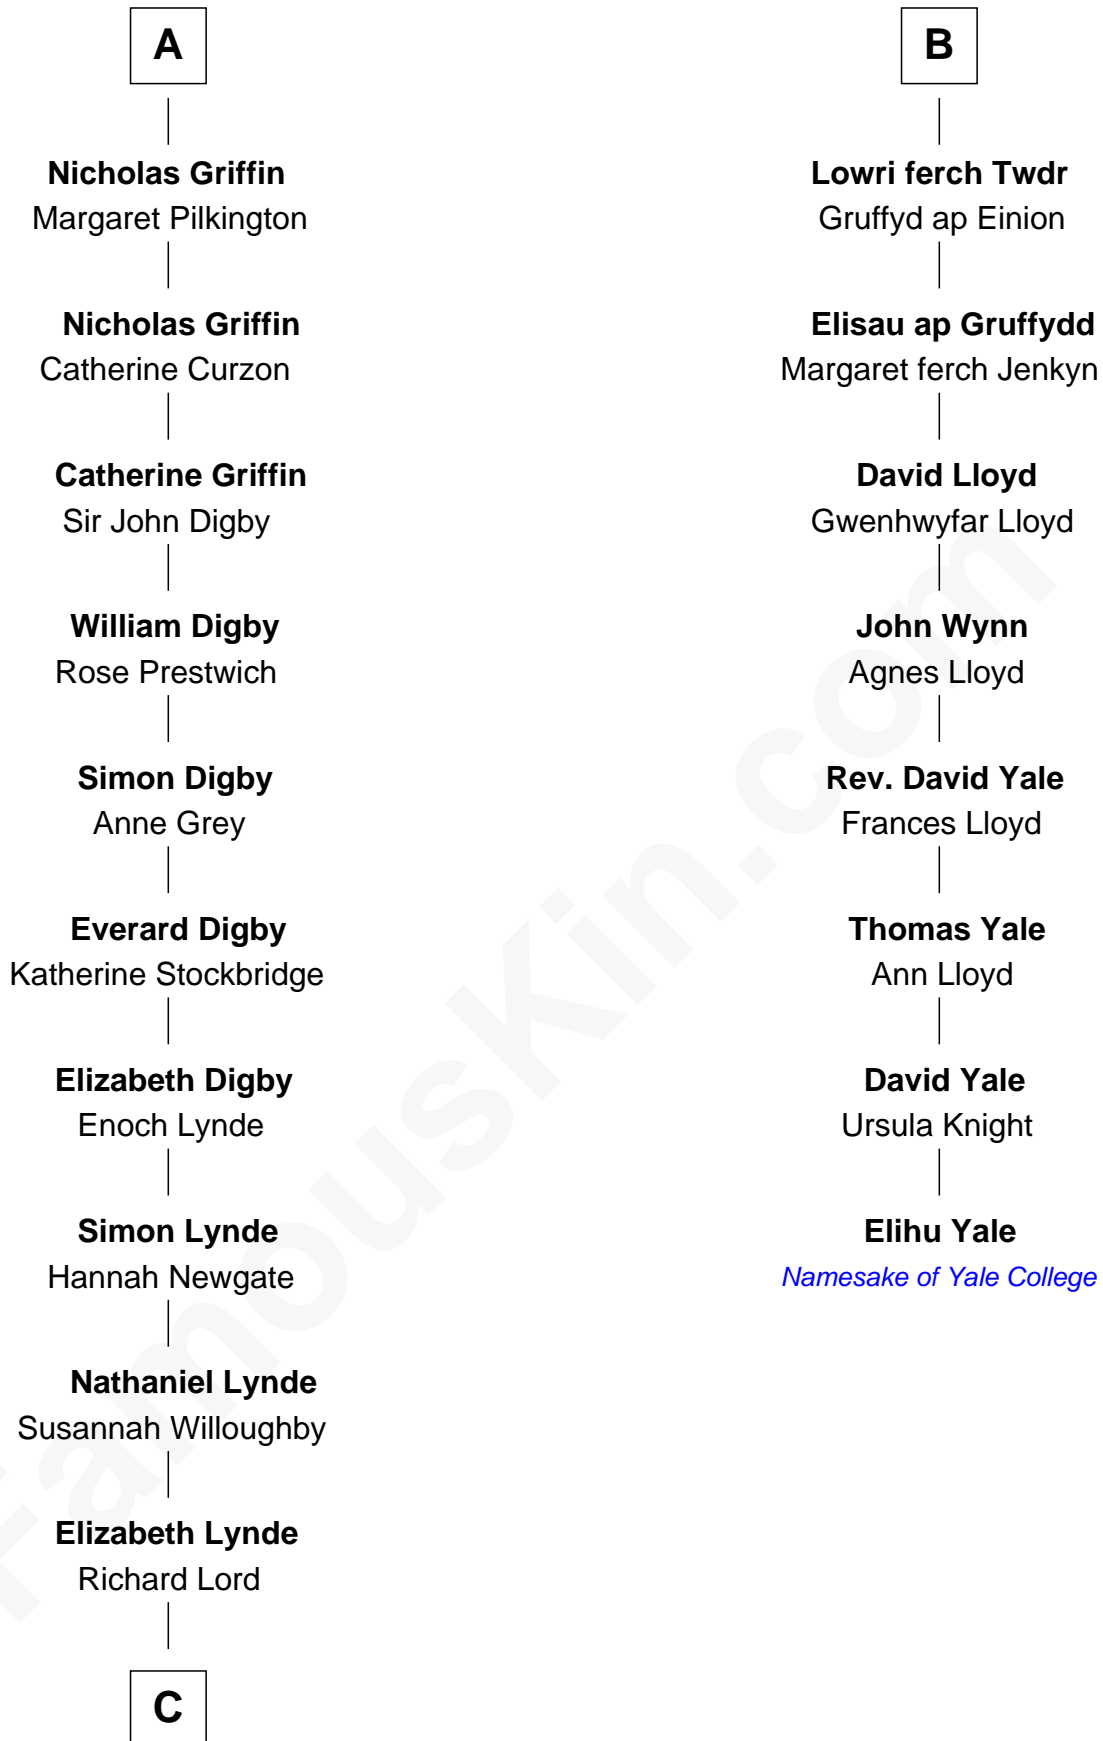

# FamousKin.com Relationship Chart of

**J.P. Morgan**

*American Banker and Art Collector*

14th cousin 7 times removed of

**Elihu Yale**

*Benefactor and Namesake of Yale College*

**C**

—  
**Lynde Lord**  
Lois Sheldon

—  
**Lynde Lord**  
Mary Lyman

—  
**Mary Sheldon Lord**  
John Pierpont

—  
**Juliet Pierpont**  
Junius Spencer Morgan

—  
**J.P. Morgan**  
*American Banker and Art Collector*

FamousKin.com