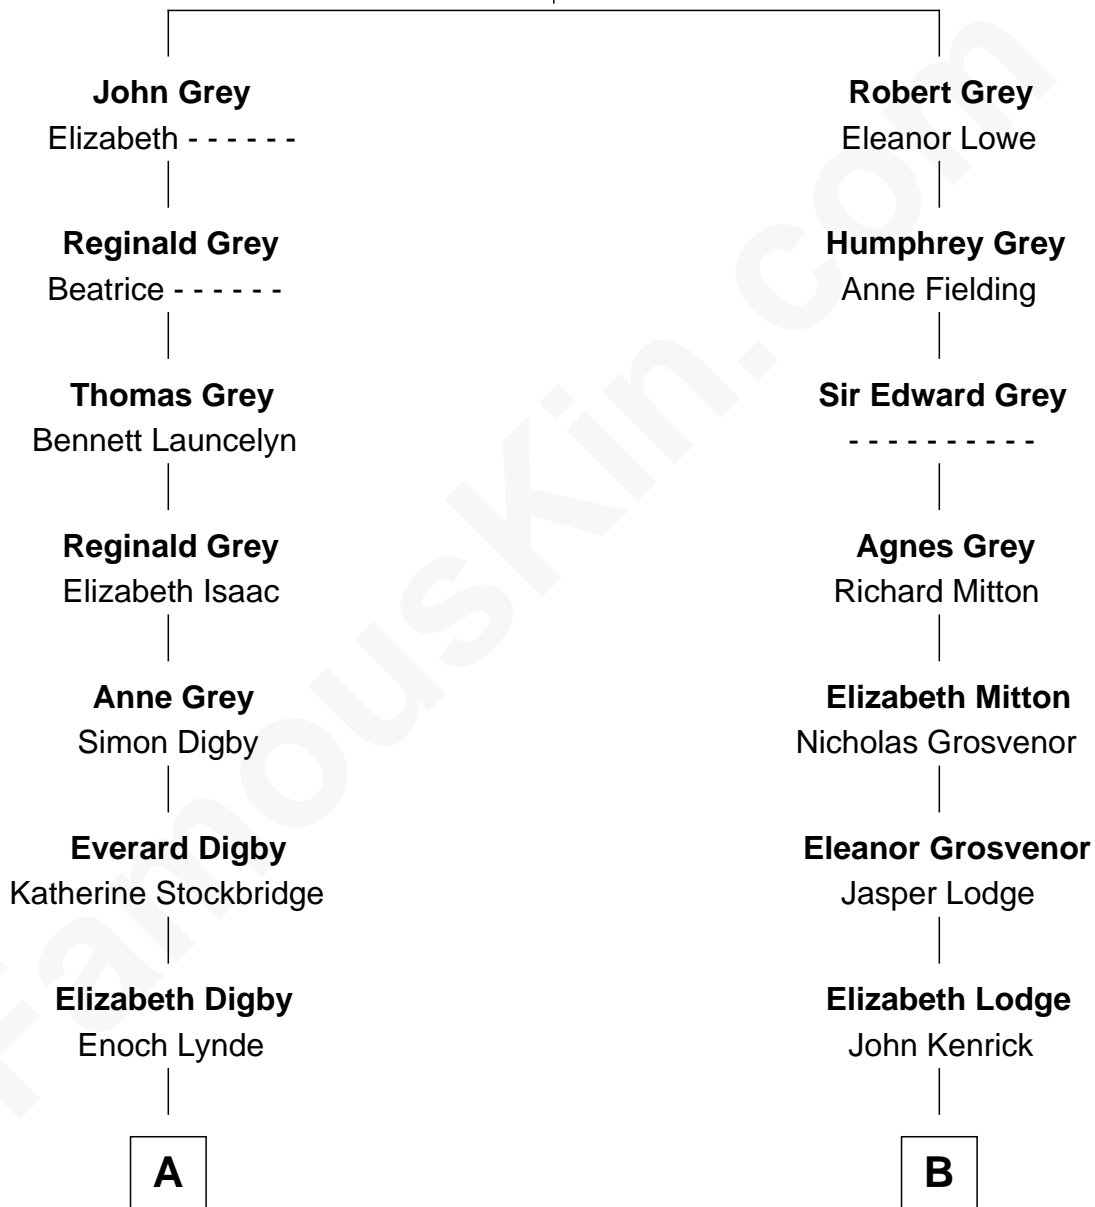

# FamousKin.com Relationship Chart of

**J.P. Morgan**

*American Banker and Art Collector*

14th cousin 4 times removed of

**Ken Burns**

*Documentary Filmmaker*

**Sir Reynold Grey**

Joan Astley