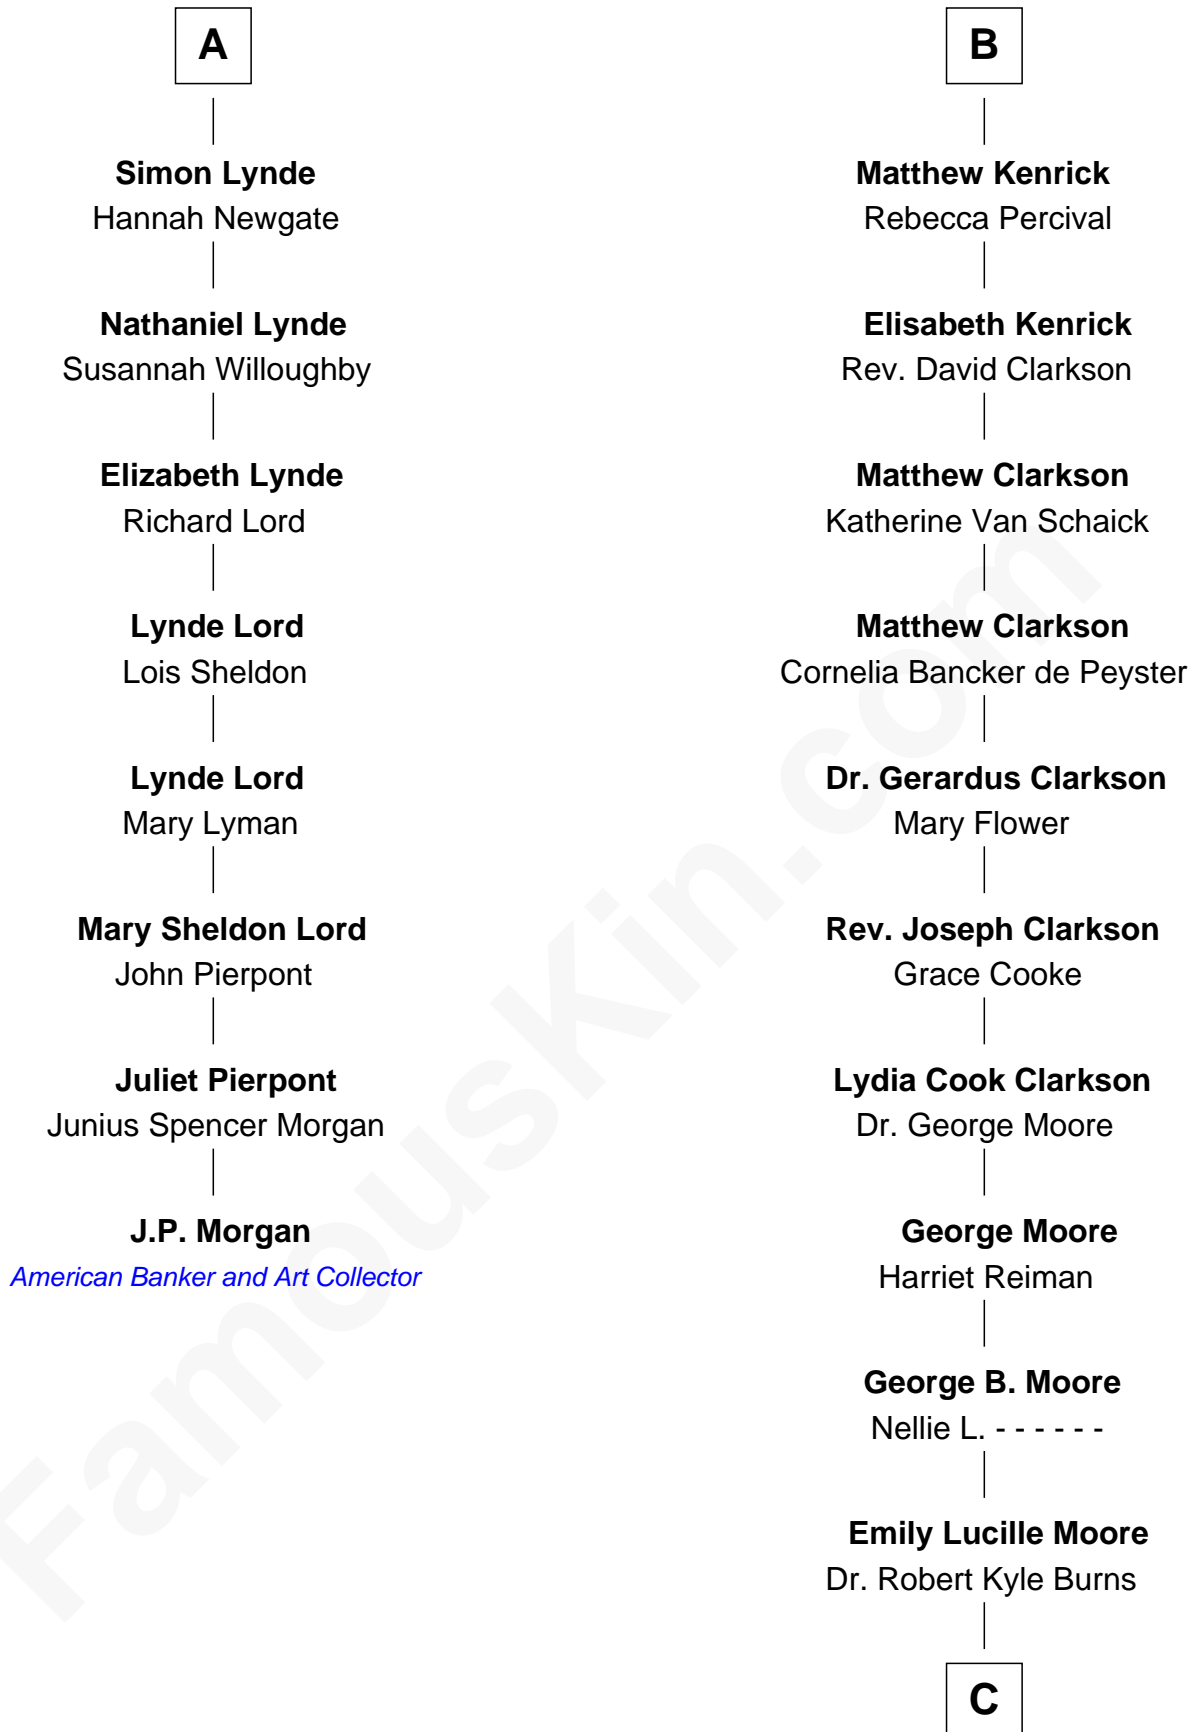

# FamousKin.com Relationship Chart of

**J.P. Morgan**

*American Banker and Art Collector*

14th cousin 4 times removed of

**Ken Burns**

*Documentary Filmmaker*

**Sir Reynold Grey**

Joan Astley

C

Robert Kyle Burns

Lyla Smith Tupper

Ken Burns

*Documentary Filmmaker*

FamousKin.com