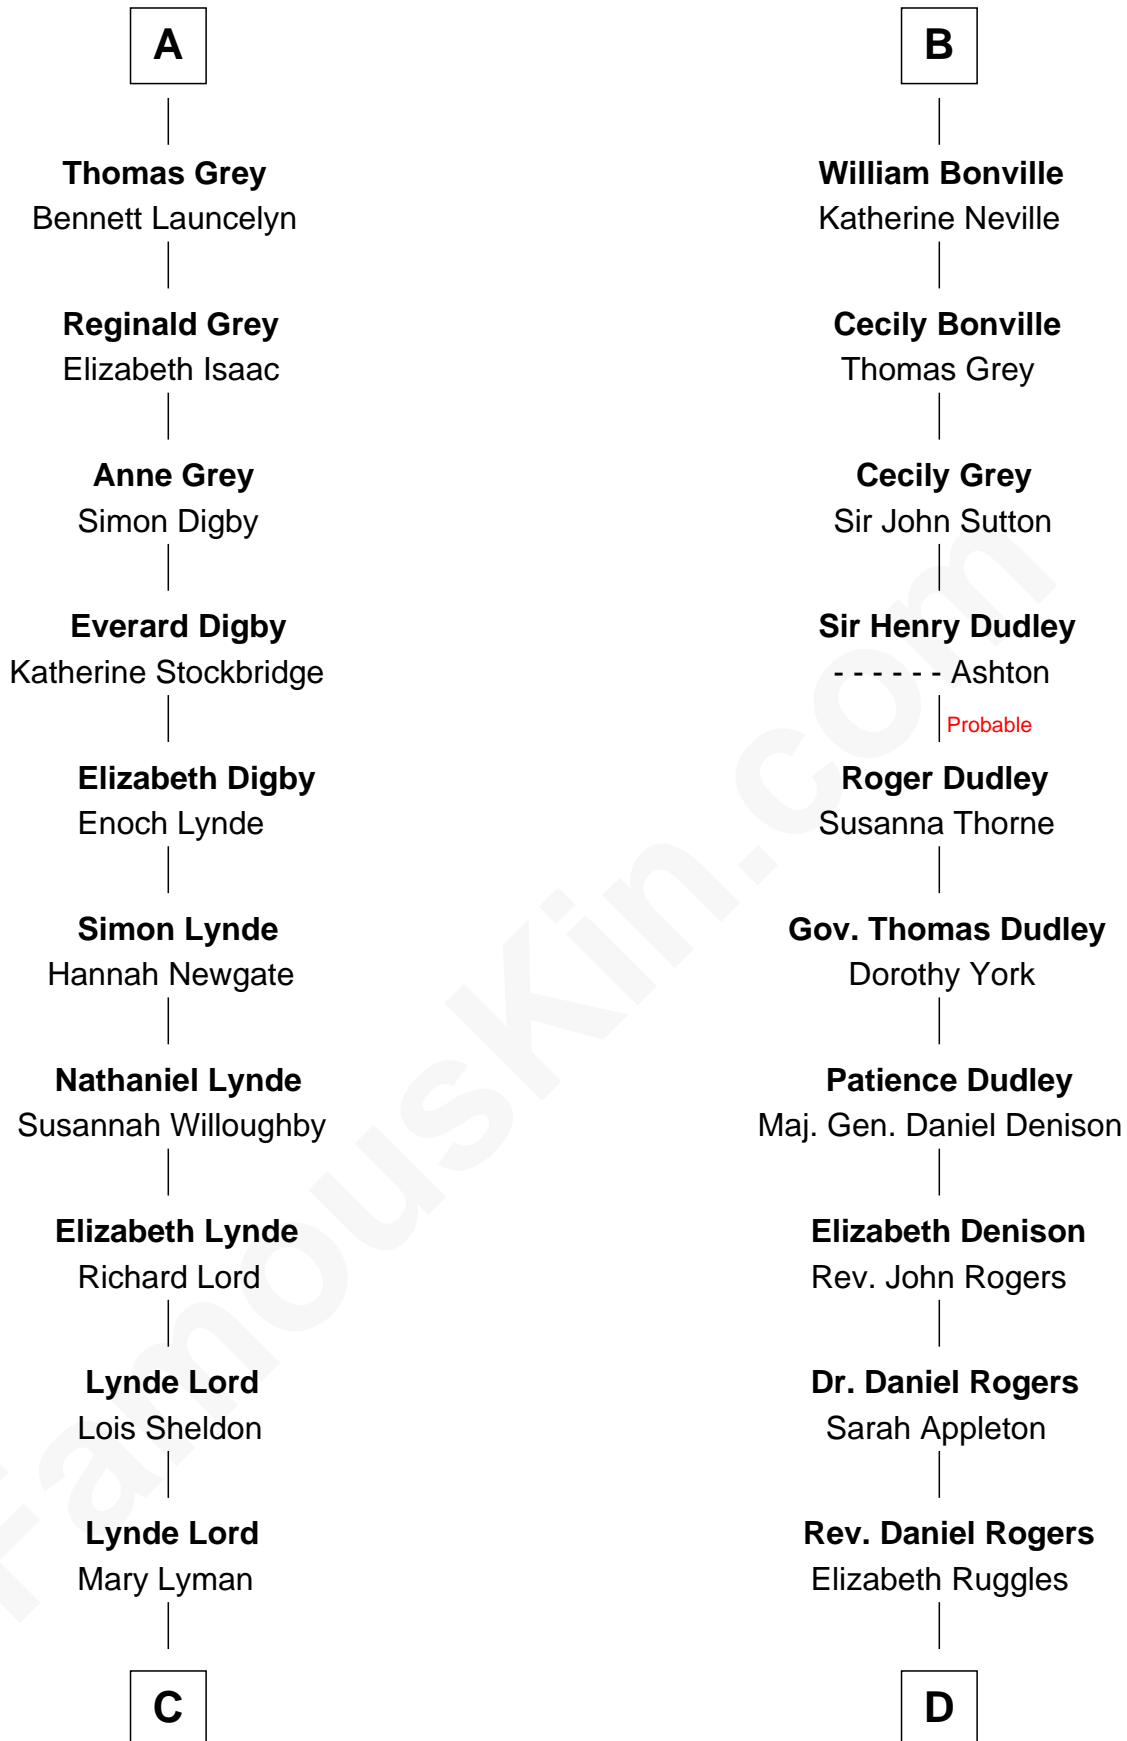

FamousKin.com

Relationship Chart of

J.P. Morgan

American Banker and Art Collector

19th cousin 1 time removed of

Colonel Robert Gould Shaw

U.S. Civil War leader of film "Glory" fame

Sir Humphrey de Bohun

Maud of Eu

C

Mary Sheldon Lord

John Pierpont

Juliet Pierpont

Junius Spencer Morgan

J.P. Morgan

American Banker and Art Collector

D

Sarah Rogers

Samuel Parkman

Elizabeth Willard Parkman

Robert Gould Shaw

Francis George Shaw

Sarah Blake Sturgis

Colonel Robert Gould Shaw

Main character in film "Glory"