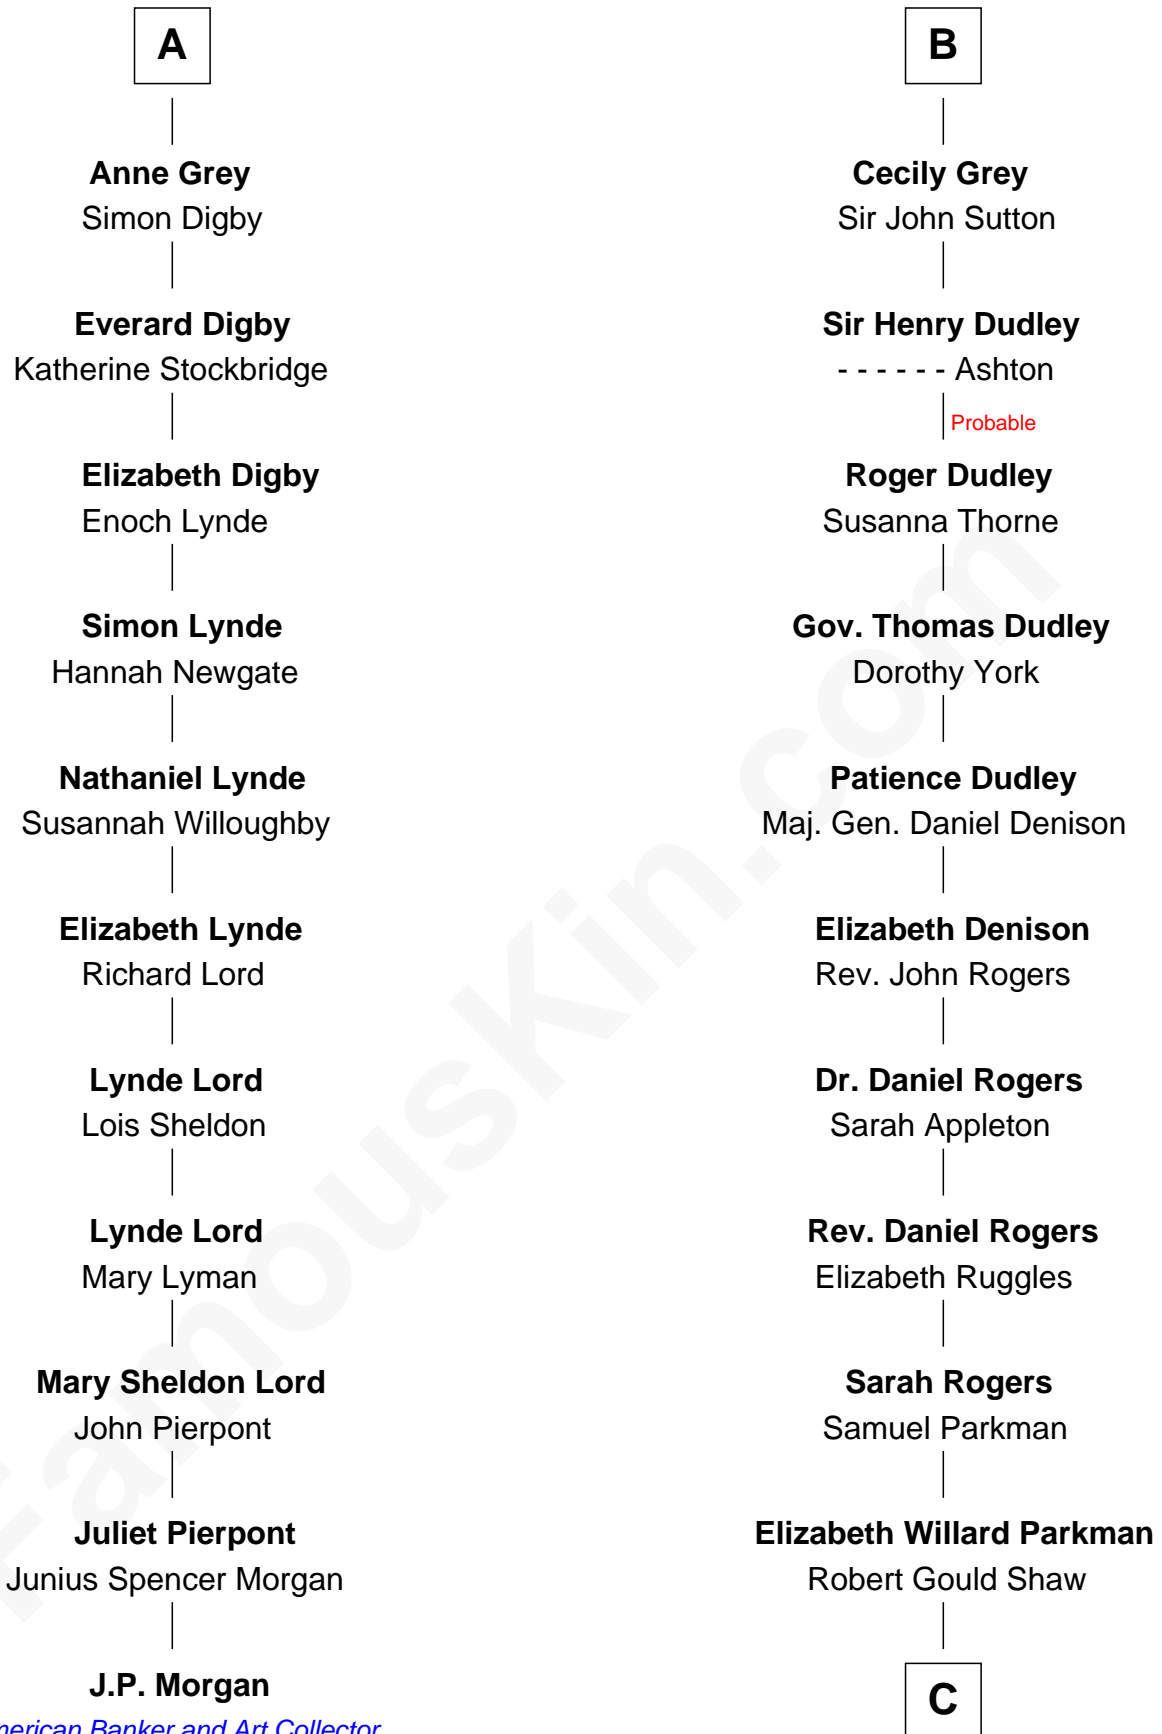

## Relationship Chart of

### J.P. Morgan

American Banker and Art Collector

17th cousin 1 time removed of

### Colonel Robert Gould Shaw

U.S. Civil War leader of film "Glory" fame

Sir William de Boteler

Ela Herdeburgh

C

Francis George Shaw

Sarah Blake Sturgis

Colonel Robert Gould Shaw

*Main character in film "Glory"*

FamousKin.com