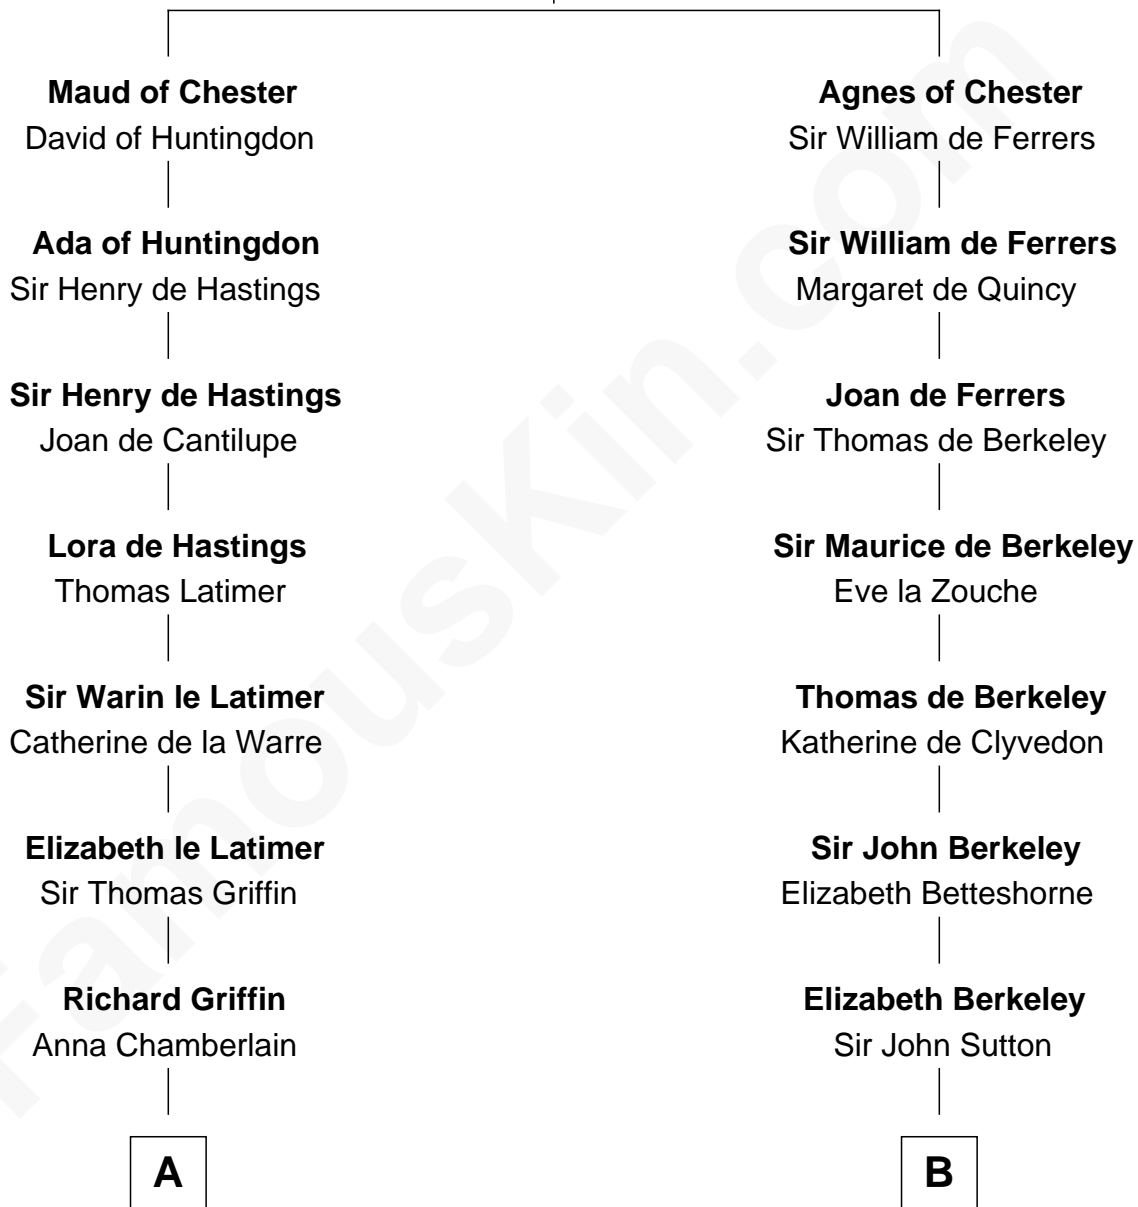

FamousKin.com

Relationship Chart of

J.P. Morgan

American Banker and Art Collector

20th cousin 1 time removed of

Colonel Robert Gould Shaw

U.S. Civil War leader of film "Glory" fame

Hugh de Kevelioc
Bertrade de Montfort

C

Lynde Lord
Lois Sheldon

Lynde Lord
Mary Lyman

Mary Sheldon Lord
John Pierpont

Juliet Pierpont
Junius Spencer Morgan

J.P. Morgan
American Banker and Art Collector

D

Sarah Rogers
Samuel Parkman

Elizabeth Willard Parkman
Robert Gould Shaw

Francis George Shaw
Sarah Blake Sturgis

Colonel Robert Gould Shaw
Main character in film "Glory"