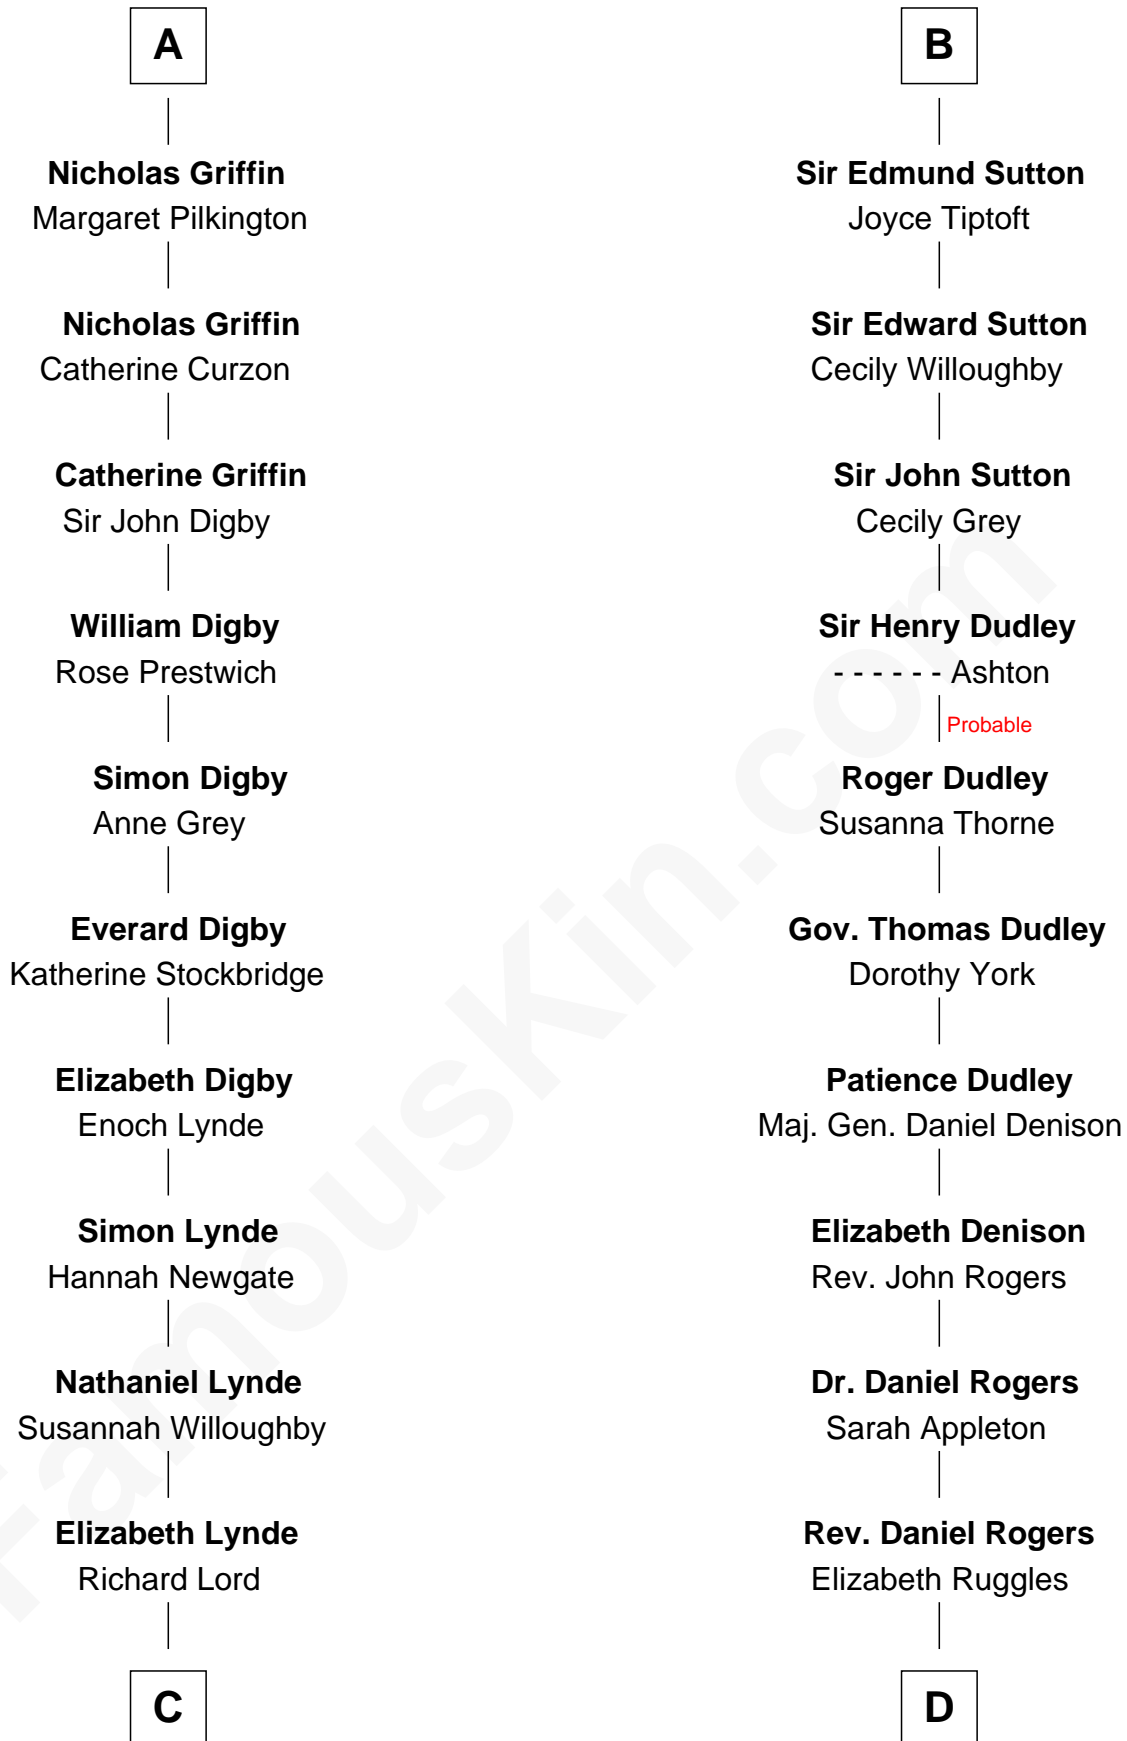

FamousKin.com

Relationship Chart of

J.P. Morgan

American Banker and Art Collector

20th cousin 1 time removed of

Colonel Robert Gould Shaw

U.S. Civil War leader of film "Glory" fame

Hugh de Kevelioc
Bertrade de Montfort

C

Lynde Lord
Lois Sheldon

Lynde Lord
Mary Lyman

Mary Sheldon Lord
John Pierpont

Juliet Pierpont
Junius Spencer Morgan

J.P. Morgan
American Banker and Art Collector

D

Sarah Rogers
Samuel Parkman

Elizabeth Willard Parkman
Robert Gould Shaw

Francis George Shaw
Sarah Blake Sturgis

Colonel Robert Gould Shaw
Main character in film "Glory"