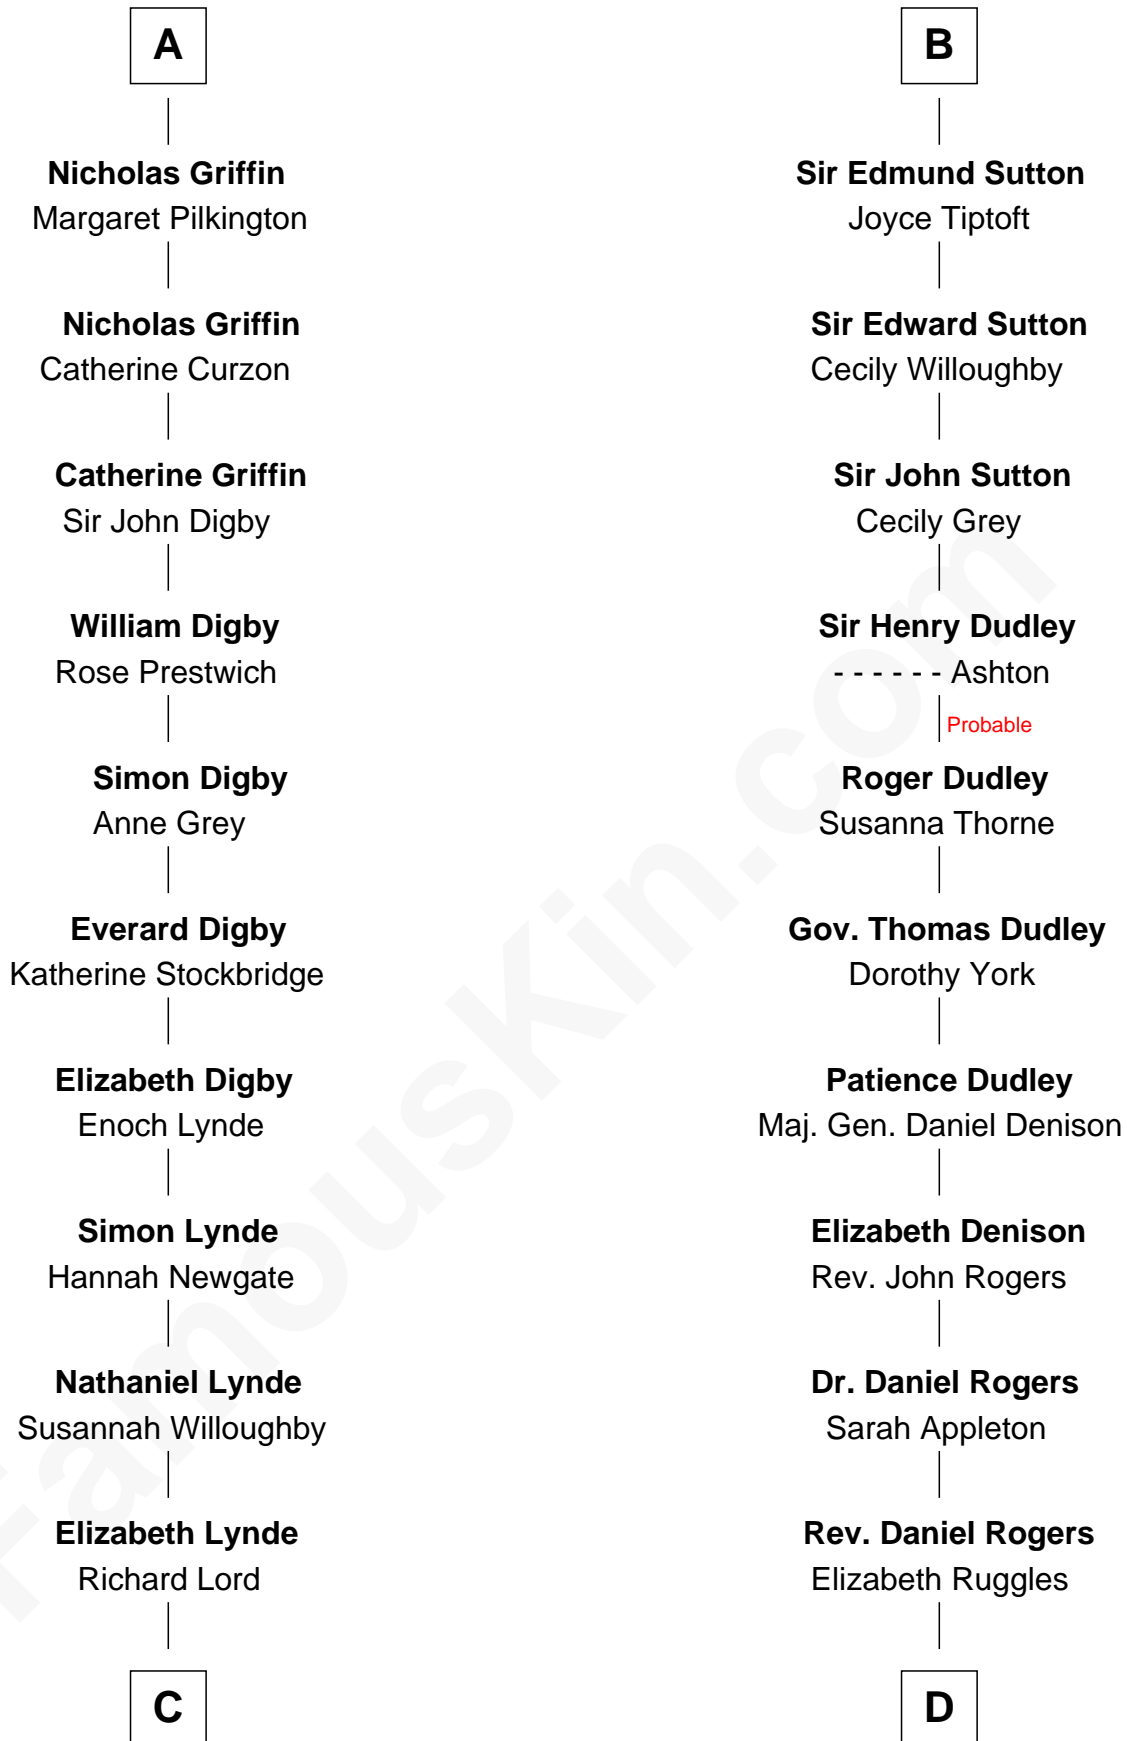

FamousKin.com

Relationship Chart of

J.P. Morgan

American Banker and Art Collector

20th cousin 1 time removed of

Colonel Robert Gould Shaw

U.S. Civil War leader of film "Glory" fame

C

Lynde Lord
Lois Sheldon

Lynde Lord
Mary Lyman

Mary Sheldon Lord
John Pierpont

Juliet Pierpont
Junius Spencer Morgan

J.P. Morgan
American Banker and Art Collector

D

Sarah Rogers
Samuel Parkman

Elizabeth Willard Parkman
Robert Gould Shaw

Francis George Shaw
Sarah Blake Sturgis

Colonel Robert Gould Shaw
Main character in film "Glory"