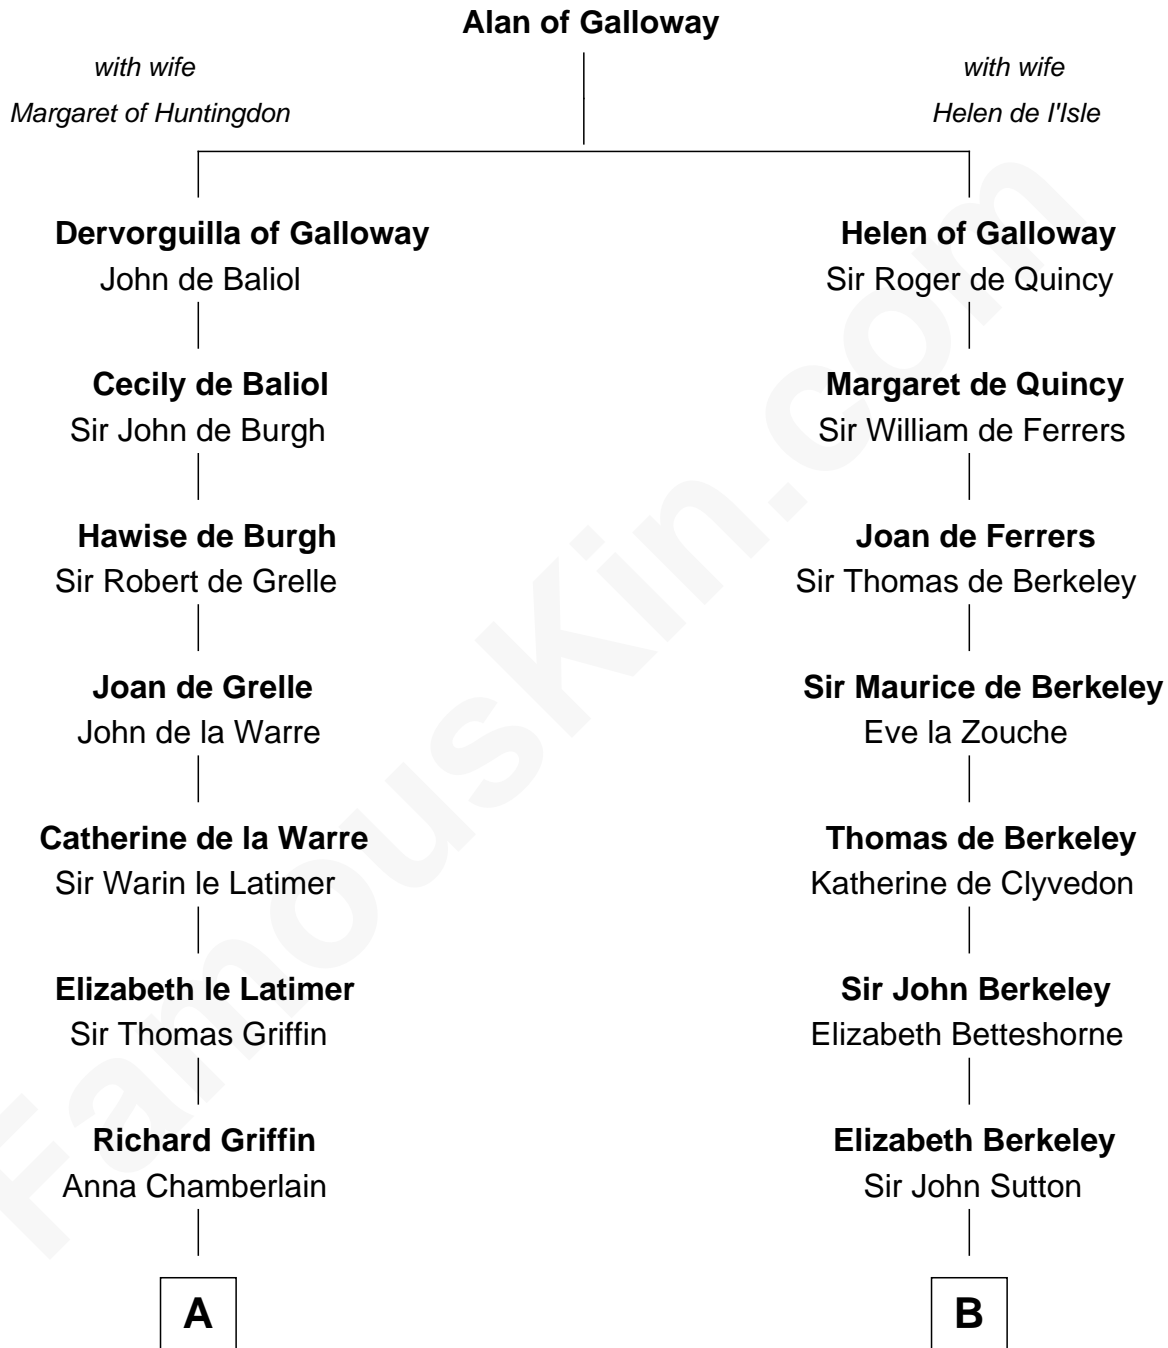

FamousKin.com

Relationship Chart of

J.P. Morgan

American Banker and Art Collector

20th cousin 1 time removed of

Colonel Robert Gould Shaw

U.S. Civil War leader of film "Glory" fame

C

Lynde Lord
Lois Sheldon

Lynde Lord
Mary Lyman

Mary Sheldon Lord
John Pierpont

Juliet Pierpont
Junius Spencer Morgan

J.P. Morgan
American Banker and Art Collector

D

Sarah Rogers
Samuel Parkman

Elizabeth Willard Parkman
Robert Gould Shaw

Francis George Shaw
Sarah Blake Sturgis

Colonel Robert Gould Shaw
Main character in film "Glory"