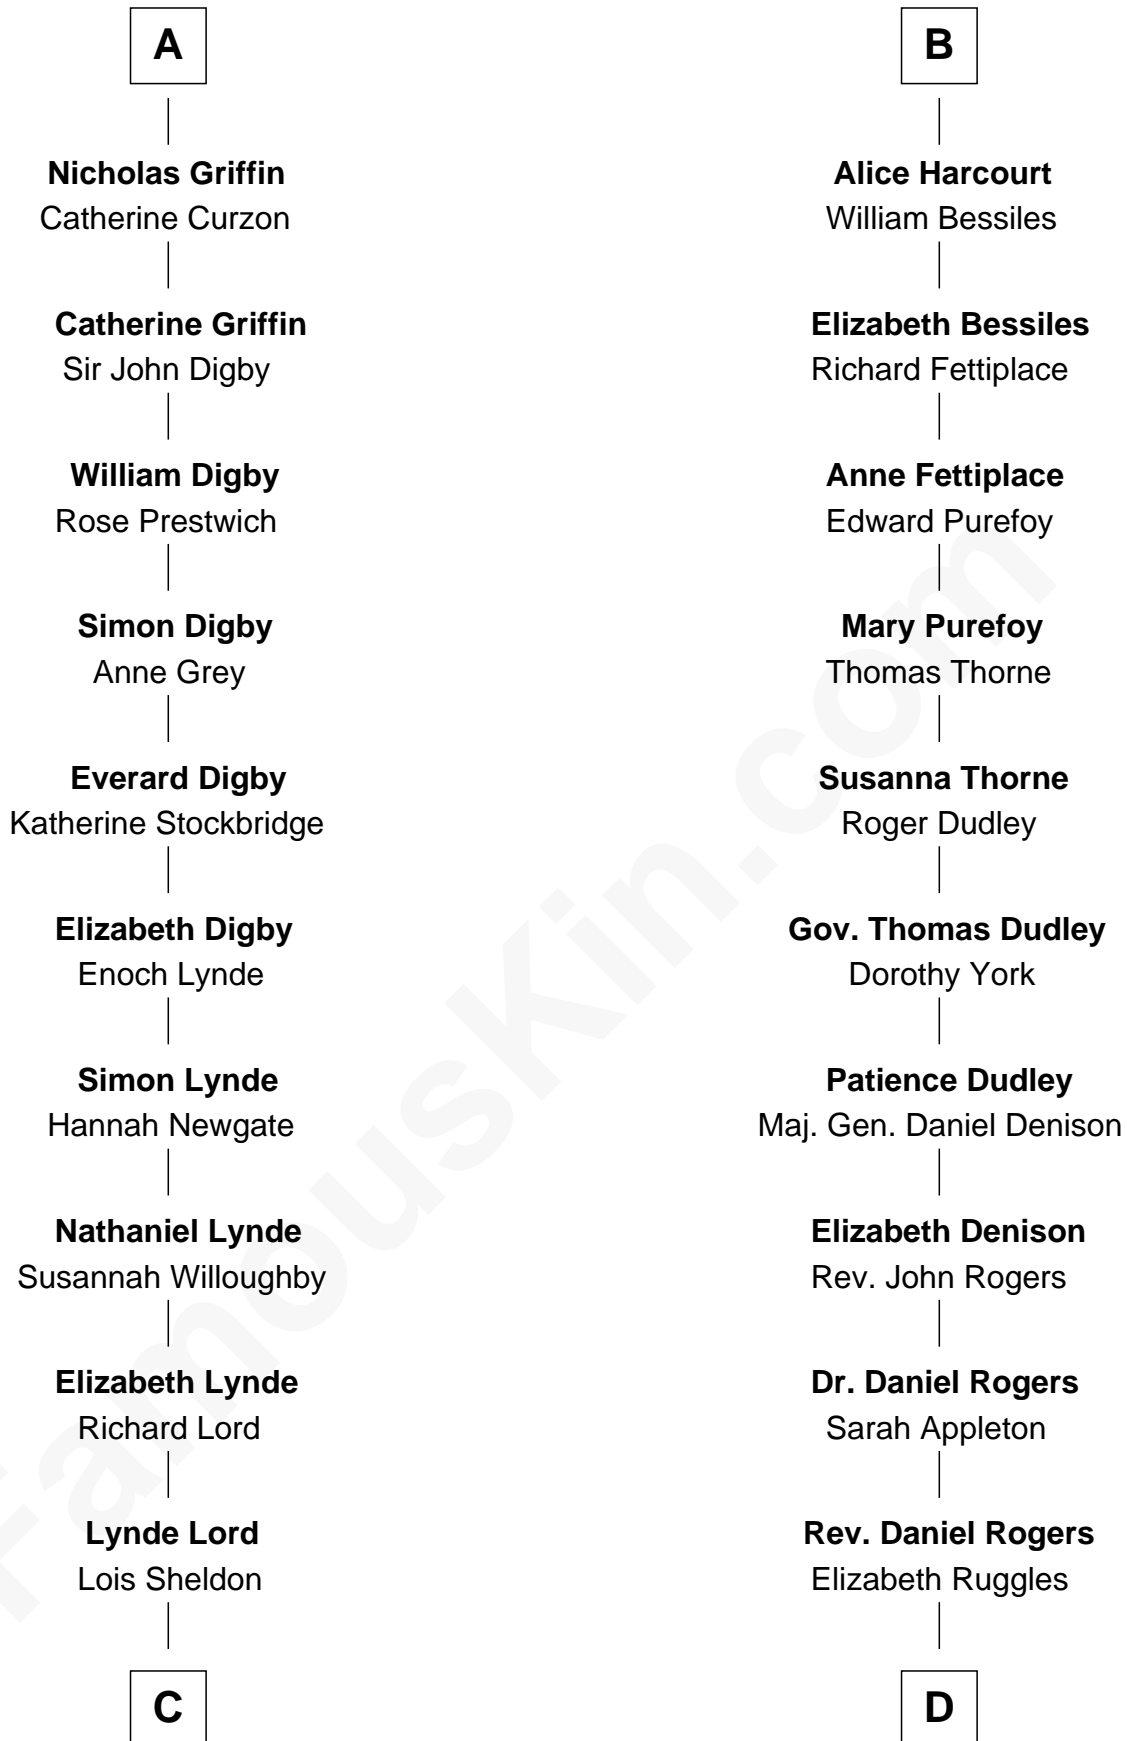

FamousKin.com Relationship Chart of

J.P. Morgan

American Banker and Art Collector

20th cousin of

Colonel Robert Gould Shaw

U.S. Civil War leader of film "Glory" fame

Sir William de Hastings

Margaret le Bigod

Sir William de Harcourt

Sir Richard de Harcourt

Margaret Beke

Sir John de Harcourt

Eleanor la Zouche

Sir William de Harcourt

Joan de Grey

Sir Thomas Harcourt

Maud Grey

Sir Thomas Harcourt

Jane Fraunceys

Sir Richard Harcourt

Edith St. Clair

B

C

Lynde Lord
Mary Lyman

Mary Sheldon Lord
John Pierpont

Juliet Pierpont
Junius Spencer Morgan

J.P. Morgan
American Banker and Art Collector

D

Sarah Rogers
Samuel Parkman

Elizabeth Willard Parkman
Robert Gould Shaw

Francis George Shaw
Sarah Blake Sturgis