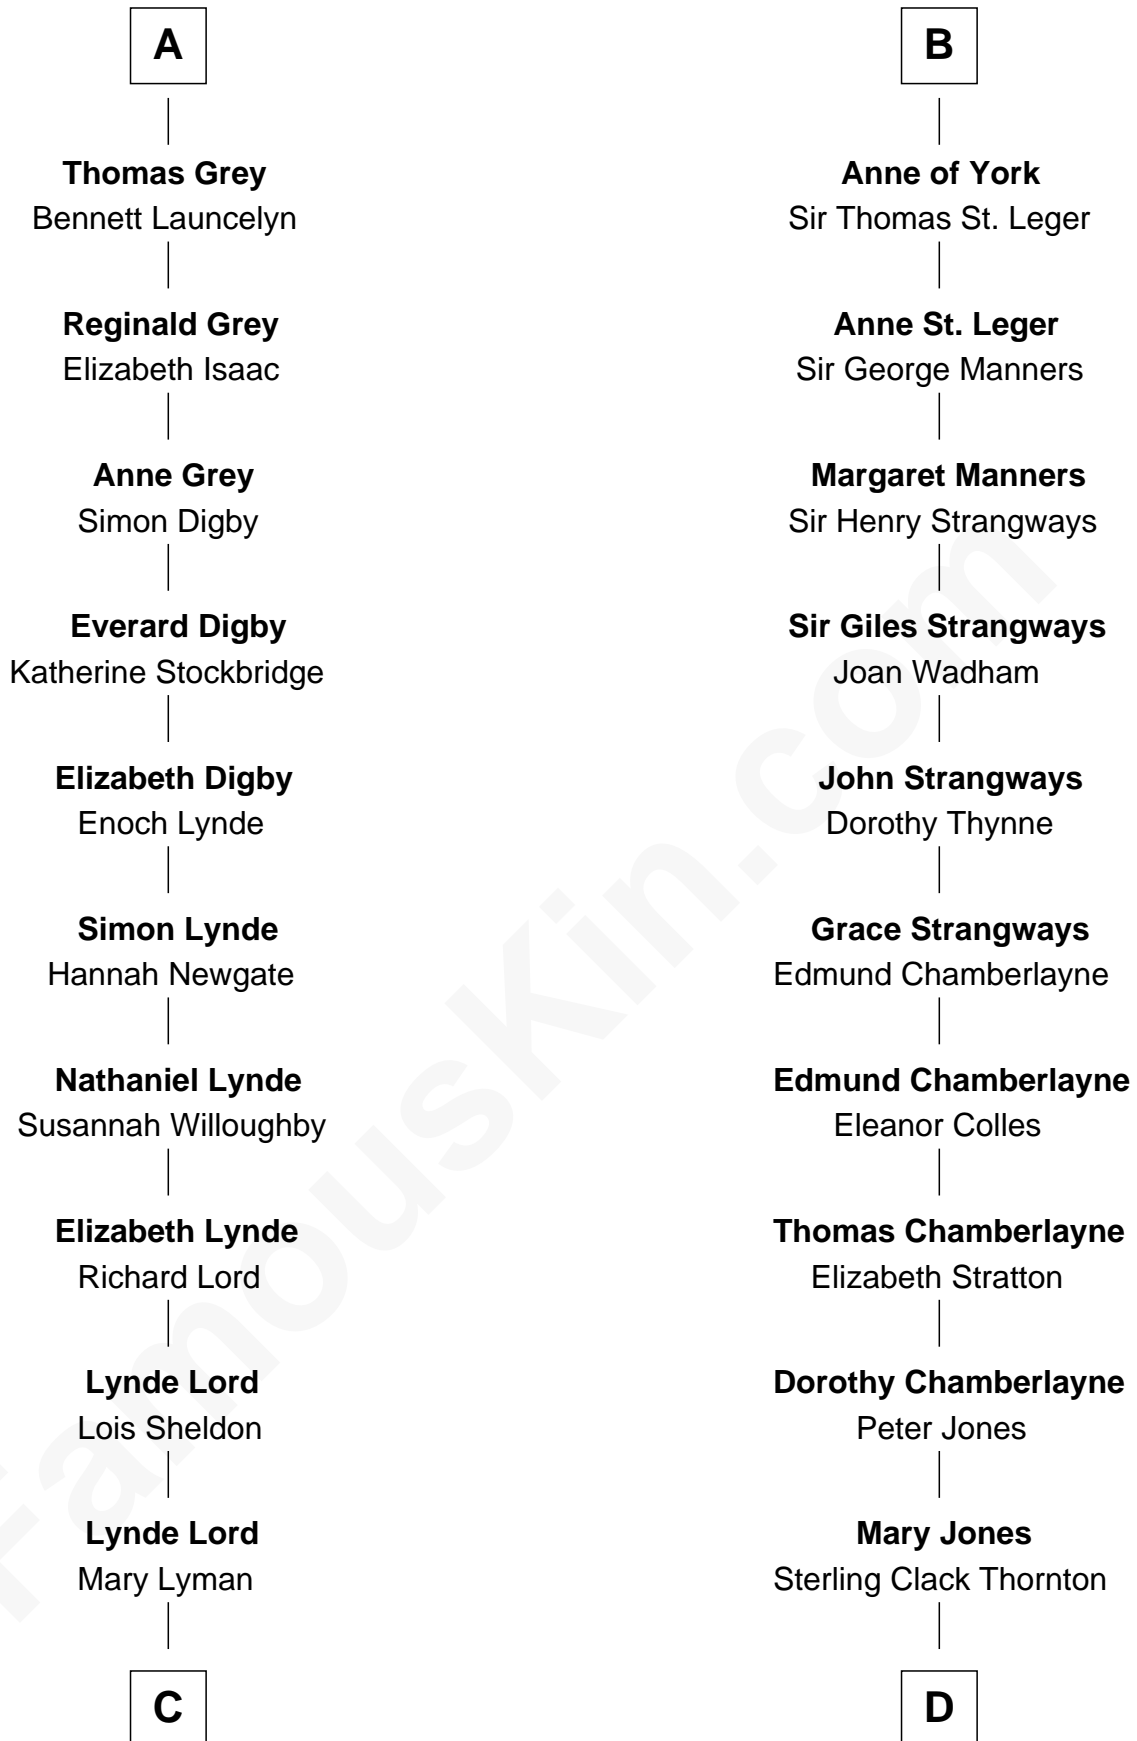

FamousKin.com Relationship Chart of

J.P. Morgan

American Banker and Art Collector

19th cousin 2 times removed of

Steve McQueen

Movie Actor

C

Mary Sheldon Lord

John Pierpont

Juliet Pierpont

Junius Spencer Morgan

J.P. Morgan

American Banker and Art Collector

D

Harriet Susan Thornton

Alexander Bridgland