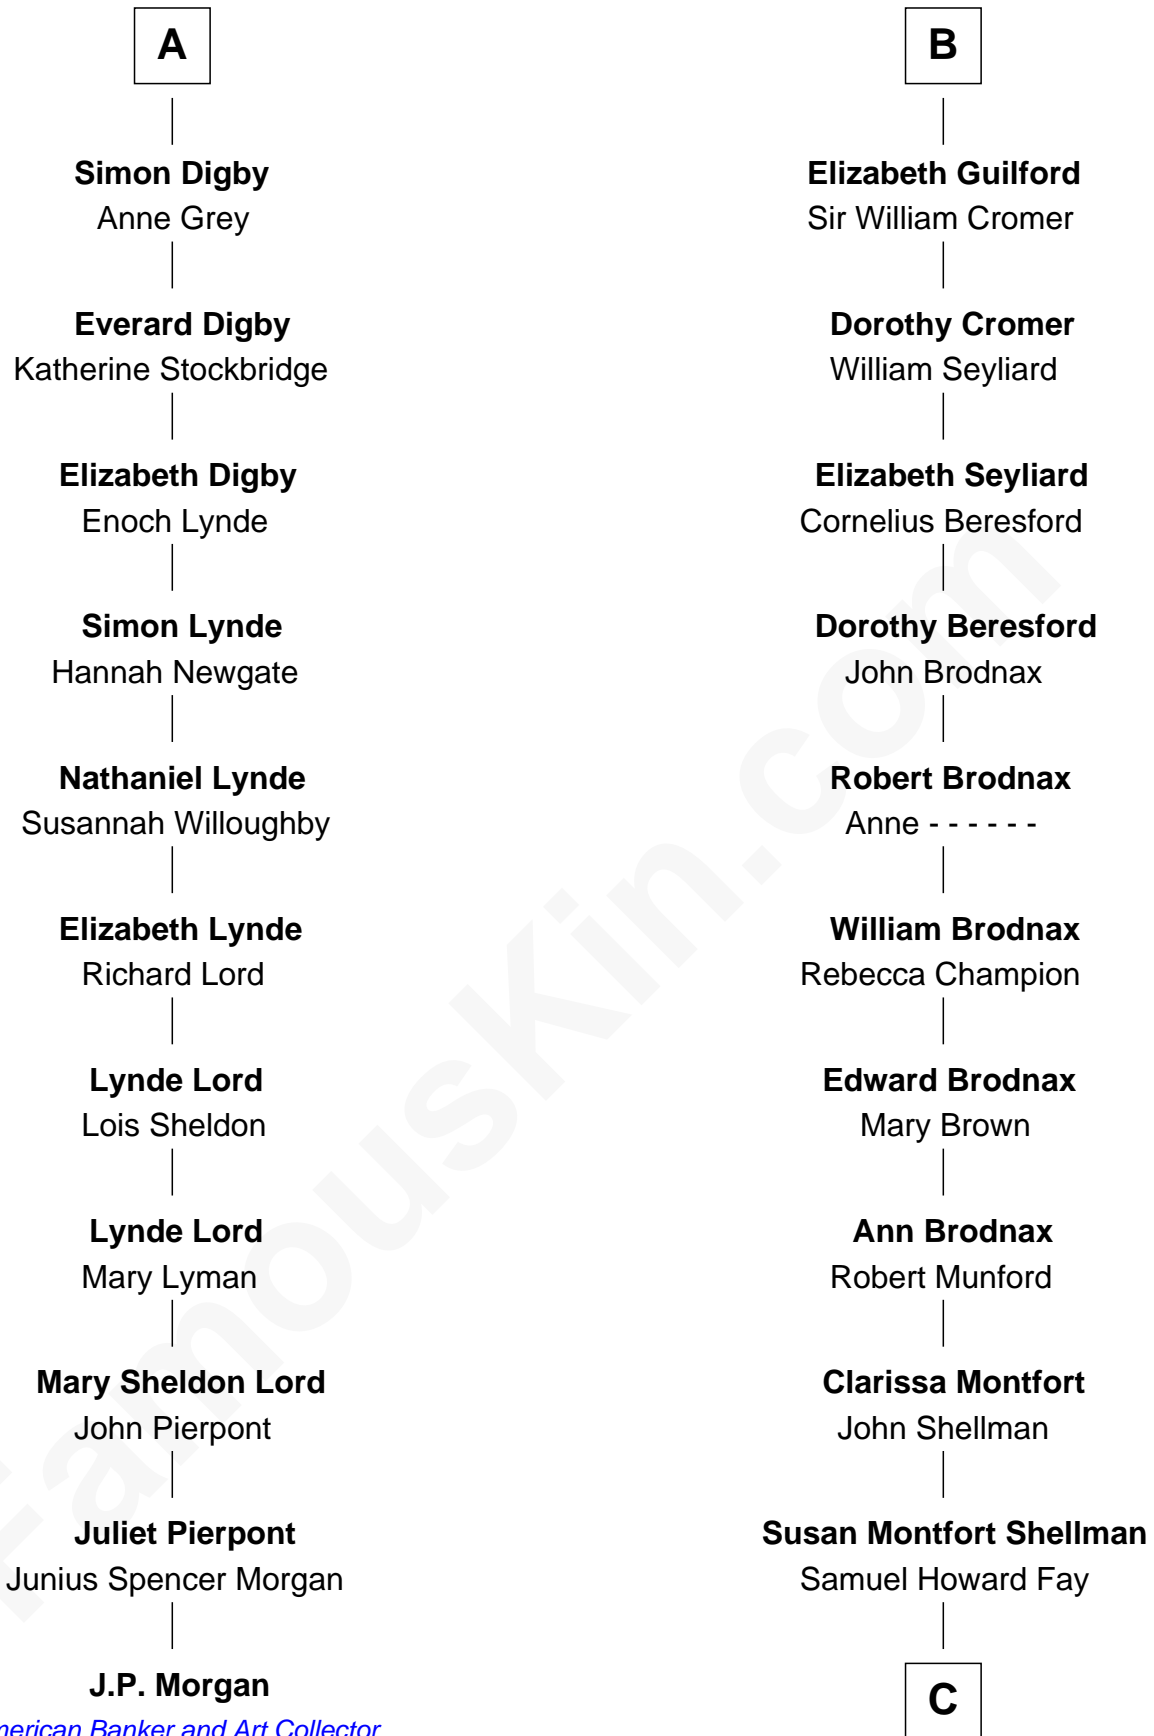

# FamousKin.com Relationship Chart of

**J.P. Morgan**

*American Banker and Art Collector*

17th cousin 3 times removed of

**George H. W. Bush**

*41st U.S. President*

**John de la Warre**

Joan de Grelle

Margaret de Holland

**Roger de la Warre**

Eleanor Mowbray

**Joan de la Warre**

Sir Thomas West

**Sir Reynold West**

Margaret Thorley

**Sir Richard West**

Katherine Hungerford

**Sir Thomas West**

Eleanor Copley

**Barbara West**

Sir John Guilford

**B**

**C**

**Harriet Eleanor Fay**  
Rev. James Smith Bush

**Samuel Prescott Bush**  
Flora Sheldon

**Prescott Sheldon Bush**  
Dorothy Wear Walker

**George H. W. Bush**  
*41st U.S. President*

FamousKin.com