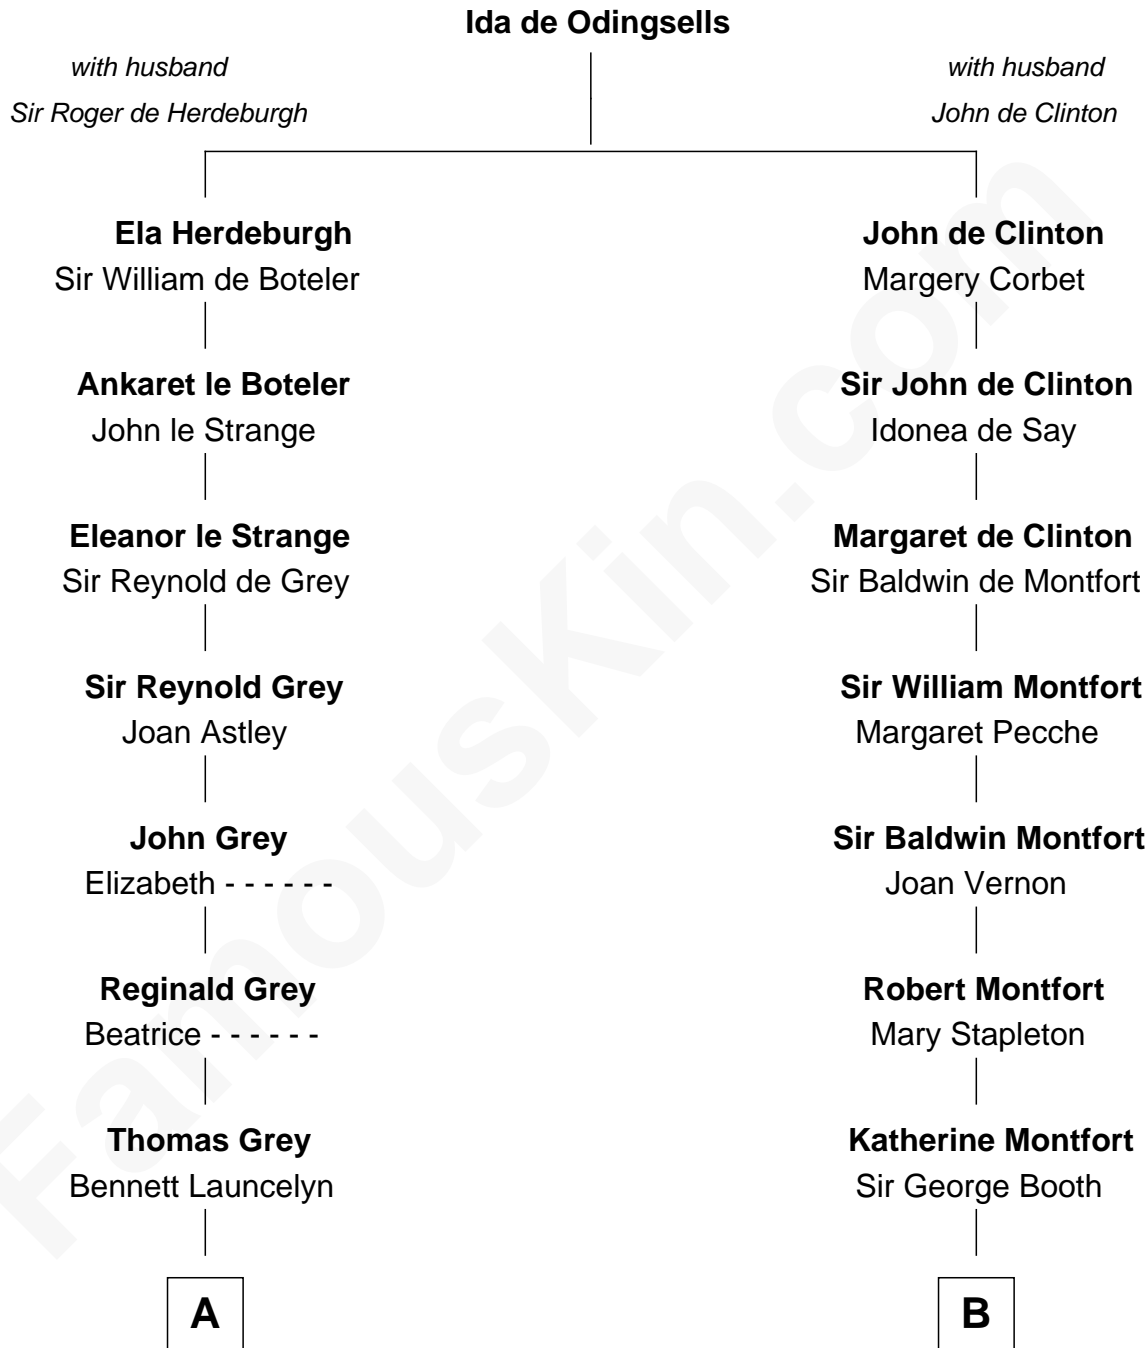

FamousKin.com Relationship Chart of J.P. Morgan

American Banker and Art Collector

18th cousin 3 times removed of

Barbara (Pierce) Bush

First Lady of President George H.W. Bush

C

Juliet Pierpont
Junius Spencer Morgan

J.P. Morgan
American Banker and Art Collector

D

Samuel Ross Marvin
Julia Ann Place

Jerome Place Marvin
Martha Ann Stokes

Mabel Marvin
Scott Pierce

Marvin Pierce
Pauline Robinson

Barbara (Pierce) Bush
First Lady of George H.W. Bush