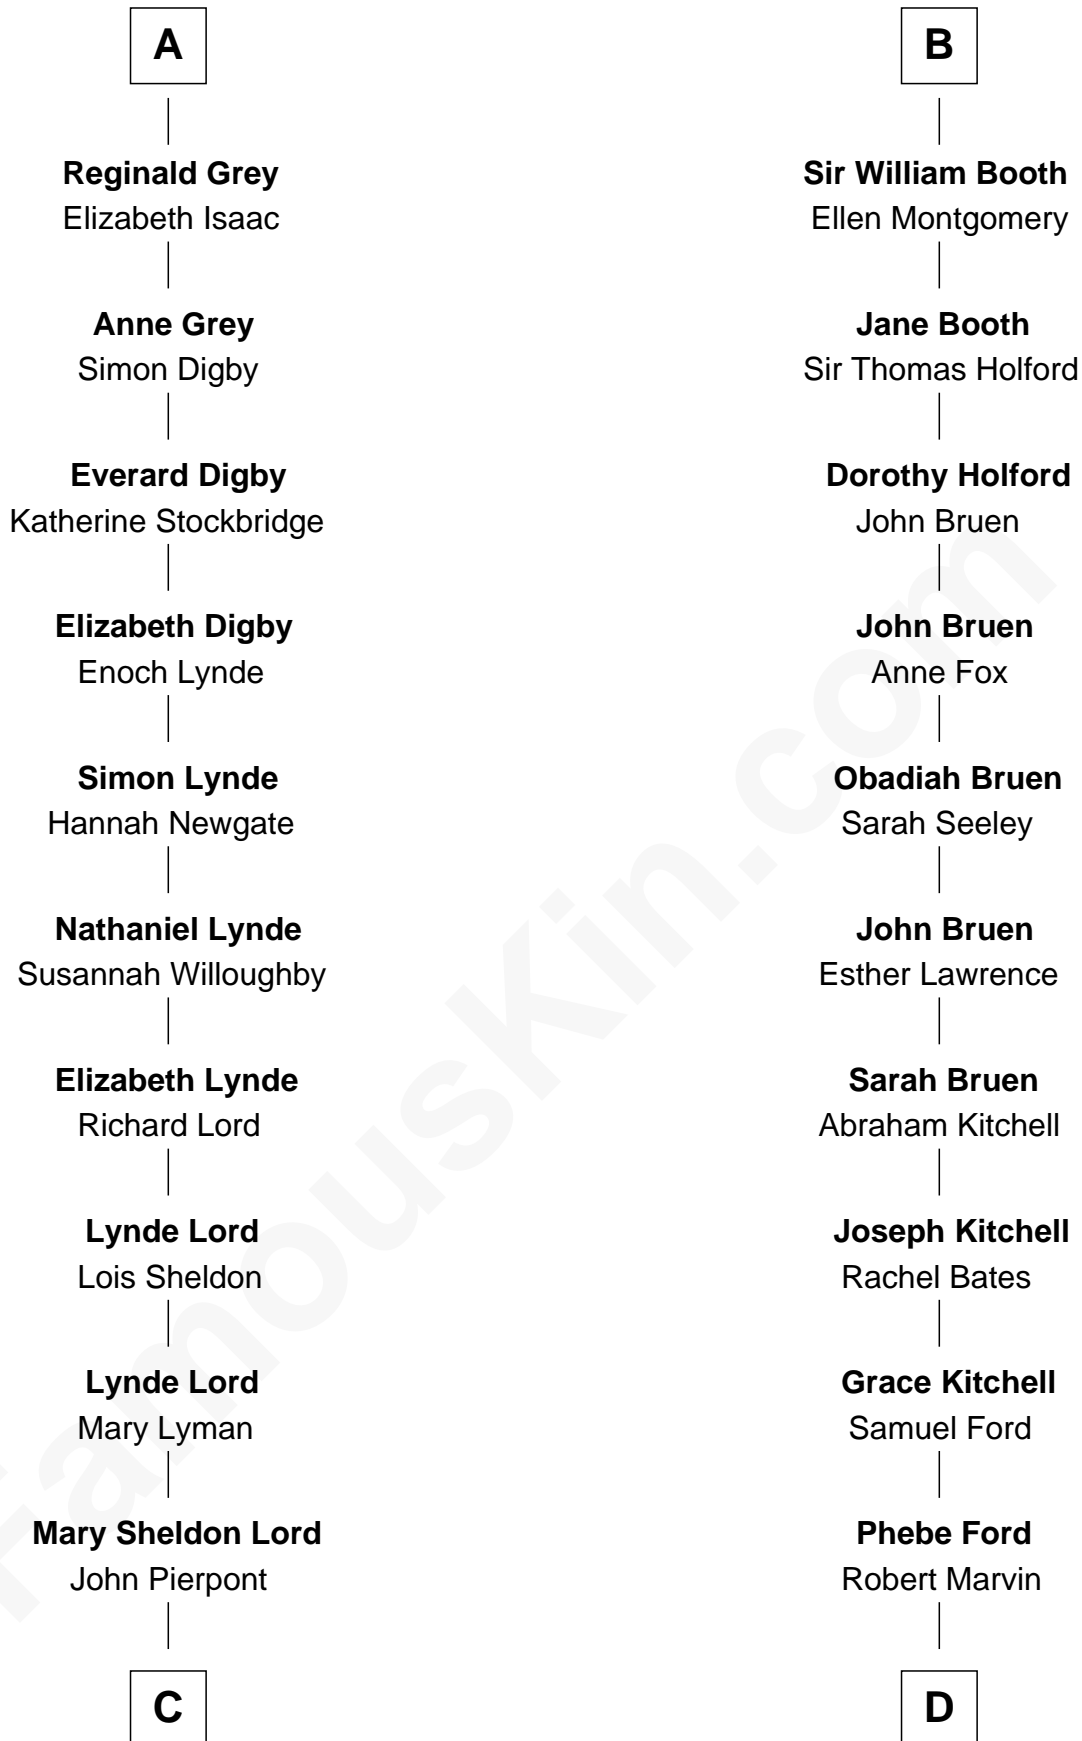

FamousKin.com Relationship Chart of J.P. Morgan

American Banker and Art Collector

18th cousin 3 times removed of

Barbara (Pierce) Bush

First Lady of President George H.W. Bush

C

Juliet Pierpont
Junius Spencer Morgan

J.P. Morgan
American Banker and Art Collector

D

Samuel Ross Marvin
Julia Ann Place

Jerome Place Marvin
Martha Ann Stokes

Mabel Marvin
Scott Pierce

Marvin Pierce
Pauline Robinson

Barbara (Pierce) Bush
First Lady of George H.W. Bush