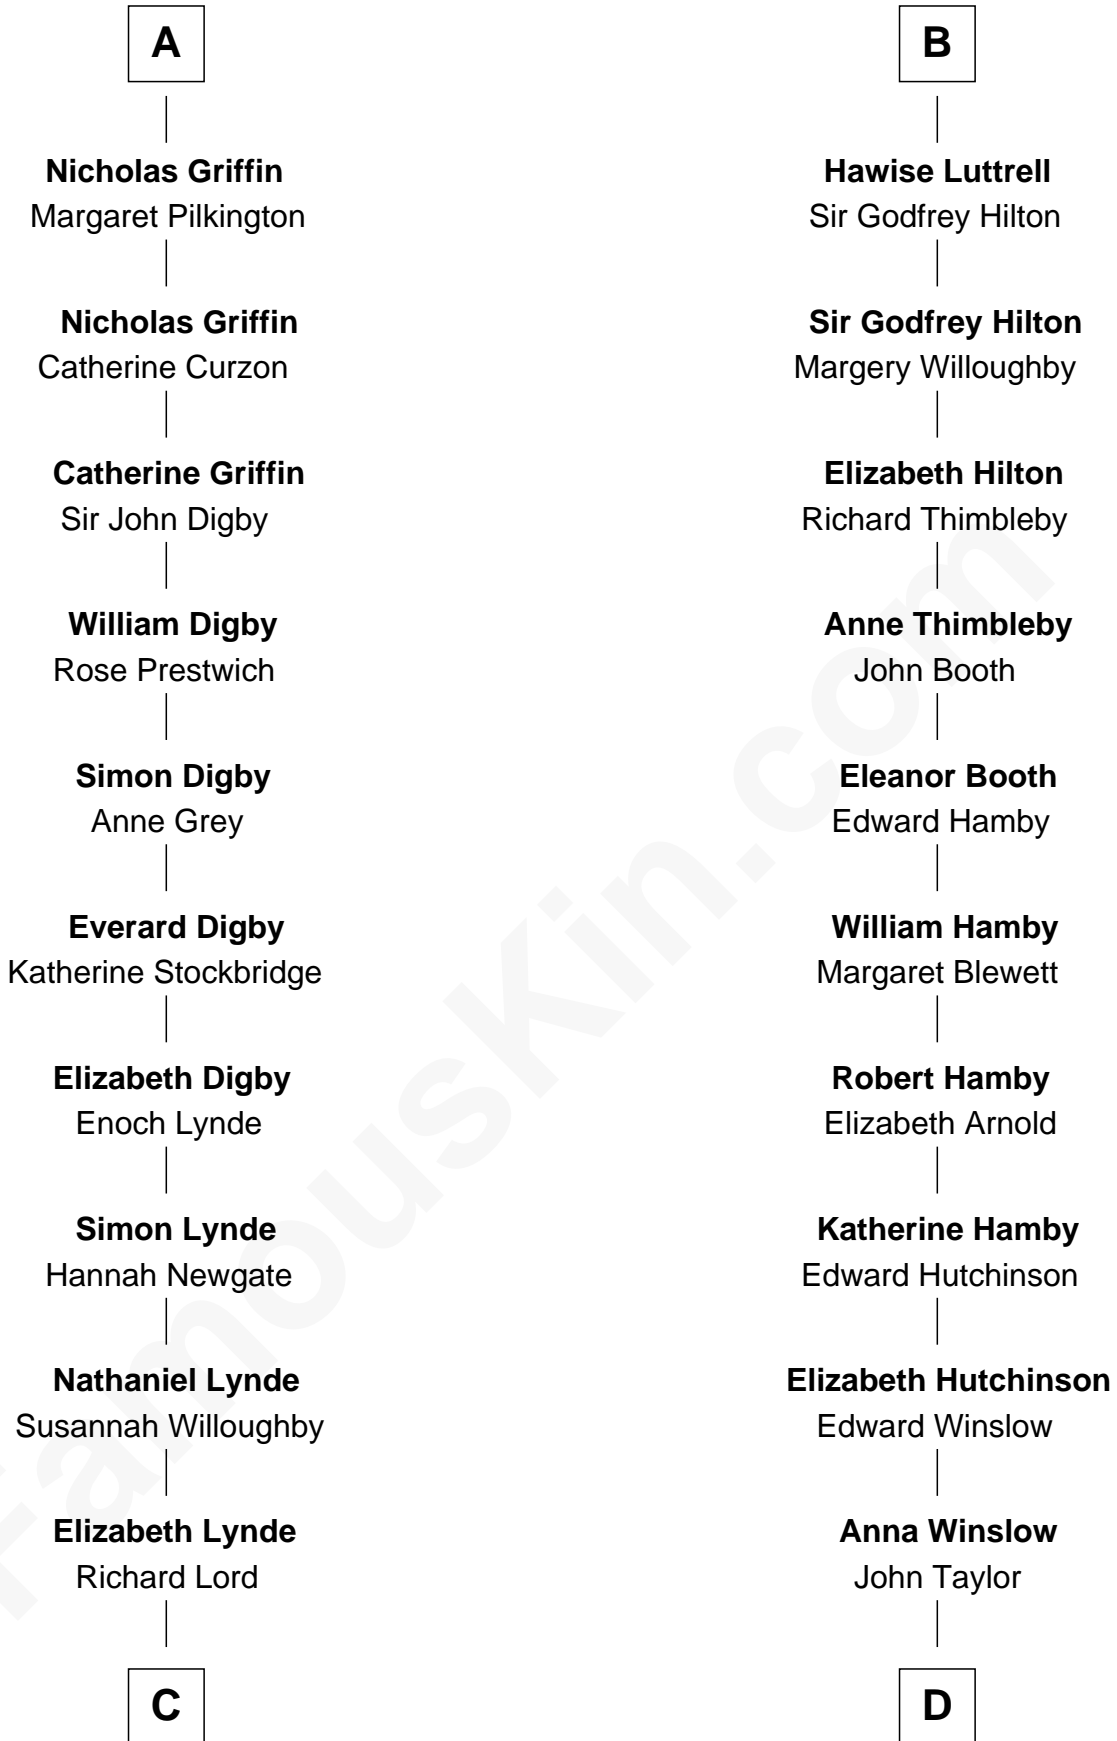

FamousKin.com Relationship Chart of

J.P. Morgan

American Banker and Art Collector

21st cousin of

Lucretia (Rudolph) Garfield

First Lady of President James Garfield

Roger le Bigod

Ida de Tony

Margaret le Bigod
Sir William de Hastings

Sir Henry de Hastings
Ada of Huntingdon

Sir Henry de Hastings
Joan de Cantilupe

Lora de Hastings
Thomas Latimer

Sir Warin le Latimer
Catherine de la Warre

Elizabeth le Latimer
Sir Thomas Griffin

Eleanor de Burradon
Sir Henry Tailboys

Joan Tailboys
Sir Andrew Luttrell

B

C

Lynde Lord
Lois Sheldon

Lynde Lord
Mary Lyman

Mary Sheldon Lord
John Pierpont

Juliet Pierpont
Junius Spencer Morgan