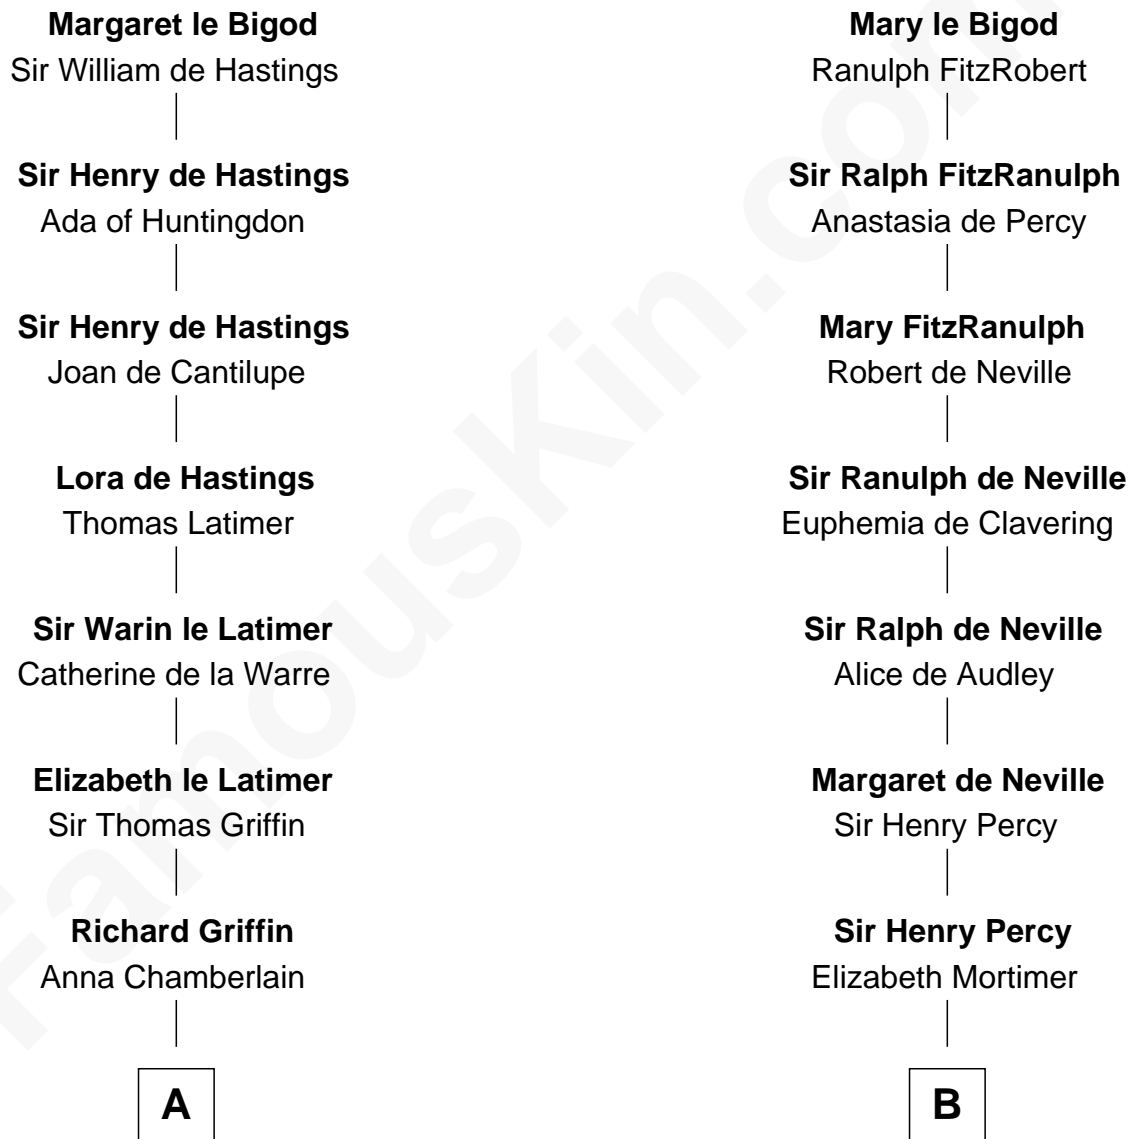

# FamousKin.com Relationship Chart of

**J.P. Morgan**

*American Banker and Art Collector*

19th cousin 2 times removed of

**George Mason**

*Father of the U.S. Bill of Rights*

**Roger le Bigod**

Ida de Tony

**C**

**Lynde Lord**  
Lois Sheldon

**Lynde Lord**  
Mary Lyman

**Mary Sheldon Lord**  
John Pierpont

**Juliet Pierpont**  
Junius Spencer Morgan

**J.P. Morgan**  
*American Banker and Art Collector*

**D**

**Stephens Thompson**  
Dorothea Tanton

**Ann Thompson**  
George Mason

**George Mason**  
*Father of Bill of Rights*

FamousKin.com