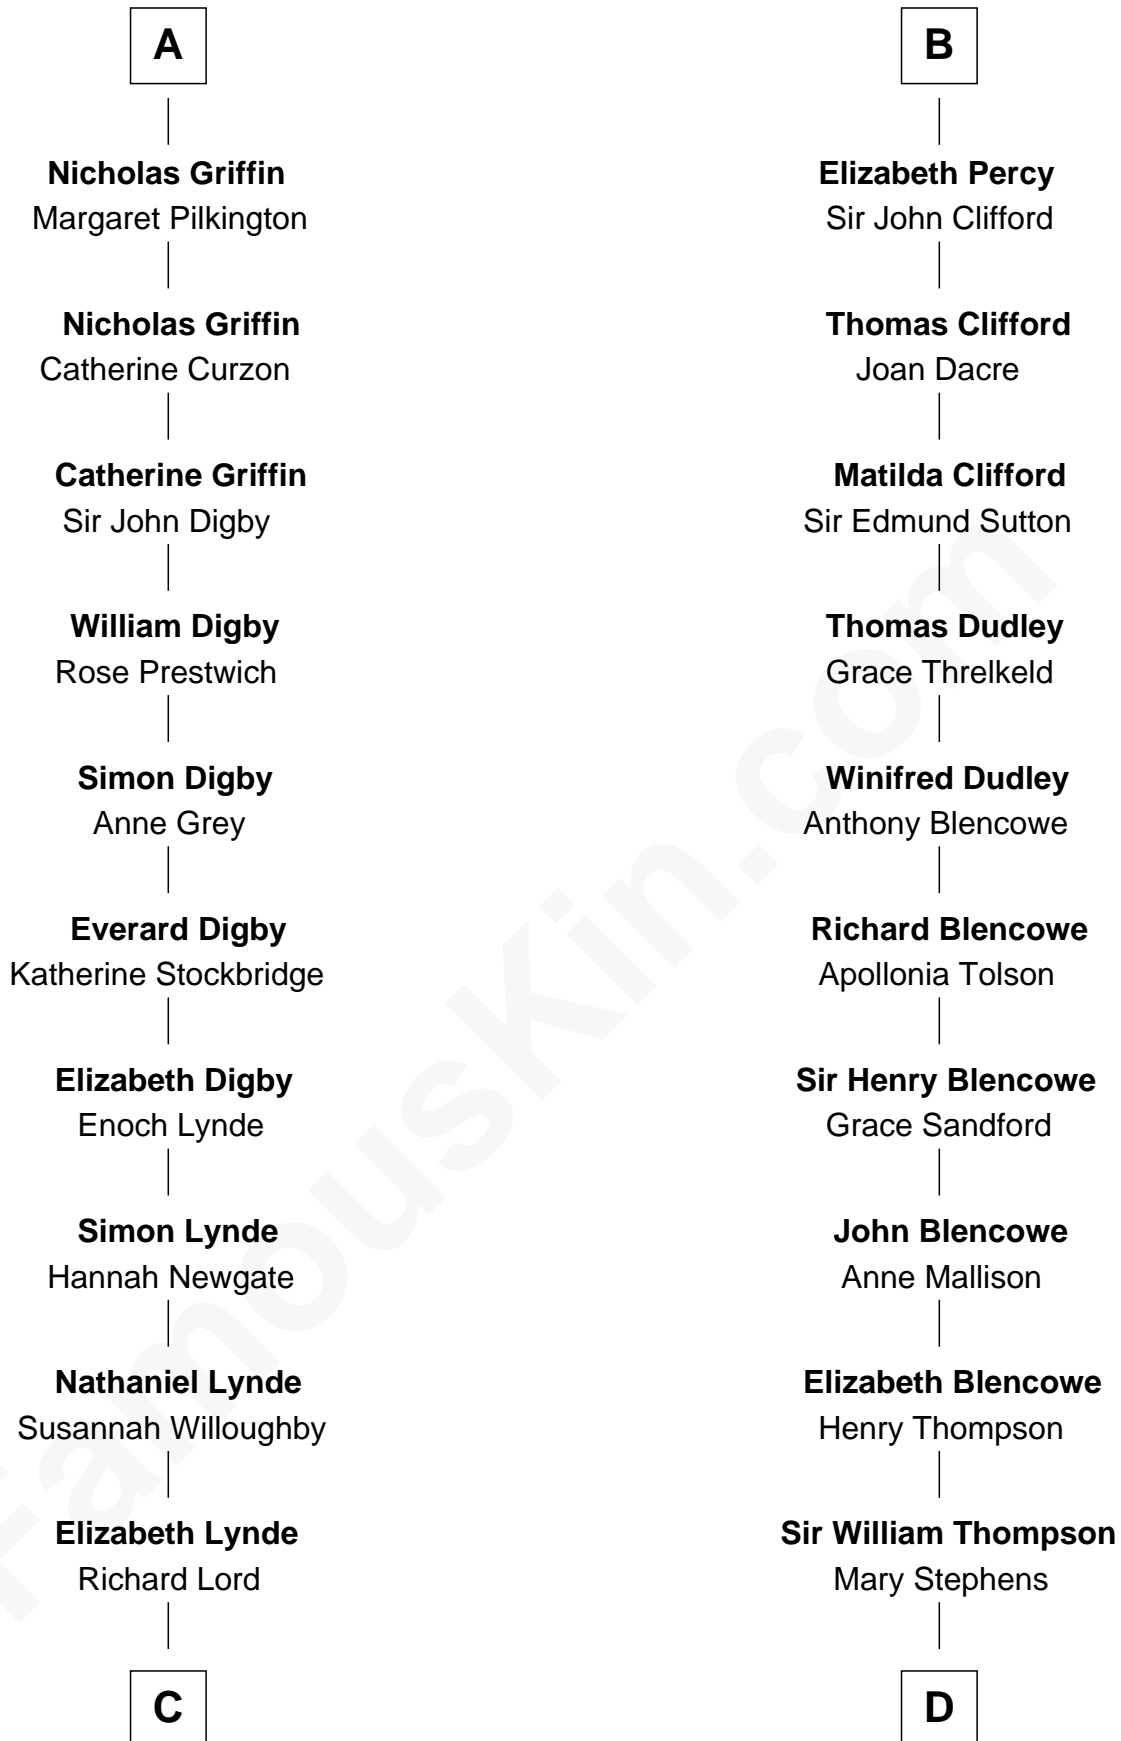

# FamousKin.com Relationship Chart of

**J.P. Morgan**

*American Banker and Art Collector*

19th cousin 2 times removed of

**George Mason**

*Father of the U.S. Bill of Rights*

**Roger le Bigod**

Ida de Tony

**C**

**Lynde Lord**  
Lois Sheldon

**Lynde Lord**  
Mary Lyman

**Mary Sheldon Lord**  
John Pierpont

**Juliet Pierpont**  
Junius Spencer Morgan

**J.P. Morgan**  
*American Banker and Art Collector*

**D**

**Stephens Thompson**  
Dorothea Tanton

**Ann Thompson**  
George Mason

**George Mason**  
*Father of Bill of Rights*

FamousKin.com