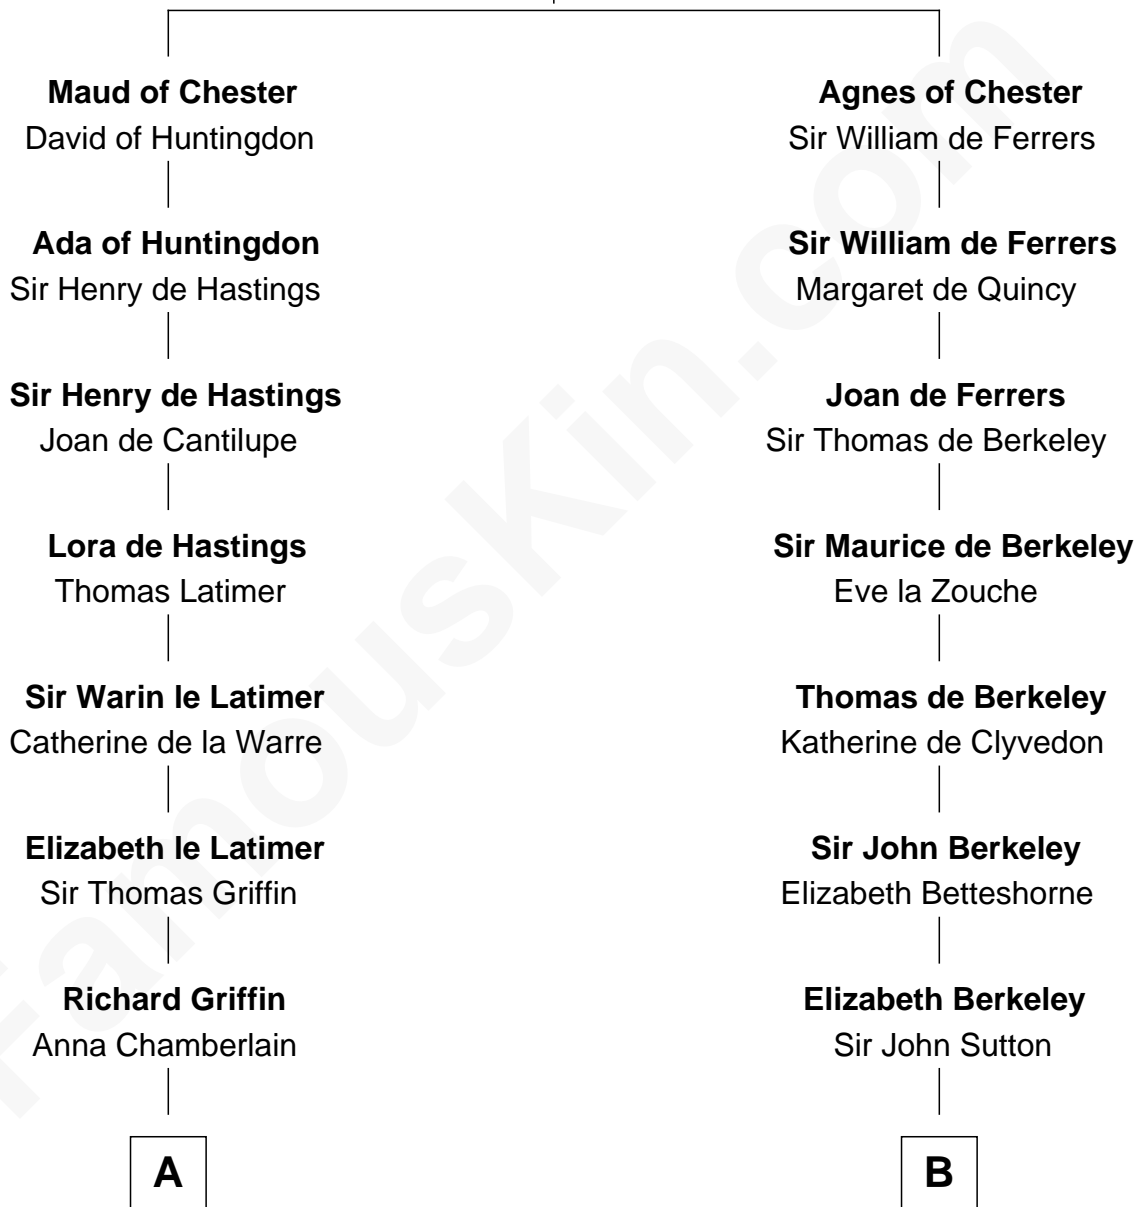

# FamousKin.com Relationship Chart of

**J.P. Morgan**

*American Banker and Art Collector*

17th cousin 4 times removed of

**George Mason**

*Father of the U.S. Bill of Rights*

**Hugh de Kevelioc**  
Bertrade de Montfort

**C**

**Lynde Lord**  
Lois Sheldon

**Lynde Lord**  
Mary Lyman

**Mary Sheldon Lord**  
John Pierpont

**Juliet Pierpont**  
Junius Spencer Morgan

**J.P. Morgan**  
*American Banker and Art Collector*

FamousKin.com