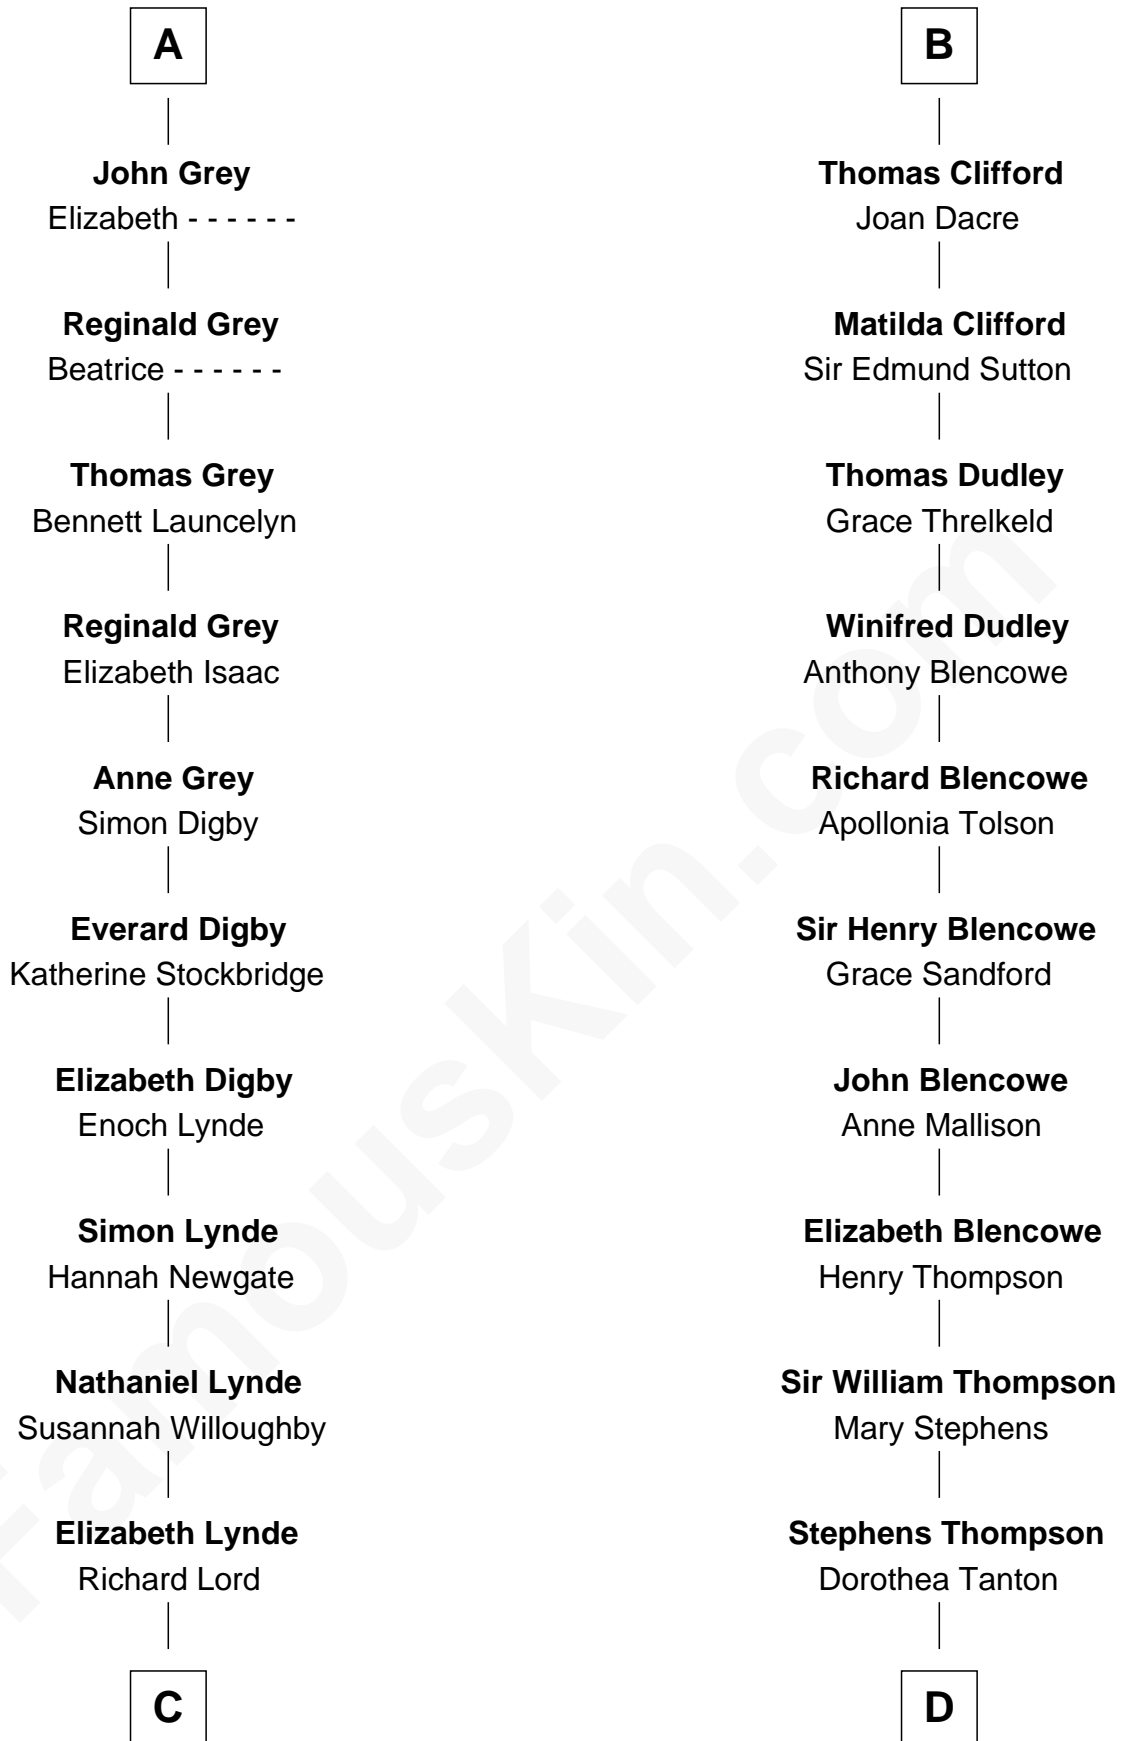

# FamousKin.com Relationship Chart of

**J.P. Morgan**

*American Banker and Art Collector*

18th cousin 3 times removed of

**George Mason**

*Father of the U.S. Bill of Rights*

**Sir William Longespee**

Ela of Salisbury

**C**

**Lynde Lord**  
Lois Sheldon

**Lynde Lord**  
Mary Lyman

**Mary Sheldon Lord**  
John Pierpont

**Juliet Pierpont**  
Junius Spencer Morgan

**J.P. Morgan**  
*American Banker and Art Collector*

**D**

**Ann Thompson**  
George Mason

**George Mason**  
*Father of Bill of Rights*

FamousKin.com